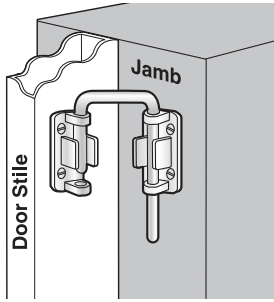

Standard Pack: 6/box

U-9858 (Chrome finish)

Door Pin with Retaining Ring

Contents: 1 pin with chain; retaining cap; holder & installation screws.

Description: **Plated case-hardened steel pin** locks in retaining ring when engaged, stores in holder when unlocked; securely locks door in closed or ventilating position; prevents sliding and lifting of door.

Standard Pack: 6/box

U-9842 (Clear finish)

Glass Surface Lock

Contents: 2 locks.

Description: **Clear lucite**; two-piece hinged assembly with spring loaded plunger lock; **clear adhesive backing**; securely locks door in closed or ventilating position; no tools needed to install; inconspicuous when installed.

Standard Pack: 6/box

U-9846

U-9847

U-9846 (Nickel finish - 1-1/8")

U-9847 (Nickel finish - 2-1/8")

Loop Lock

Contents: Loop lock rod with bracket attached; keeper bracket and installation screws.

Description: Chrome plated hardened steel locking rod with diecast bracket and keeper; secures door to jamb; two sizes allow flexibility of installation.