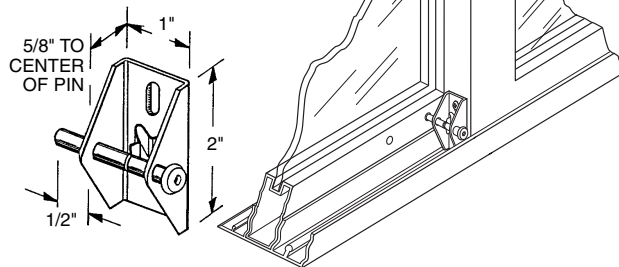

Standard Pack: 6/box

U-9848 (Zinc finish)

U-9849 (Black finish)

U-9850 (White finish)

Twist-in Lock

Contents: 1 lock & 2 installation screws.

Description: Zinc plated and painted Zamac cast housing with twist-in action; aluminum bolt securely locks door in closed or ventilating position; prevents sliding and lifting of door.

Standard Pack: 6/box

U-9861 (Aluminum finish)

U-9862 (White finish)

Push-in Keyed Lock

Contents: 1 lock with 2 strikes, 2 ferrules; 2 keys & installation screws.

Description: Painted diecast case with hardened steel bolt for push button locking; unlocks only with key; prevents prying or lifting of door; heavy-duty construction.

Standard Pack: 6/box

U-9866
U-9867

U-9866 (Aluminum finish)
U-9867 (White finish)

Slide Bolt Lock

Contents: 1 lock & 2 installation screws.

Description: Diecast painted housing with case-hardened steel bolt securely locks door in closed or ventilating position; prevents sliding or lifting of door.

Standard Pack: 6/box

U-9853
U-9854
U-9855

U-9853 (Aluminum finish)
U-9854 (Black finish)
U-9855 (White finish)

Push/Pull Lock

Contents: 1 lock & 2 installation screws.

Description: Painted heavy gauge steel housing with hardened steel pin; securely locks door in closed or ventilating position; two position push/pull action prevents accidental lockout; also prevents sliding or lifting of door.