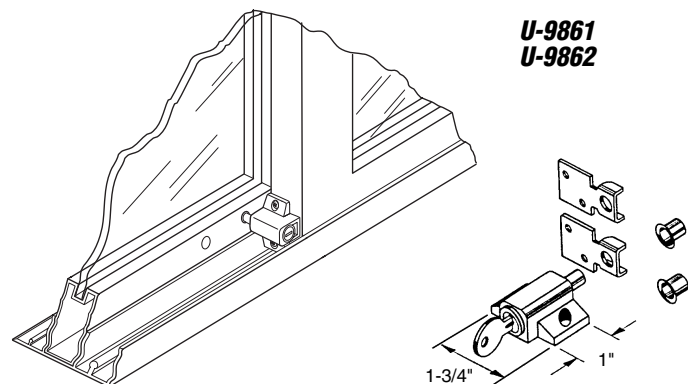

Standard Pack: 6/box

U-9848 (Zinc finish)

U-9849 (Black finish)

U-9850 (White finish)

Twist-in Lock

Contents: 1 lock & 2 installation screws.

Description: Zinc plated and painted Zamac cast housing with twist-in action; aluminum bolt securely locks door in closed or ventilating position; prevents sliding and lifting of door.

Standard Pack: 6/box

U-9861 (Aluminum finish)

U-9862 (White finish)

Push-in Keyed Lock

Contents: 1 lock with 2 strikes, 2 ferrules; 2 keys & installation screws.

Description: Painted diecast case with hardened steel bolt for push button locking; unlocks only with key; prevents prying or lifting of door; heavy-duty construction.

Standard Pack: 6/box

U-9866
U-9867

U-9866 (Aluminum finish)
U-9867 (White finish)

Slide Bolt Lock

Contents: 1 lock & 2 installation screws.

Description: Diecast painted housing with case-hardened steel bolt securely locks door in closed or ventilating position; prevents sliding or lifting of door.