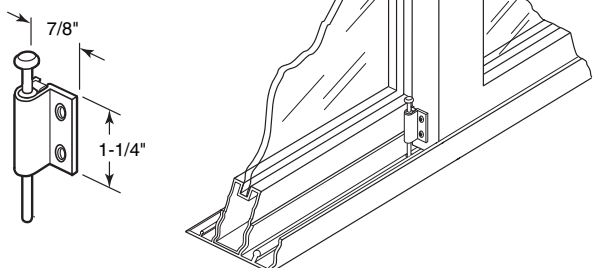

Standard Pack: 6/box

U-9853
U-9854
U-9855

U-9853 (Aluminum finish)
U-9854 (Black finish)
U-9855 (White finish)

Push/Pull Lock

Contents: 1 lock & 2 installation screws.

Description: Painted heavy gauge steel housing with hardened steel pin; securely locks door in closed or ventilating position; two position push/pull action prevents accidental lockout; also prevents sliding or lifting of door.

Standard Pack: 6/box

U-9870
U-9871

U-9870 (Aluminum finish)
U-9871 (Black finish)

Push-in Keyed Lock

Contents: 1 lock & 2 installation screws.

Description: Painted diecast housing with steel bolt for push button locking; unlocks only with key; prevents prying or lifting of door.

Standard Pack: 6/box

U-9874

U-9874 (White finish)

Push/Pull Lock

Contents: 1 lock & 2 installation screws per card.

Description: Painted diecast housing with steel bolt; securely locks door in closed or ventilating position.