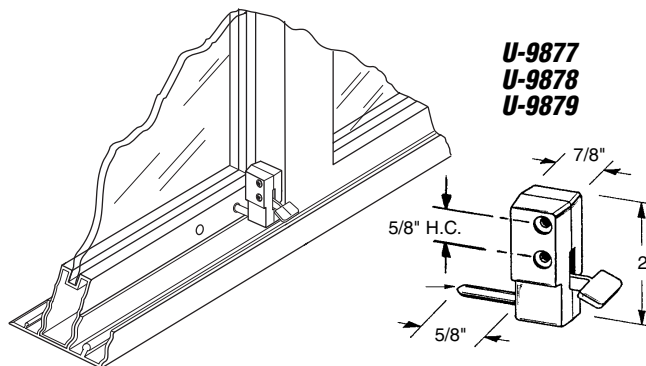

Patio Door Security

U-9877 (Aluminum finish)

U-9878 (Black finish)

U-9879 (White finish)

Step-on Lock

Contents: 1 lock & installation screws.

Description: Painted **diecast housing** with **hardened steel bolt**; securely locks door in closed or ventilating position; convenient foot operation; easy to install.

Standard Pack: 6/box