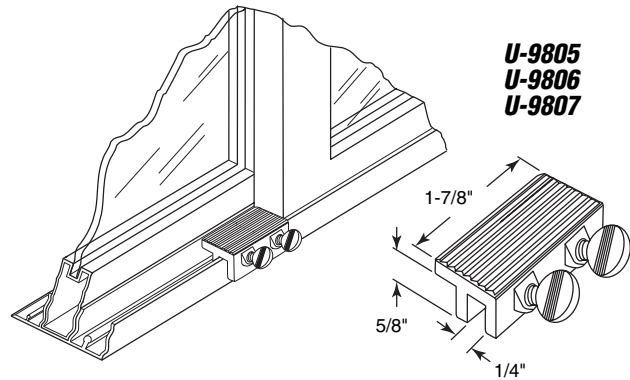

Patio Door Security

U-9805 (Aluminum finish)

U-9806 (Black finish)

U-9807 (White finish)

Double Thumbscrew Lock

Contents: 1 lock.

Description: heavy-duty cast aluminum with double thumbscrew; additional gripping power securely locks window in closed or ventilating position; easy to install.

Standard Pack: 6/box

U-9815 (Aluminum finish)

U-9816 (Black finish)

U-9817 (White finish)

Tamper-resistant Lock

Contents: 1 lock & 1 wrench.

Description: Heavy-duty cast aluminum with tamper-resistant double hex security screw and wrench; additional gripping power securely locks window in closed or ventilating position; prevents accidental opening by children; easy to install.

Standard Pack: 6/box

U-9848 (Zinc finish)

U-9849 (Black finish)

U-9850 (White finish)

Twist-in Lock

Contents: 1 lock & 2 installation screws.

Description: Zinc plated and painted Zamac cast housing with twist-in action; aluminum bolt securely locks door in closed or ventilating position; prevents sliding and lifting of door.