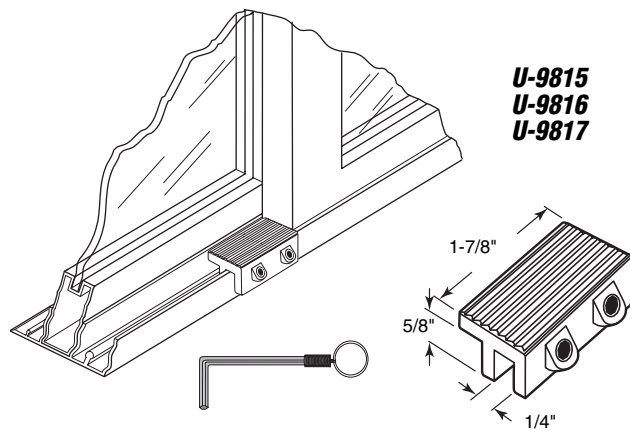

Standard Pack: 6/box

U-9815 (Aluminum finish)

U-9816 (Black finish)

U-9817 (White finish)

Tamper-resistant Lock

Contents: 1 lock & 1 wrench.

Description: Heavy-duty cast aluminum with tamper-resistant double hex security screw and wrench; additional gripping power securely locks window in closed or ventilating position; prevents accidental opening by children; easy to install.

Standard Pack: 6/box

U-9848 (Zinc finish)

U-9849 (Black finish)

U-9850 (White finish)

Twist-in Lock

Contents: 1 lock & 2 installation screws.

Description: Zinc plated and painted Zamac cast housing with twist-in action; aluminum bolt securely locks door in closed or ventilating position; prevents sliding and lifting of door.