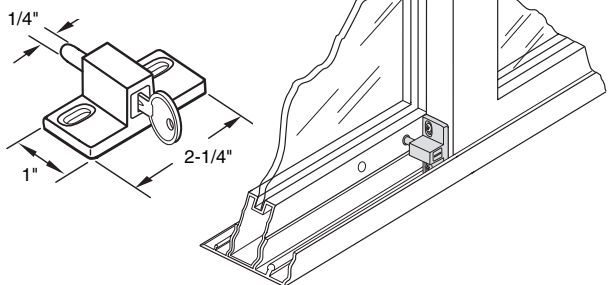

Push/Pull Lock

Contents: 1 lock & 2 installation screws.

Description: Painted heavy gauge steel housing with hardened steel pin; securely locks door in closed or ventilating position; two position push/pull action prevents accidental lockout; also prevents sliding or lifting of door.

Standard Pack: 6/box

U-9870
U-9871