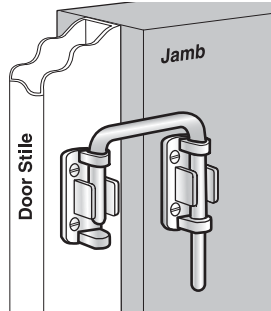

Standard Pack: 6/box

U-9858 (Chrome finish)

Door Pin with Retaining Ring

Contents: 1 pin with chain; retaining cap; holder & installation screws.

Description: **Plated case-hardened steel pin** locks in retaining ring when engaged, stores in holder when unlocked; securely locks door in closed or ventilating position; prevents sliding and lifting of door.

Standard Pack: 6/box

U-9842 (Clear finish)

Glass Surface Lock

Contents: 2 locks.

Description: **Clear lucite**; two-piece hinged assembly with spring loaded plunger lock; **clear adhesive backing**; securely locks door in closed or ventilating position; no tools needed to install; inconspicuous when installed.

Standard Pack: 6/box

U-9846

U-9847

U-9846 (Nickel finish - 1-1/8")

U-9847 (Nickel finish - 2-1/8")

Loop Lock

Contents: Loop lock rod with bracket attached; keeper bracket and installation screws.

Description: Chrome plated hardened steel locking rod with diecast bracket and keeper; secures door to jamb; two sizes allow flexibility of installation.