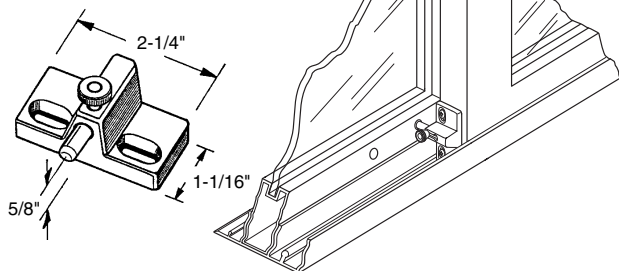

Standard Pack: 6/box

U-9848 (Zinc finish)

U-9849 (Black finish)

U-9850 (White finish)

Twist-in Lock

Contents: 1 lock & 2 installation screws.

Description: Zinc plated and painted Zamac cast housing with twist-in action; aluminum bolt securely locks door in closed or ventilating position; prevents sliding and lifting of door.

Standard Pack: 6/box

U-9861 (Aluminum finish)

U-9862 (White finish)

Push-in Keyed Lock

Contents: 1 lock with 2 strikes, 2 ferrules; 2 keys & installation screws.

Description: Painted diecast case with hardened steel bolt for push button locking; unlocks only with key; prevents prying or lifting of door; heavy-duty construction.

Standard Pack: 6/box

U-9866
U-9867

U-9866 (Aluminum finish)
U-9867 (White finish)

Slide Bolt Lock

Contents: 1 lock & 2 installation screws.

Description: Diecast painted housing with case-hardened steel bolt securely locks door in closed or ventilating position; prevents sliding or lifting of door.

Standard Pack: 6/box

U-9853
U-9854
U-9855

U-9853 (Aluminum finish)
U-9854 (Black finish)
U-9855 (White finish)

Push/Pull Lock

Contents: 1 lock & 2 installation screws.

Description: Painted heavy gauge steel housing with hardened steel pin; securely locks door in closed or ventilating position; two position push/pull action prevents accidental lockout; also prevents sliding or lifting of door.