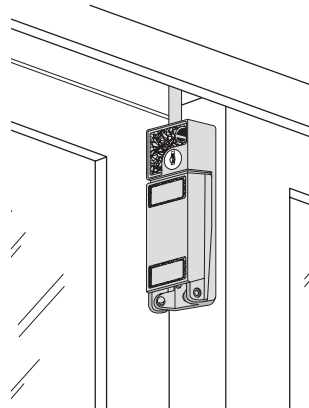

Standard Pack: 6/box

U-9858 (Chrome finish)

Door Pin with Retaining Ring

Contents: 1 pin with chain; retaining cap; holder & installation screws.

Description: **Plated case-hardened steel pin** locks in retaining ring when engaged, stores in holder when unlocked; securely locks door in closed or ventilating position; prevents sliding and lifting of door.

Standard Pack: 6/box

U-9846

U-9847

U-9846 (Nickel finish - 1-1/8")

U-9847 (Nickel finish - 2-1/8")

Loop Lock

Contents: Loop lock rod with bracket attached; keeper bracket and installation screws.

Description: Chrome plated hardened steel locking rod with diecast bracket and keeper; secures door to jamb; two sizes allow flexibility of installation.

Standard Pack: 6/box

U-9997
U-9919

Open

Locked

U-9997 (Aluminum finish)

U-9919 (White finish)

Keyed Bolt Lock

Contents: 1 locking assembly and installation screws.