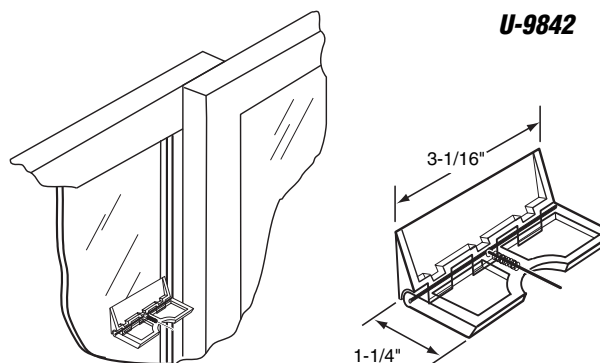

Standard Pack: 6/box

U-9858 (Chrome finish)

Door Pin with Retaining Ring

Contents: 1 pin with chain; retaining cap; holder & installation screws.

Description: **Plated case-hardened steel pin** locks in retaining ring when engaged, stores in holder when unlocked; securely locks door in closed or ventilating position; prevents sliding and lifting of door.

Standard Pack: 6/box

U-9846

U-9847

U-9846 (Nickel finish - 1-1/8")

U-9847 (Nickel finish - 2-1/8")

Loop Lock

Contents: Loop lock rod with bracket attached; keeper bracket and installation screws.

Description: Chrome plated hardened steel locking rod with diecast bracket and keeper; secures door to jamb; two sizes allow flexibility of installation.