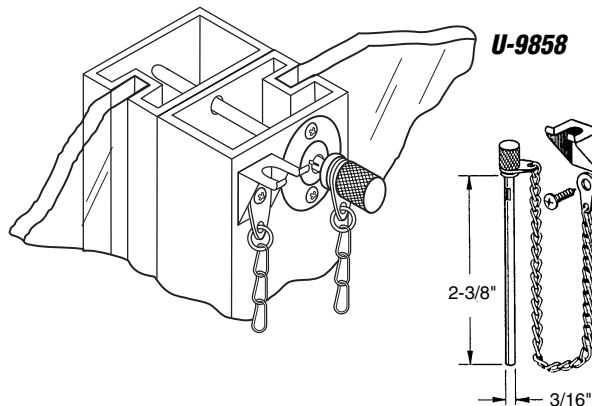

Door Pin with Retaining Ring

Contents: 1 pin with chain; retaining cap; holder & installation screws.

Description: **Plated case-hardened steel pin** locks in retaining ring when engaged, stores in holder when unlocked; securely locks door in closed or ventilating position; prevents sliding and lifting of door.

Standard Pack: 6/box