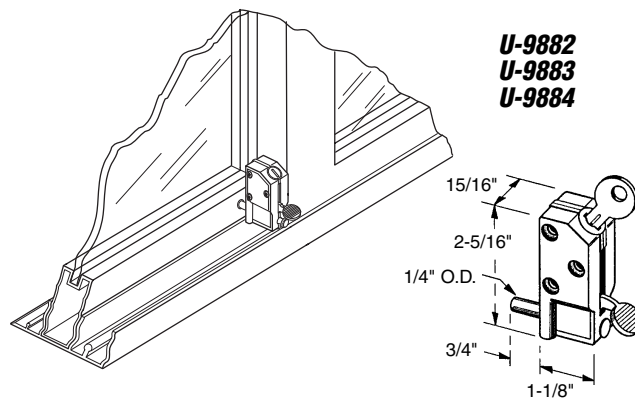

Standard Pack: 6/box

U-9882 (Aluminum finish)

U-9883 (Black finish)

U-9884 (White finish)

Step-on Keyed Lock

Contents: 1 lock with 2 keys & installation screws.

Description: Painted **diecast housing** with **hardened steel bolt**; securely locks door in closed or ventilating position; convenient foot operation of bolt; locks and unlocks with key.

Standard Pack: 6/box

U-9858 (Chrome finish)

Door Pin with Retaining Ring

Contents: 1 pin with chain; retaining cap; holder & installation screws.

Description: **Plated case-hardened steel pin** locks in retaining ring when engaged, stores in holder when unlocked; securely locks door in closed or ventilating position; prevents sliding and lifting of door.