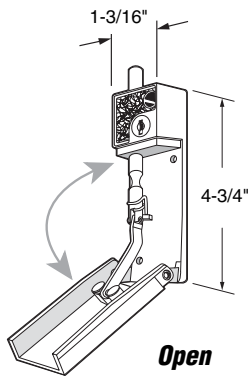

U-9997
U-9919

Open