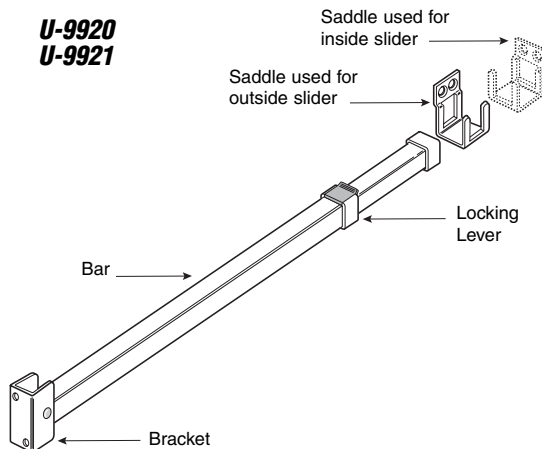

U-9920
U-9921

U-9920 (Aluminum finish)

U-9921 (White finish)

Security Bar Lock

Contents: 1 bar; locking saddle & installation screws.

Description: Clear anodized and painted telescopic aluminum bar accommodates 28" to 48" wide inside and outside sliding patio doors; no cutting required; easy to install.

Standard Pack: 6/box