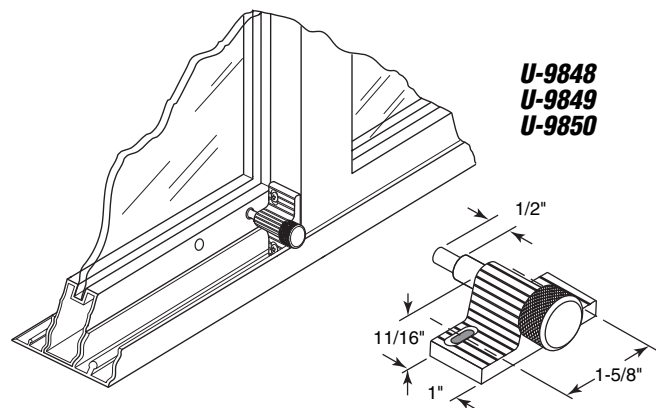

Twist-in Lock

Contents: 1 lock & 2 installation screws.

Description: Zinc plated and painted Zamac cast housing with twist-in action; aluminum bolt securely locks door in closed or ventilating position; prevents sliding and lifting of door.

Standard Pack: 6/box