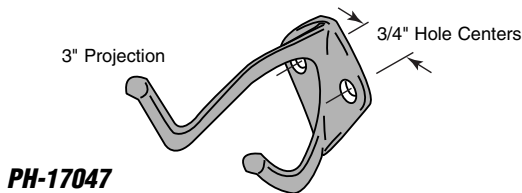

PH-17047

PH-17047

Coat Hook

Contents: 1 coat hook.

Description: Chrome plated, diecast coat hook; two prongs; for general purpose use.

You may wish to stock these related parts: PH-17039, PH-17040, PH-17044, PH-17061.