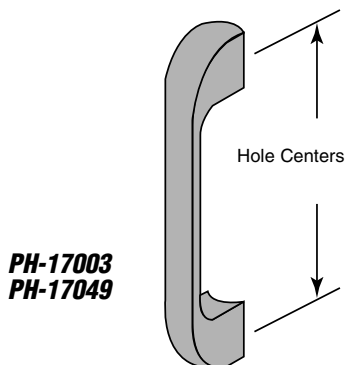

PH-17048

PH-17048

Door Stop

Contents: 1 door stop.

Description: Chrome plated, diecast door stop; rubber tipped; for general purpose use.

You may wish to stock these related parts: PH-17039, PH-17040, PH-17044, PH-17061.