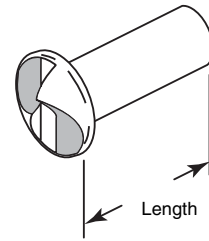

"One-Way" Barrel Nut

Contents: 10 barrel nuts.

Description: Chrome plated, brass and steel barrel nuts; #10-24 threads; use with shoulder bolts for various part assemblies.

**PH-17050
PH-17051
PH-17052**