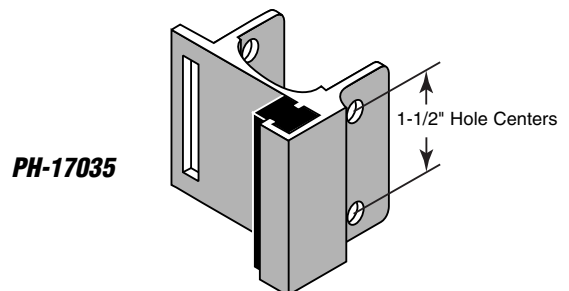

PH-17035 (For 1-1/4" pilaster)

Strike/Keeper

Contents: 1 strike/keeper.

Description: Chrome plated, diecast keeper; use with steel panels; for slide latch on inswing door.

You may wish to stock these related parts: PH-17039, PH-17040, PH-17048, PH-17061.