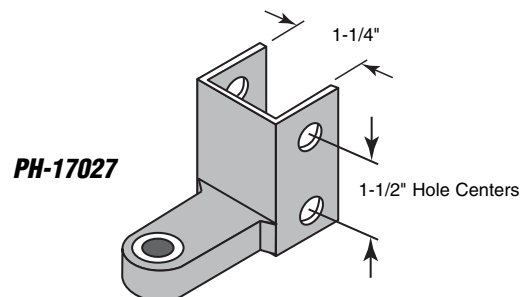

PH-17025

Top Hinge Bracket

Contents: 1 hinge bracket.

Description: Chrome plated, diecast top hinge bracket for top of door; use with steel panels; fits 1-1/4" pilaster.

You may wish to stock these related parts: **PH-17014, PH-17037, PH-17055, PH-17061.**

PH-17026

Bottom Hinge Bracket

Contents: 1 hinge bracket.

Description: Chrome plated, diecast bottom hinge bracket for bottom of door; use with plastic laminate or marble panels; fits 1-1/4" pilaster.

You may wish to stock these related parts: **PH-17017, PH-17031, PH-17055, PH-17061.**

PH-17027

Top Hinge Bracket

Contents: 1 hinge bracket.

Description: Chrome plated, diecast top hinge bracket for top of door; use with plastic laminate or marble panels; fits 1-1/4" pilaster.

You may wish to stock these related parts: **PH-17015, PH-17040, PH-17059, PH-17061.**