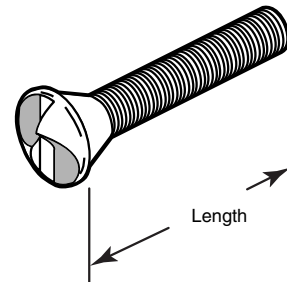

"One-Way" Barrel Nut

Contents: 10 barrel nuts.

Description: Chrome plated, brass and steel barrel nuts; #10-24 threads; use with shoulder bolts for various part assemblies.

**PH-17050
PH-17051
PH-17052**

PH-17053 (1/2" Chrome plated brass)

PH-17054 (15/16" Chrome plated brass)

PH-17055 (1-3/16" Chrome plated steel)

"One-Way" Shoulder Screw

Contents: 10 shoulder screws.

Description: Chrome plated, brass and steel shoulder screws; #10-24 threads; use with barrel nuts for various part assemblies.

**PH-17053
PH-17054
PH-17055**

PH-17056 (3/4" Chrome plated steel)

PH-17057 (1-3/8" Chrome plated steel)

"One-Way" Machine Screw

Contents: 10 machine screws.

Description: Chrome plated, steel machine screws; #8-32 threads; use on general purpose applications.

**PH-17056
PH-17057**

PH-17058 (No. 8 x 3/4")

PH-17059 (No. 10 x 3/4")

"One-Way" Sheet Metal Screw

Contents: 10 sheet metal screws.

Description: Chrome plated, steel metal screws; for use on various part assemblies as well as general purpose applications.