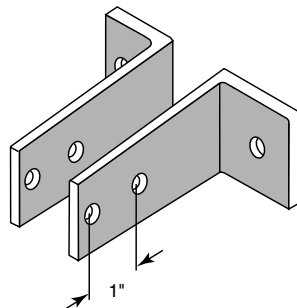

PH-17019
PH-17020

PH-17019 (For 1" panels)
PH-17020 (For 1-1/4" panels)

"U" Bracket

Contents: 1 bracket.

Description: Chrome plated, diecast bracket for attaching partition panel to wall.

You may wish to stock these related parts: **PH-17015, PH-17040, PH-17059, PH-17061.**

PH-17021

PH-17021 (For 1" panels)

Urinal Screen Wall Bracket

Contents: 1 bracket.

Description: Chrome plated, diecast bracket for attaching urinal screen partition panels to wall.

You may wish to stock these related parts: **PH-17015, PH-17040, PH-17059, PH-17061.**

PH-17022

PH-17022 (All size panels)

Urinal Screen Wall Bracket

Contents: 1 bracket.

Description: Chrome plated, diecast bracket for attaching urinal screen partition panels to wall.

You may wish to stock these related parts: **PH-17015, PH-17040, PH-17059, PH-17061.**