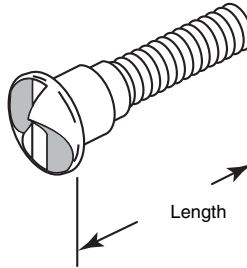

"One-Way" Shoulder Screw

Contents: 10 shoulder screws.

Description: Chrome plated, brass and steel shoulder screws; #10-24 threads; use with barrel nuts for various part assemblies.

**PH-17053
PH-17054
PH-17055**