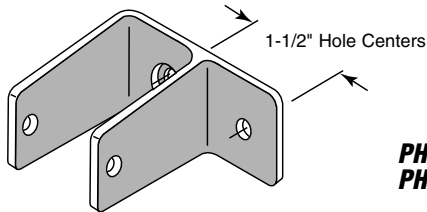

PH-17015
PH-17016

PH-17015 (For 1" panels)
PH-17016 (For 1-1/4" panels)

Two-Ear Wall Bracket

Contents: 1 bracket.

Description: Chrome plated, diecast bracket for attaching partition panel to wall.

You may wish to stock these related parts: **PH-17009, PH-17039, PH-17061, PH-17064.**

PH-17017
PH-17018

PH-17017 (For 1" panels)
PH-17018 (For 1-1/4" panels)

One-Ear Wall Bracket

Contents: 1 bracket.

Description: Chrome plated, diecast bracket for attaching partition panel to wall.

You may wish to stock these related parts: **PH-17008, PH-17038, PH-17061, PH-17063.**