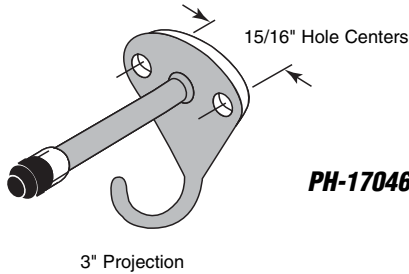

PH-17062

PH-17045

PH-17045

Concealed Door Lock

Contents: 1 concealed door lock.

Description: Zamak diecasting; for use on 1" thick doors; may be used with PH-17041 and PH-17042.

You may wish to stock these related parts: PH-17041, PH-17042.