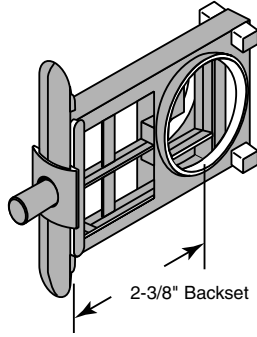

PH-17045

PH-17045

Concealed Door Lock

Contents: 1 concealed door lock.

Description: Zamak diecasting; for use on 1" thick doors; may be used with PH-17041 and PH-17042.

You may wish to stock these related parts: PH-17041, PH-17042.