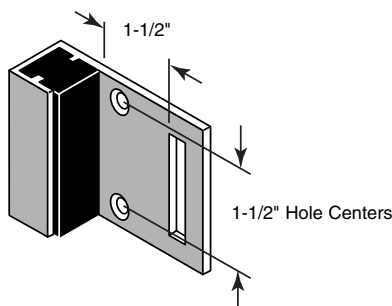

PH-17030

Flat Strike

Contents: 1 flat strike.

Description: Chrome plated, diecast keeper; use with plastic laminate or marble panels; fits any size pilaster; for slide latch on **inswing** door.

You may wish to stock these related parts: **PH-17017, PH-17031, PH-17055, PH-17061.**