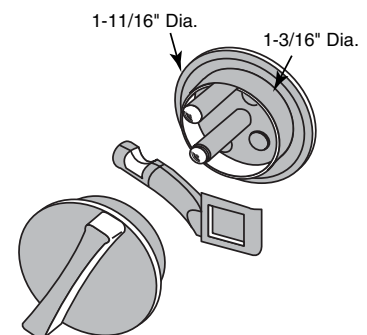

Restroom Partition Hardware

PH-17040

Slide Latch

Contents: 1 slide latch.

Description: Chrome plated, diecast slide latch; use with any thickness door.

You may wish to stock these related parts: PH-17030, PH-17032, PH-17035, PH-17061.

PH-17041

Emergency Entry Knob

Contents: 1 emergency entry knob.

Description: Chrome plated, diecast entry knob; use with PH-17045 concealed door lock.

You may wish to stock these related parts: PH-17042, PH-17045.

PH-17042

Interior Locking Knob

Contents: 1 interior locking knob.

Description: Chrome plated, diecast locking knob; use with PH-17045 concealed door lock.

You may wish to stock these related parts: PH-17042, PH-17045.

PH-17043

Concealed Lock

Contents: 1 concealed lock.

Description: Chrome plated, diecast concealed lock with straight bar; use with 1" thick laminate doors.

You may wish to stock these related parts: PH-17029, PH-17038, PH-17046, PH-17061.

PH-17062

Concealed Lock

Contents: 1 concealed lock.

Description: Chrome plated, diecast concealed lock with flat bar; use with 1" thick steel doors.

You may wish to stock these related parts: PH-17039, PH-17040, PH-17043, PH-17044.

PH-17062