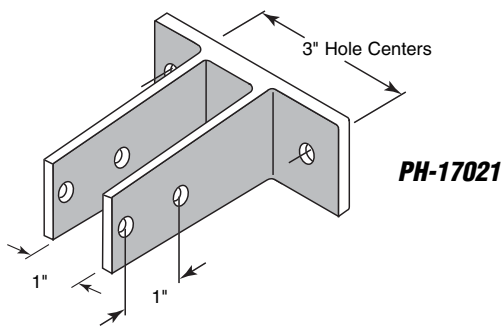

PH-17017
PH-17018

PH-17017 (For 1" panels)
PH-17018 (For 1-1/4" panels)

One-Ear Wall Bracket

Contents: 1 bracket.

Description: Chrome plated, diecast bracket for attaching partition panel to wall.

You may wish to stock these related parts: **PH-17008, PH-17038, PH-17061, PH-17063.**

PH-17019
PH-17020

PH-17019 (For 1" panels)
PH-17020 (For 1-1/4" panels)

"U" Bracket

Contents: 1 bracket.

Description: Chrome plated, diecast bracket for attaching partition panel to wall.

You may wish to stock these related parts: **PH-17015, PH-17040, PH-17059, PH-17061.**

PH-17021

PH-17021 (For 1" panels)

Urinal Screen Wall Bracket

Contents: 1 bracket.

Description: Chrome plated, diecast bracket for attaching urinal screen partition panels to wall.

You may wish to stock these related parts: **PH-17015, PH-17040, PH-17059, PH-17061.**