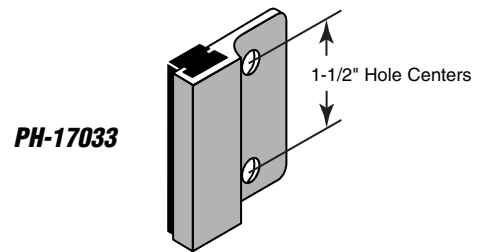

PH-17033

Strike

Contents: 1 strike.

Description: Chrome plated, diecast strike for slide latch or throw latch; fits any size pilaster.

You may wish to stock these related parts: PH-17009, PH-17036, PH-17048, PH-17061.