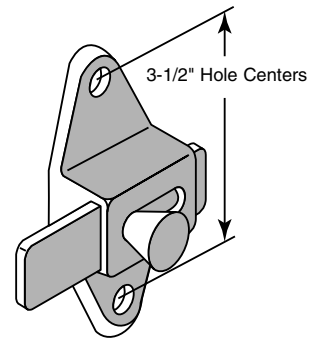

Restroom Partition Hardware

PH-17040

Slide Latch

Contents: 1 slide latch.

Description: Chrome plated, diecast slide latch; use with any thickness door.

You may wish to stock these related parts: PH-17030, PH-17032, PH-17035, PH-17061.

PH-17040