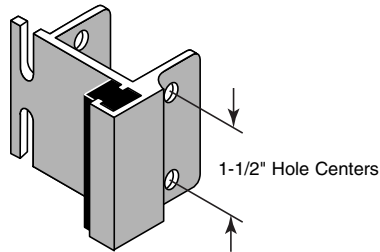

PH-17028 (For 1-1/4" pilaster)

Strike/Keeper

Contents: 1 strike/keeper.

Description: Chrome plated, diecast keeper; use with plastic laminate or marble panels; for throw latch on **outswing** door.

You may wish to stock these related parts: **PH-17016, PH-17042, PH-17057, PH-17061.**