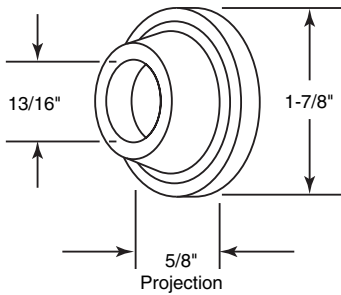

PH-17063
PH-17064

PH-17063 (White)

PH-17064 (Gray)

Door Bumper

Contents: 2 bumpers.

Description: Solid rubber; concave center; self-adhering; absorbs impact of door knob at contact point with wall.

You may wish to stock these related parts: **PH-17039, PH-17040, PH-17044, PH-17061.**