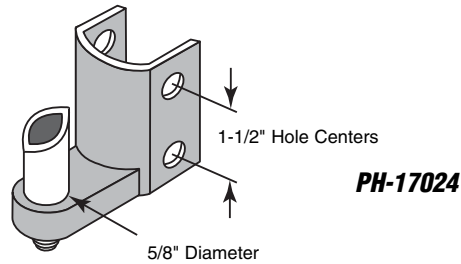

Restroom Partition Hardware

PH-17023 (For 1" panels)

Headrail Bracket

Contents: 1 headrail bracket.

Description: Chrome plated, diecast bracket for attaching headrail support to wall.

You may wish to stock these related parts: **PH-17016, PH-17029, PH-17057, PH-17061.**

PH-17024

Bottom Hinge Bracket

Contents: 1 hinge bracket.

Description: Chrome plated, diecast bottom hinge bracket for bottom of door; use with steel panels; fits 1-1/4" pilaster.

You may wish to stock these related parts: **PH-17013, PH-17044, PH-17057, PH-17061.**