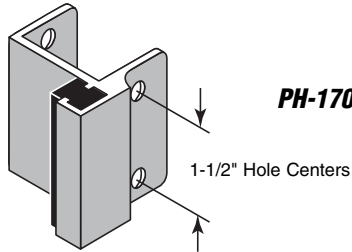

PH-17009

PH-17009 (For 1-1/4" pilaster)

Strike/Keeper

Contents: 1 strike/keeper.

Description: Chrome plated, diecast keeper; surface slide latch for supporting and latching of **outswing** doors; use with plastic laminate or marble panels.

You may wish to stock these related parts: **PH-17016, PH-17042, PH-17057, PH-17061.**

PH-17028