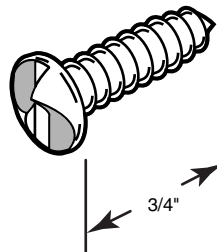

**PH-17053
PH-17054
PH-17055**

PH-17056 (3/4" Chrome plated steel)

PH-17057 (1-3/8" Chrome plated steel)

"One-Way" Machine Screw

Contents: 10 machine screws.

Description: Chrome plated, steel machine screws; #8-32 threads; use on general purpose applications.

**PH-17056
PH-17057**

PH-17058 (No. 8 x 3/4")

PH-17059 (No. 10 x 3/4")

"One-Way" Sheet Metal Screw

Contents: 10 sheet metal screws.

Description: Chrome plated, steel metal screws; for use on various part assemblies as well as general purpose applications.

**PH-17058
PH-17059**

PH-17061

"One-Way" Screw Removal Tool

Contents: 1 tool.

Description: Specially designed to remove "one-way" fasteners, either #8 or #10 sizes.

You may wish to stock these related parts: **PH-17050, PH-17051, PH-17052, PH-17053, PH-17054, PH-17055, PH-17056, PH-17057, PH-17058, PH-17059, PH-17060, PH-17061.**