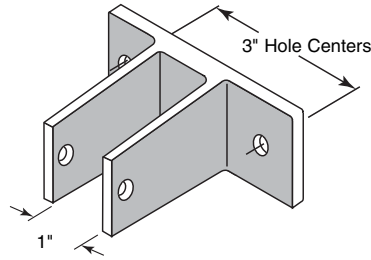

PH-17015
PH-17016

PH-17015 (For 1" panels)
PH-17016 (For 1-1/4" panels)

Two-Ear Wall Bracket

Contents: 1 bracket.

Description: Chrome plated, diecast bracket for attaching partition panel to wall.

You may wish to stock these related parts: **PH-17009, PH-17039, PH-17061, PH-17064.**

PH-17017
PH-17018

PH-17017 (For 1" panels)
PH-17018 (For 1-1/4" panels)

One-Ear Wall Bracket

Contents: 1 bracket.

Description: Chrome plated, diecast bracket for attaching partition panel to wall.

You may wish to stock these related parts: **PH-17008, PH-17038, PH-17061, PH-17063.**