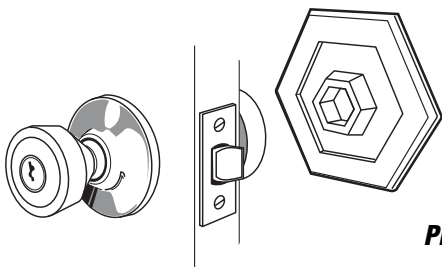

PH-17107

PH-17107 (White)

Wall Protector (5" hexagon)

Contents: 1 shield

Description: Flexible vinyl; self-adhesive; paintable; protects interior walls from impact damage by shielding contact point of wall and door knob; repairs damaged walls.

You may wish to stock these related parts: **PH-17039, PH-17040, PH-17044, PH-17061.**