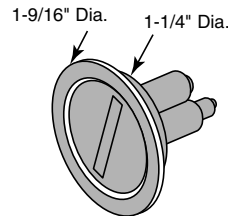

PH-17041

PH-17041

Emergency Entry Knob

Contents: 1 emergency entry knob.

Description: Chrome plated, diecast entry knob; use with PH-17045 concealed door lock.

You may wish to stock these related parts: PH-17042, PH-17045.