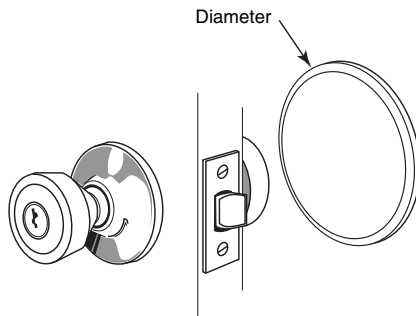

PH-17109
PH-17110

PH-17109 (3-1/4" Diameter)

PH-17110 (5" Diameter)

Wall Protector (Ivory)

Contents: 1 protector.

Description: Rigid vinyl; self adhesive; protects interior walls from impact damage by shielding contact point of wall and door knob; repairs damaged walls.

You may wish to stock these related parts: **PH-17039, PH-17040, PH-17044, PH-17061.**