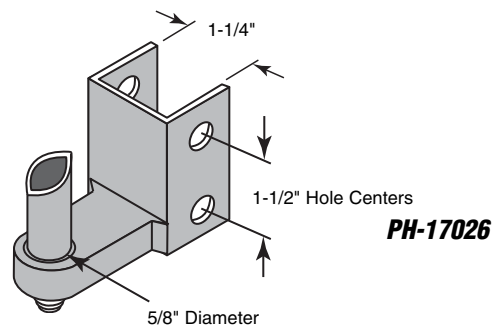

PH-17024

Bottom Hinge Bracket

Contents: 1 hinge bracket.

Description: Chrome plated, diecast bottom hinge bracket for bottom of door; use with steel panels; fits 1-1/4" pilaster.

You may wish to stock these related parts: **PH-17013, PH-17044, PH-17057, PH-17061.**

PH-17025

Top Hinge Bracket

Contents: 1 hinge bracket.

Description: Chrome plated, diecast top hinge bracket for top of door; use with steel panels; fits 1-1/4" pilaster.

You may wish to stock these related parts: **PH-17014, PH-17037, PH-17055, PH-17061.**

PH-17026

Bottom Hinge Bracket

Contents: 1 hinge bracket.

Description: Chrome plated, diecast bottom hinge bracket for bottom of door; use with plastic laminate or marble panels; fits 1-1/4" pilaster.

You may wish to stock these related parts: **PH-17017, PH-17031, PH-17055, PH-17061.**