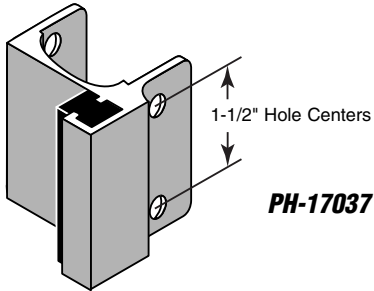

Strike/Keeper

Contents: 1 strike/keeper.

Description: Chrome plated, diecast keeper; use with steel panels; for slide latch on inswing door.

You may wish to stock these related parts: PH-17039, PH-17040, PH-17048, PH-17061.

PH-17036

PH-17036 (For 1-1/4" pilaster)

Strike/Keeper

Contents: 1 strike/keeper.

Description: Chrome plated, diecast strike/keeper; use with steel panels; for throw latch on **inswing** door.

You may wish to stock these related parts: **PH-17044**, **PH-17048**, **PH-17061**, **PH-17064**.

PH-17037 (For 1-1/4" pilaster)

Strike/Keeper

Contents: 1 strike/keeper.

Description: Chrome plated, diecast strike/keeper; use with steel panels; for throw latch on **outswing** door.

You may wish to stock these related parts: **PH-17039**, **PH-17040**, **PH-17046**, **PH-17061**.