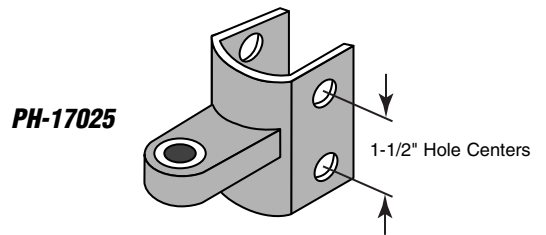

Restroom Partition Hardware

PH-17023 (For 1" panels)

Headrail Bracket

Contents: 1 headrail bracket.

Description: Chrome plated, diecast bracket for attaching headrail support to wall.

You may wish to stock these related parts: **PH-17016, PH-17029, PH-17057, PH-17061.**

PH-17024

Bottom Hinge Bracket

Contents: 1 hinge bracket.

Description: Chrome plated, diecast bottom hinge bracket for bottom of door; use with steel panels; fits 1-1/4" pilaster.

You may wish to stock these related parts: **PH-17013, PH-17044, PH-17057, PH-17061.**

PH-17025

Top Hinge Bracket

Contents: 1 hinge bracket.

Description: Chrome plated, diecast top hinge bracket for top of door; use with steel panels; fits 1-1/4" pilaster.

You may wish to stock these related parts: **PH-17014, PH-17037, PH-17055, PH-17061.**