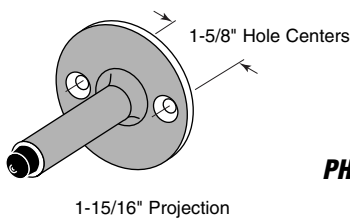

PH-17048

PH-17048

Door Stop

Contents: 1 door stop.

Description: Chrome plated, diecast door stop; rubber tipped; for general purpose use.

You may wish to stock these related parts: PH-17039, PH-17040, PH-17044, PH-17061.