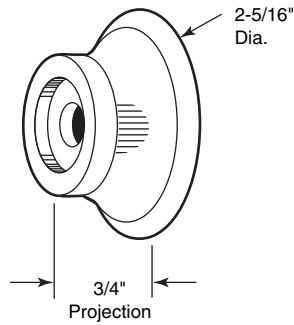

PH-17108

PH-17108 (Clear)

Door Bumper

Contents: 2 door stops; 2 no. 6 x 1-1/4" Phillips pan head sheet metal screws; 2 no. 6 x 1" plastic anchors.

Description: Clear soft vinyl; protects against marred walls; absorbs impact of door knob at contact point with wall; easily detached from wall by removing screw. Clear plastic construction is unassuming and allows paint colors or wall paper design to show through.

You may wish to stock these related parts: **PH-17039, PH-17040, PH-17044, PH-17061.**