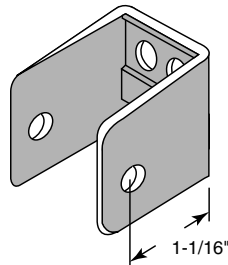

PH-17015
PH-17016

PH-17015 (For 1" panels)
PH-17016 (For 1-1/4" panels)

Two-Ear Wall Bracket

Contents: 1 bracket.

Description: Chrome plated, diecast bracket for attaching partition panel to wall.

You may wish to stock these related parts: **PH-17009, PH-17039, PH-17061, PH-17064.**

PH-17017
PH-17018

PH-17017 (For 1" panels)
PH-17018 (For 1-1/4" panels)

One-Ear Wall Bracket

Contents: 1 bracket.

Description: Chrome plated, diecast bracket for attaching partition panel to wall.

You may wish to stock these related parts: **PH-17008, PH-17038, PH-17061, PH-17063.**

PH-17019
PH-17020

PH-17019 (For 1" panels)
PH-17020 (For 1-1/4" panels)

"U" Bracket

Contents: 1 bracket.

Description: Chrome plated, diecast bracket for attaching partition panel to wall.

You may wish to stock these related parts: **PH-17015, PH-17040, PH-17059, PH-17061.**