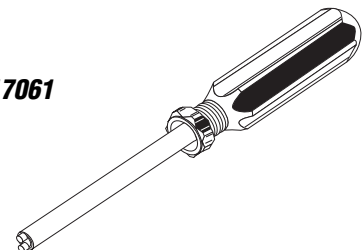

"One-Way" Screw Removal Tool

Contents: 1 tool.

Description: Specially designed to remove "one-way" fasteners, either #8 or #10 sizes.

You may wish to stock these related parts: **PH-17050, PH-17051, PH-17052, PH-17053, PH-17054, PH-17055, PH-17056, PH-17057, PH-17058, PH-17059, PH-17060, PH-17061.**

PH-17061