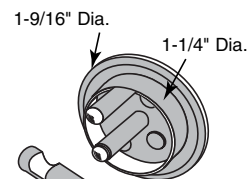

PH-17042

PH-17043

Concealed Lock

Contents: 1 concealed lock.

Description: Chrome plated, diecast concealed lock with straight bar; use with 1" thick laminate doors.

You may wish to stock these related parts: PH-17029, PH-17038, PH-17046, PH-17061.