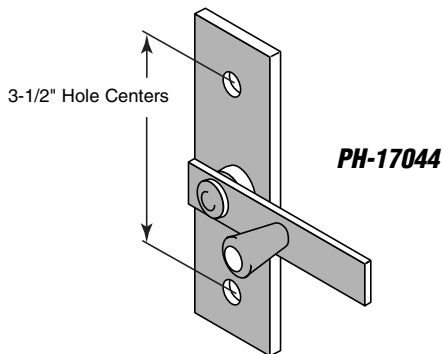

PH-17037 (For 1-1/4" pilaster)

Strike/Keeper

Contents: 1 strike/keeper.

Description: Chrome plated, diecast strike/keeper; use with steel panels; for throw latch on **outswing** door.

You may wish to stock these related parts: **PH-17039**, **PH-17040**, **PH-17046**, **PH-17061**.

PH-17038

PH-17038 (For 1-1/4" pilaster)

Strike/Keeper

Contents: 1 strike/keeper.

Description: Chrome plated, diecast strike/keeper; use with steel panels; for round bar concealed latch.

You may wish to stock these related parts: **PH-17041**, **PH-17042**, **PH-17043**, **PH-17061**.

PH-17044

Throw Latch

Contents: 1 slide latch.

Description: Chrome plated, brass throw latch; use with any door thickness.

You may wish to stock these related parts: **PH-17028**, **PH-17034**, **PH-17036**, **PH-17061**.