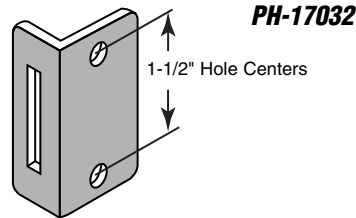

You may wish to stock these related parts: PH-17015, PH-17040, PH-17059, PH-17061.

PH-17032

Keeper

Contents: 1 keeper.

Description: Chrome plated, diecast keeper for slide latch; fits any size pilaster.

You may wish to stock these related parts: PH-17014, PH-17037, PH-17055, PH-17061.