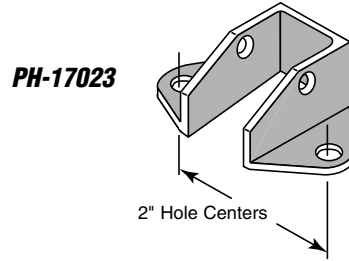

PH-17022

PH-17022 (All size panels)

Urinal Screen Wall Bracket

Contents: 1 bracket.

Description: Chrome plated, diecast bracket for attaching urinal screen partition panels to wall.

You may wish to stock these related parts: **PH-17015, PH-17040, PH-17059, PH-17061.**

Restroom Partition Hardware

PH-17023 (For 1" panels)

Headrail Bracket

Contents: 1 headrail bracket.

Description: Chrome plated, diecast bracket for attaching headrail support to wall.

You may wish to stock these related parts: **PH-17016, PH-17029, PH-17057, PH-17061.**

PH-17024

Bottom Hinge Bracket

Contents: 1 hinge bracket.

Description: Chrome plated, diecast bottom hinge bracket for bottom of door; use with steel panels; fits 1-1/4" pilaster.

You may wish to stock these related parts: **PH-17013, PH-17044, PH-17057, PH-17061.**

PH-17025

Top Hinge Bracket

Contents: 1 hinge bracket.

Description: Chrome plated, diecast top hinge bracket for top of door; use with steel panels; fits 1-1/4" pilaster.

You may wish to stock these related parts: **PH-17014, PH-17037, PH-17055, PH-17061.**