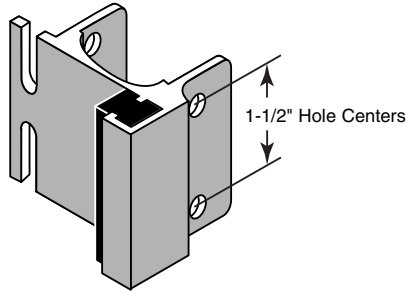

PH-17036

PH-17036 (For 1-1/4" pilaster)

Strike/Keeper

Contents: 1 strike/keeper.

Description: Chrome plated, diecast strike/keeper; use with steel panels; for throw latch on **inswing** door.

You may wish to stock these related parts: **PH-17044**, **PH-17048**, **PH-17061**, **PH-17064**.