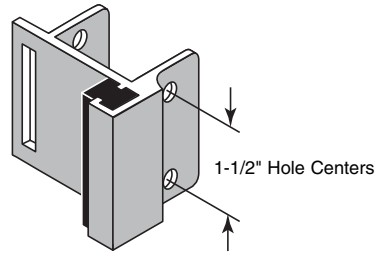

PH-17026

Bottom Hinge Bracket

Contents: 1 hinge bracket.

Description: Chrome plated, diecast bottom hinge bracket for bottom of door; use with plastic laminate or marble panels; fits 1-1/4" pilaster.

You may wish to stock these related parts: **PH-17017, PH-17031, PH-17055, PH-17061.**

PH-17027

Top Hinge Bracket

Contents: 1 hinge bracket.

Description: Chrome plated, diecast top hinge bracket for top of door; use with plastic laminate or marble panels; fits 1-1/4" pilaster.

You may wish to stock these related parts: **PH-17015, PH-17040, PH-17059, PH-17061.**

PH-17008

PH-17008 (For 1-1/4" pilaster)

Strike/Keeper

Contents: 1 strike/keeper.

Description: Chrome plated, diecast keeper; surface slide latch for supporting and latching of **inswing** doors; use with plastic laminate or marble panels.