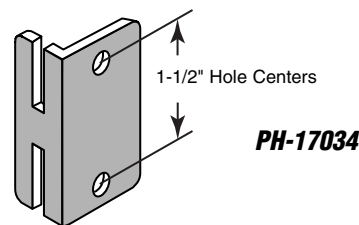

PH-17034

Keeper

Contents: 1 keeper.

Description: Chrome plated, diecast keeper for throw latch; fits any size pilaster.

You may wish to stock these related parts: PH-17044, PH-17046, PH-17061, PH-17063.