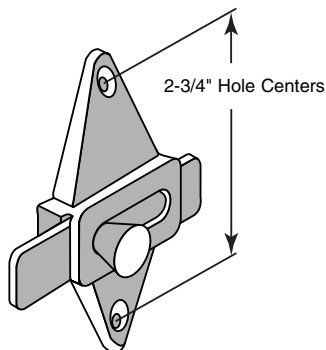

PH-17039

PH-17039

Slide Latch

Contents: 1 slide latch.

Description: Chrome plated, diecast slide latch; use with any door thickness.

You may wish to stock these related parts: **PH-17030**, **PH-17032**, **PH-17035**, **PH-17061**.