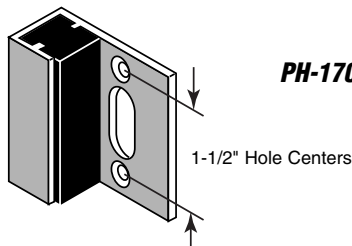

PH-17029

PH-17029

Flat Strike

Contents: 1 flat strike.

Description: Chrome plated, diecast keeper; use with plastic laminate or marble panels; fits any size pilaster; for concealed latch on **inswing** door.

You may wish to stock these related parts: **PH-17014, PH-17037, PH-17055, PH-17061.**

PH-17030