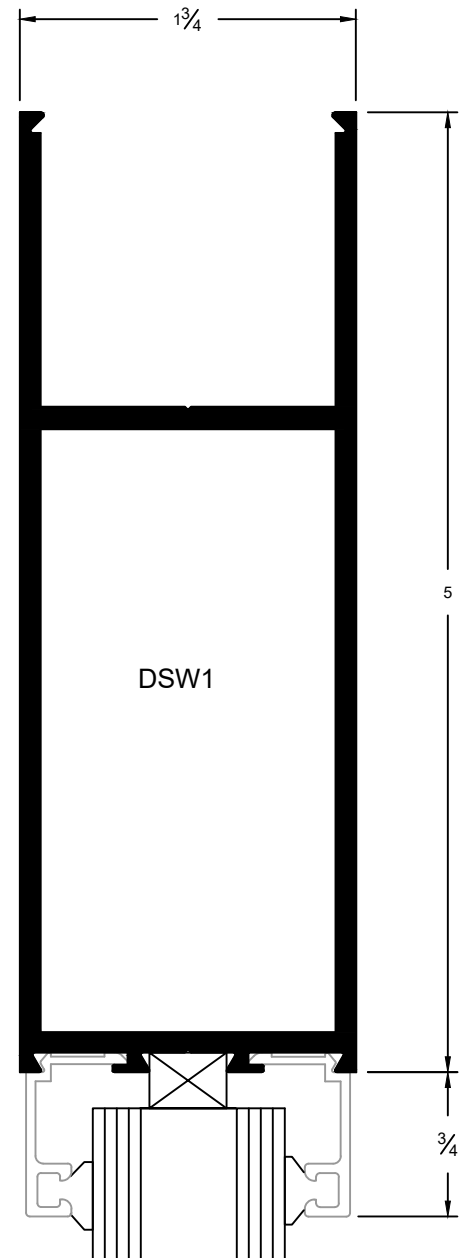

Joint of Door Stile  
& 5" Top Rail

DS-ANCH101

Joint of Door Stile  
& 10" Bottom Rail

# HS HARDWARE SOLUTIONS WIDE STILES ENTRANCE DOOR

1/4" Glass Stop & Stile

1" Glass Stop & Stile

Center Hung, Single Door

Offset Hung, Single Door

Meeting For Center / Offset Double Door

### Top Rail

Bottom Rail