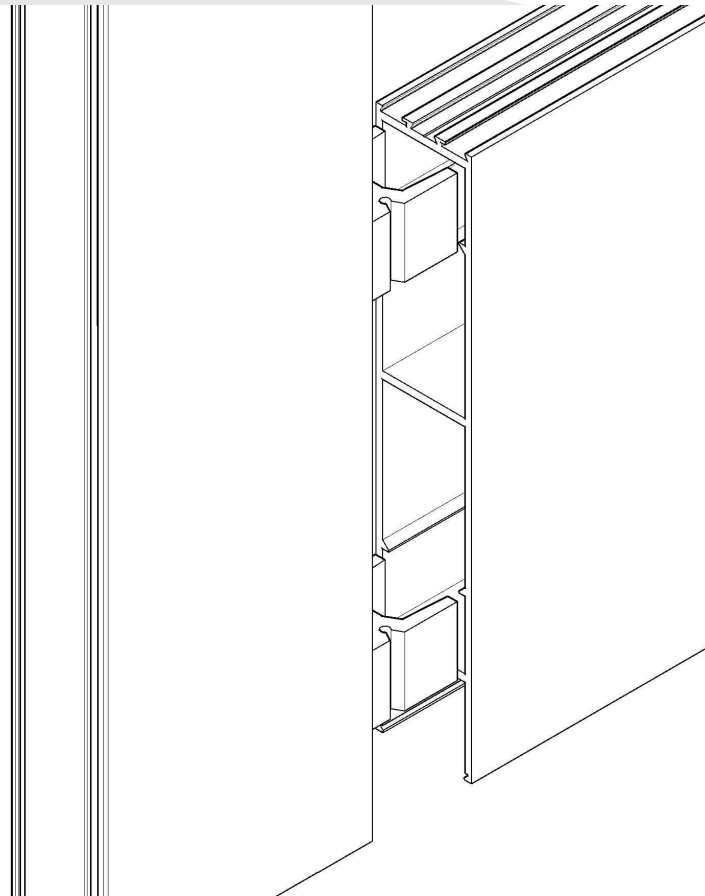

Joint of Door Stile  
& 5" Top Rail

DS-ANCH101

Joint of Door Stile  
& 10" Bottom Rail

# HS HARDWARE SOLUTIONS WIDE STILES ENTRANCE DOOR

1/4" Glass Stop & Stile

1" Glass Stop & Stile

Center Hung, Single Door

Offset Hung, Single Door

Meeting For Center / Offset Double Door

### Top Rail

Bottom Rail