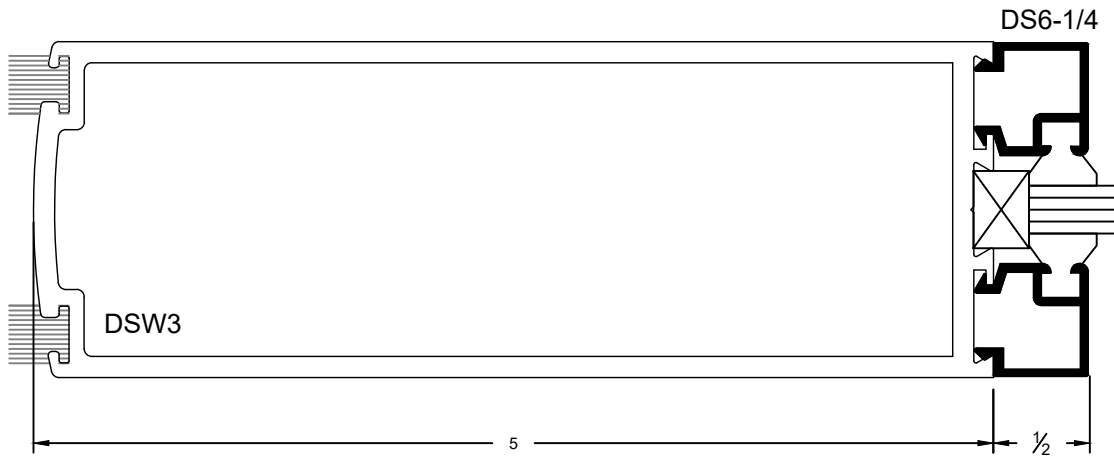

Joint of Door Stile  
& 5" Top Rail

DS-ANCH101

Joint of Door Stile  
& 10" Bottom Rail

# HS HARDWARE SOLUTIONS WIDE STILES ENTRANCE DOOR

1/4" Glass Stop & Stile

1" Glass Stop & Stile

Center Hung, Single Door

Offset Hung, Single Door

Meeting For Center / Offset Double Door