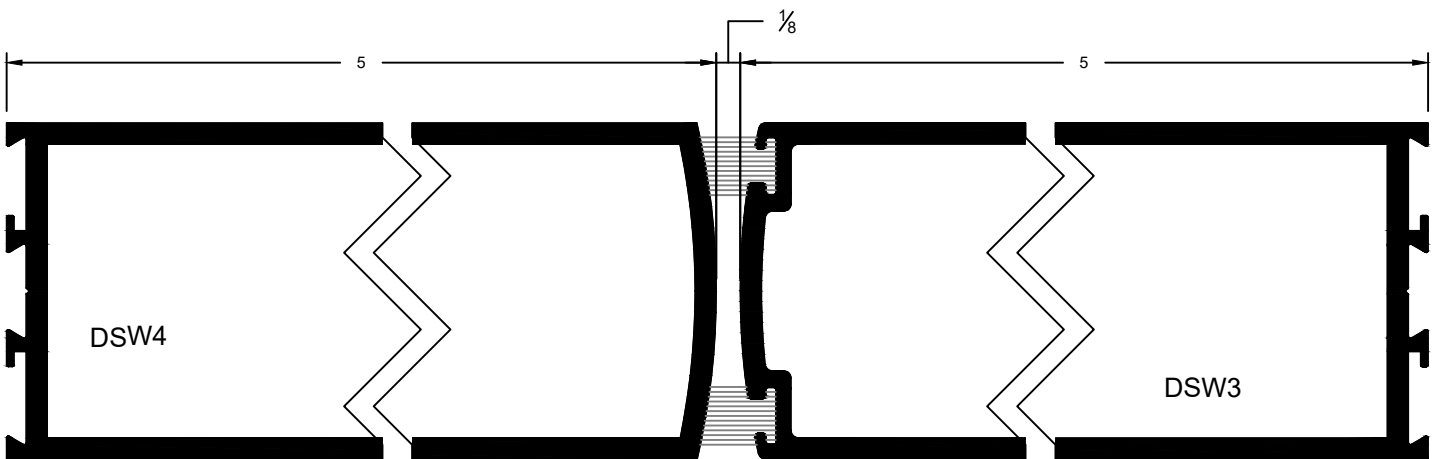

Joint of Door Stile  
& 5" Top Rail

DS-ANCH101

Joint of Door Stile  
& 10" Bottom Rail

# HS HARDWARE SOLUTIONS WIDE STILES ENTRANCE DOOR

1/4" Glass Stop & Stile

1" Glass Stop & Stile

Center Hung, Single Door

Offset Hung, Single Door

Meeting For Center / Offset Double Door

### Top Rail

Bottom Rail