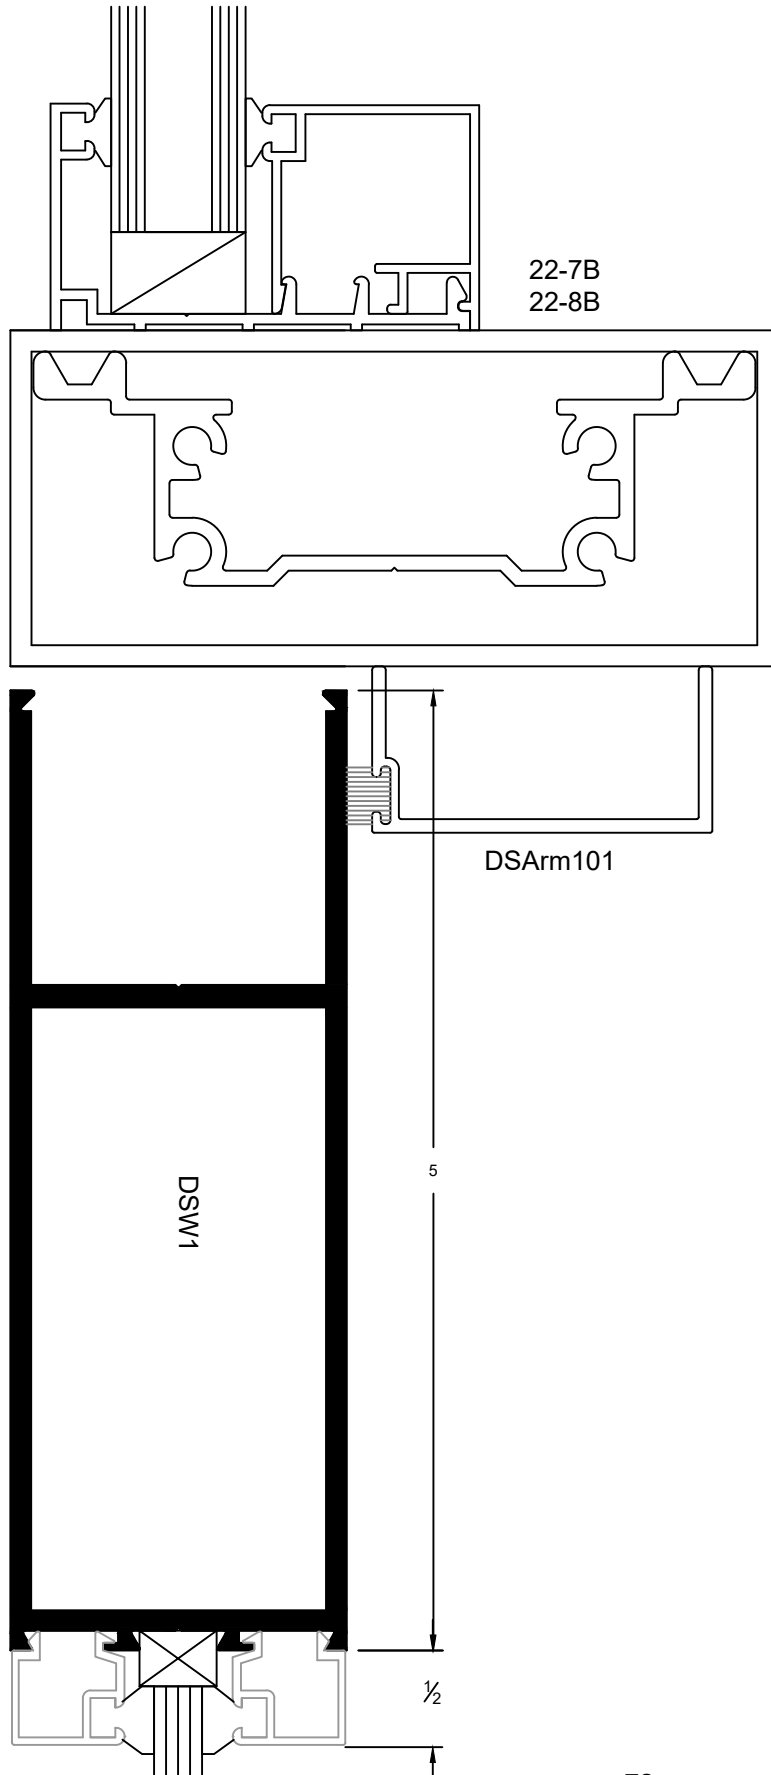

Joint of Door Stile  
& 5" Top Rail

DS-ANCH101

Joint of Door Stile  
& 10" Bottom Rail

# HS HARDWARE SOLUTIONS WIDE STILES ENTRANCE DOOR

1/4" Glass Stop & Stile

1" Glass Stop & Stile

Center Hung, Single Door

Offset Hung, Single Door

Meeting For Center / Offset Double Door

### Top Rail

Bottom Rail