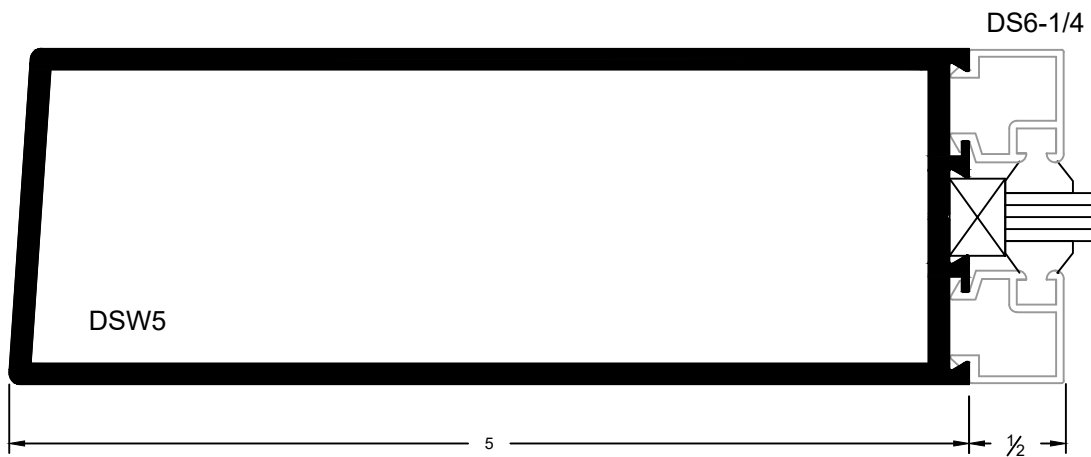

# HS HARDWARE SOLUTIONS WIDE STILES ENTRANCE DOOR

1/4" Glass Stop & Stile

1" Glass Stop & Stile

Center Hung, Single Door

Offset Hung, Single Door

Meeting For Center / Offset Double Door

### Top Rail

Bottom Rail