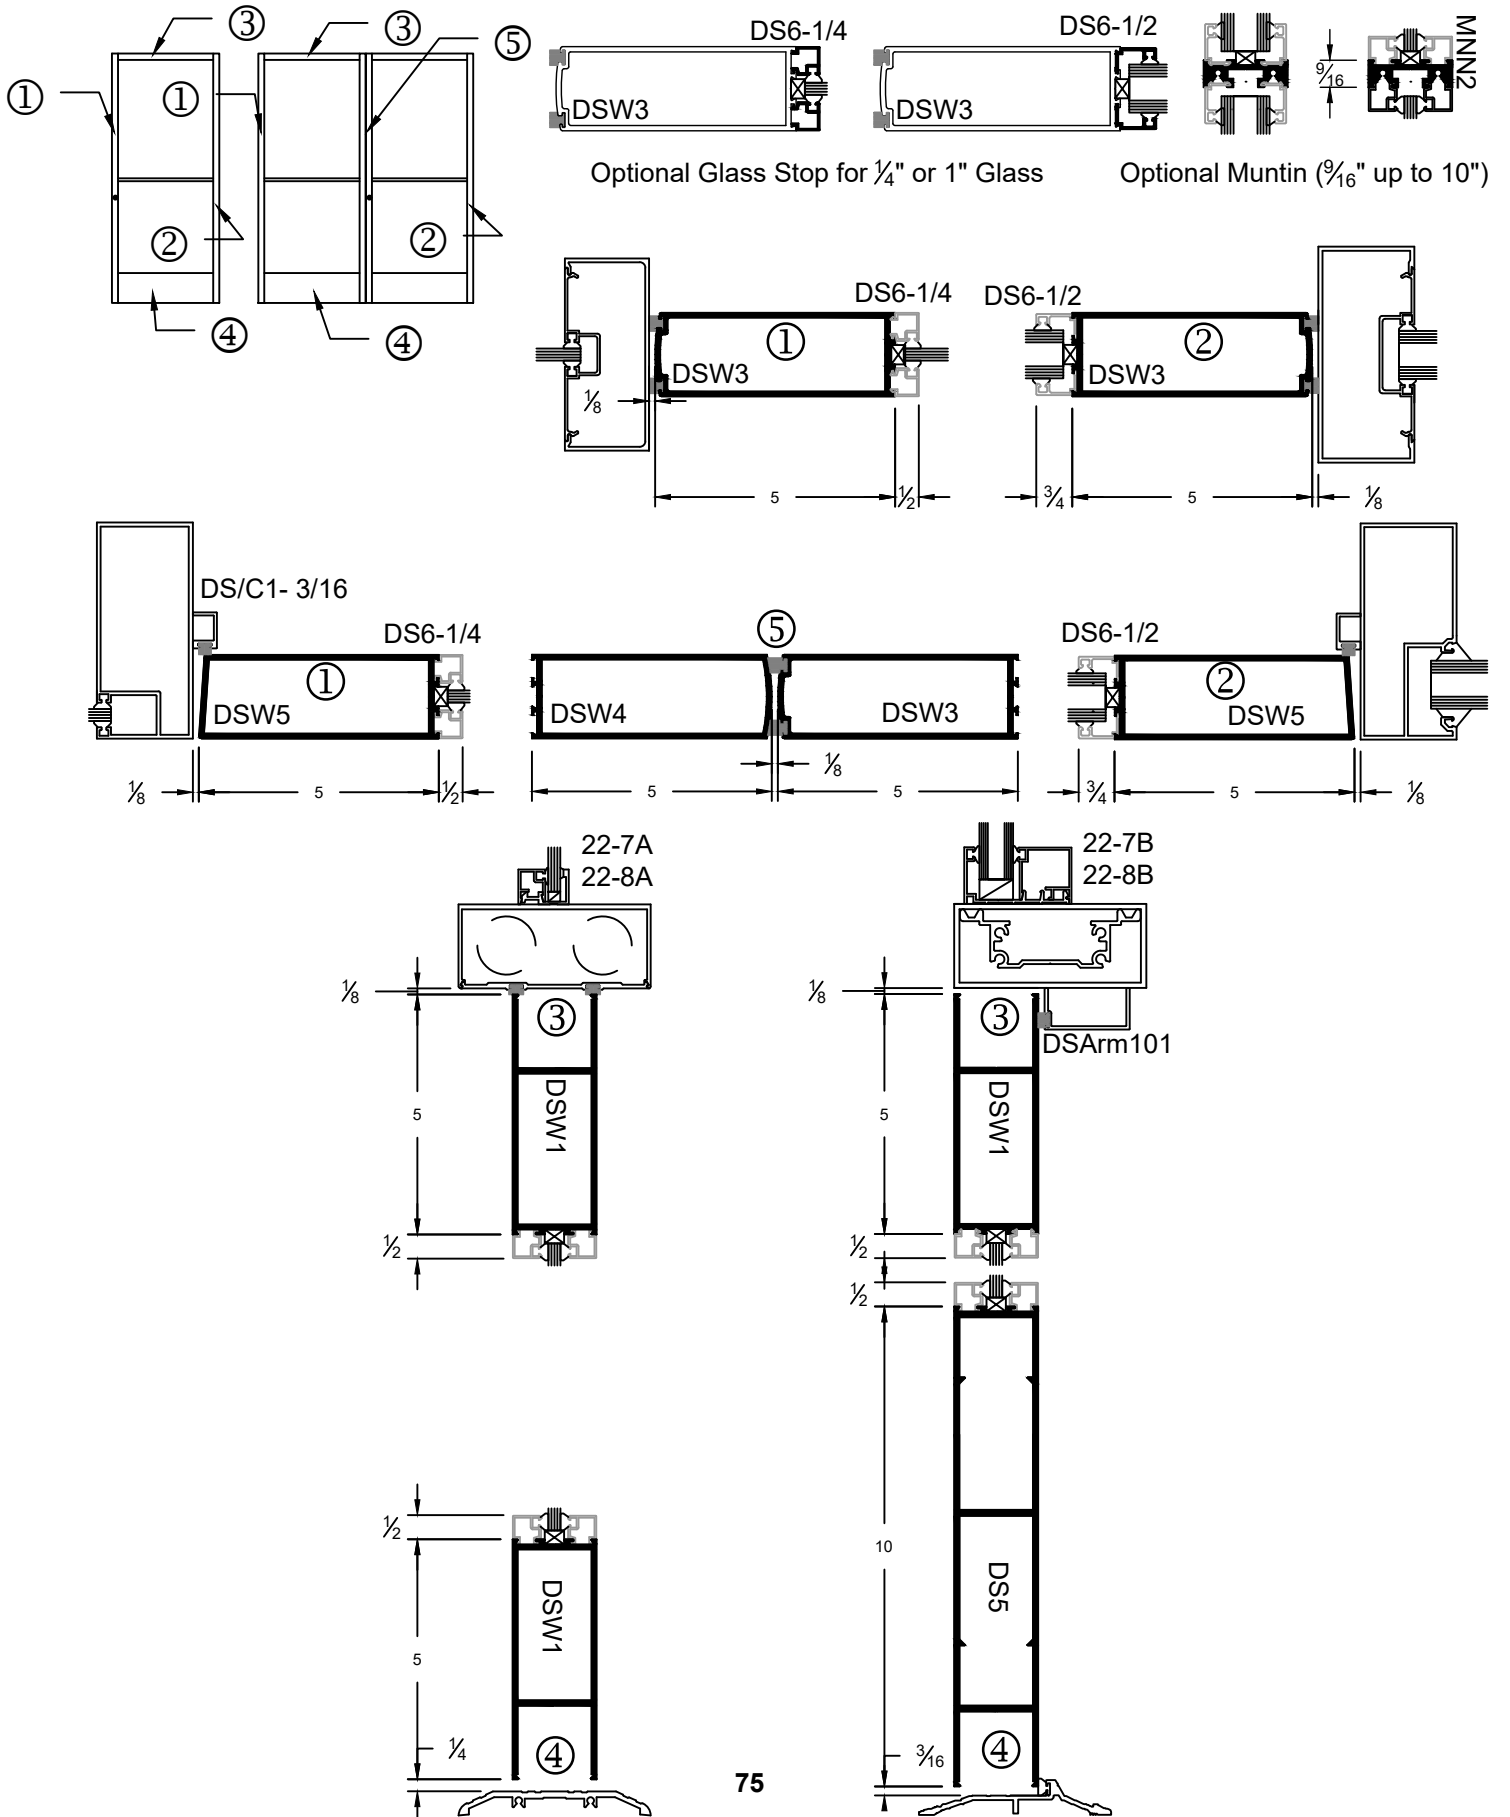

Joint of Door Stile  
& 5" Top Rail

DS-ANCH101

Joint of Door Stile  
& 10" Bottom Rail

# HS HARDWARE SOLUTIONS WIDE STILES ENTRANCE DOOR

1/4" Glass Stop & Stile

1" Glass Stop & Stile

Center Hung, Single Door

Offset Hung, Single Door

Meeting For Center / Offset Double Door

### Top Rail

Bottom Rail