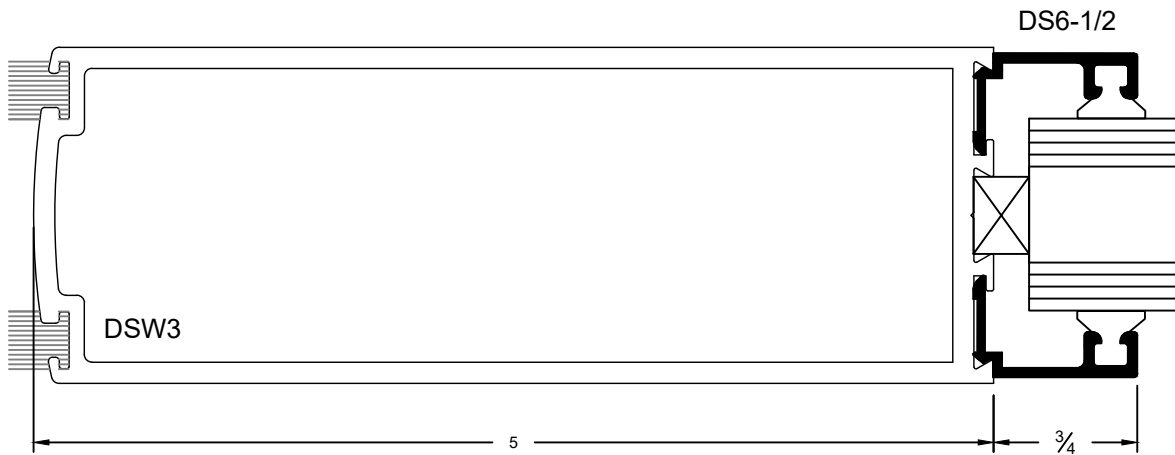

Joint of Door Stile  
& 5" Top Rail

DS-ANCH101

Joint of Door Stile  
& 10" Bottom Rail

# HS HARDWARE SOLUTIONS WIDE STILES ENTRANCE DOOR

1/4" Glass Stop & Stile

1" Glass Stop & Stile

Center Hung, Single Door

Offset Hung, Single Door

Meeting For Center / Offset Double Door