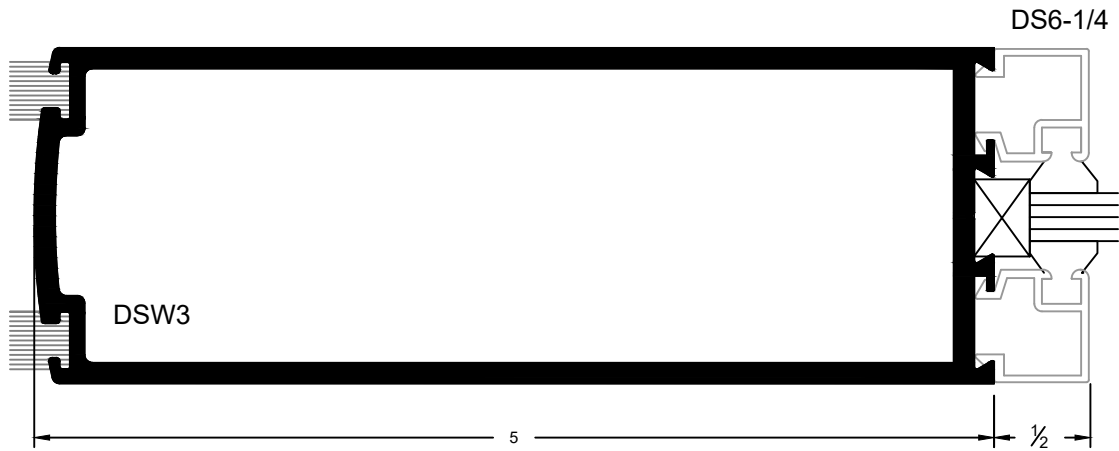

Joint of Door Stile  
& 5" Top Rail

DS-ANCH101

Joint of Door Stile  
& 10" Bottom Rail

# HS HARDWARE SOLUTIONS WIDE STILES ENTRANCE DOOR

1/4" Glass Stop & Stile

1" Glass Stop & Stile

Center Hung, Single Door

Offset Hung, Single Door

Meeting For Center / Offset Double Door

### Top Rail

Bottom Rail