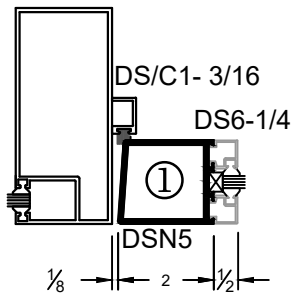

**Joint of Door Stile
& 2" Top Rail**
(Double Mohair)

**Joint of Door Stile
& 10" Bottom Rail**

HS HARDWARE SOLUTIONS NARROW STILES ENTRANCE DOOR

1/4" Glass Stop & Stile

1" Glass Stop & Stile

Center Hung, Single Door

Offset Hung, Single Door

Meeting For Center / Offset Door
(Double Mohair)

Meeting For Center / Offset Door
(Single Mohair)

Top Rail

Bottom Rails

HS HARDWARE SOLUTIONS NARROW STILES ENTRANCE DOOR