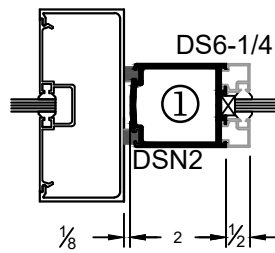

**Joint of Door Stile
& 2" Top Rail**
(Double Mohair)

**Joint of Door Stile
& 10" Bottom Rail**

HS HARDWARE SOLUTIONS NARROW STILES ENTRANCE DOOR

1/4" Glass Stop & Stile

1" Glass Stop & Stile

Center Hung, Single Door

Offset Hung, Single Door

Meeting For Center / Offset Door
(Double Mohair)

Meeting For Center / Offset Door
(Single Mohair)

Top Rail

Bottom Rails

HS HARDWARE SOLUTIONS NARROW STILES ENTRANCE DOOR