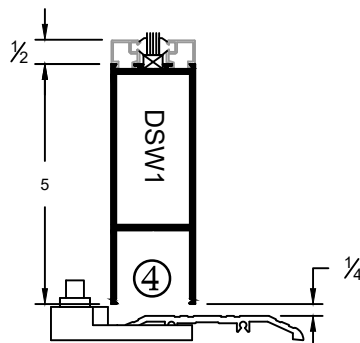

**Joint of Door Stile
& 2" Top Rail**
(Double Mohair)

**Joint of Door Stile
& 10" Bottom Rail**

HS HARDWARE SOLUTIONS NARROW STILES ENTRANCE DOOR

1/4" Glass Stop & Stile

1" Glass Stop & Stile

Center Hung, Single Door

Offset Hung, Single Door

Meeting For Center / Offset Door
(Double Mohair)

Meeting For Center / Offset Door
(Single Mohair)

Top Rail

Bottom Rails

HS HARDWARE SOLUTIONS NARROW STILES ENTRANCE DOOR