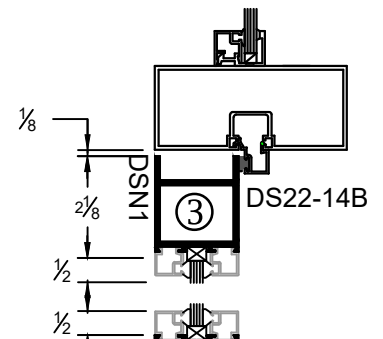

**Joint of Door Stile
& 2" Top Rail**
(Double Mohair)

**Joint of Door Stile
& 10" Bottom Rail**

HS HARDWARE SOLUTIONS NARROW STILES ENTRANCE DOOR

1/4" Glass Stop & Stile

1" Glass Stop & Stile

Center Hung, Single Door

Offset Hung, Single Door

Meeting For Center / Offset Door
(Double Mohair)

Meeting For Center / Offset Door
(Single Mohair)

Top Rail

Bottom Rails

HS HARDWARE SOLUTIONS NARROW STILES ENTRANCE DOOR