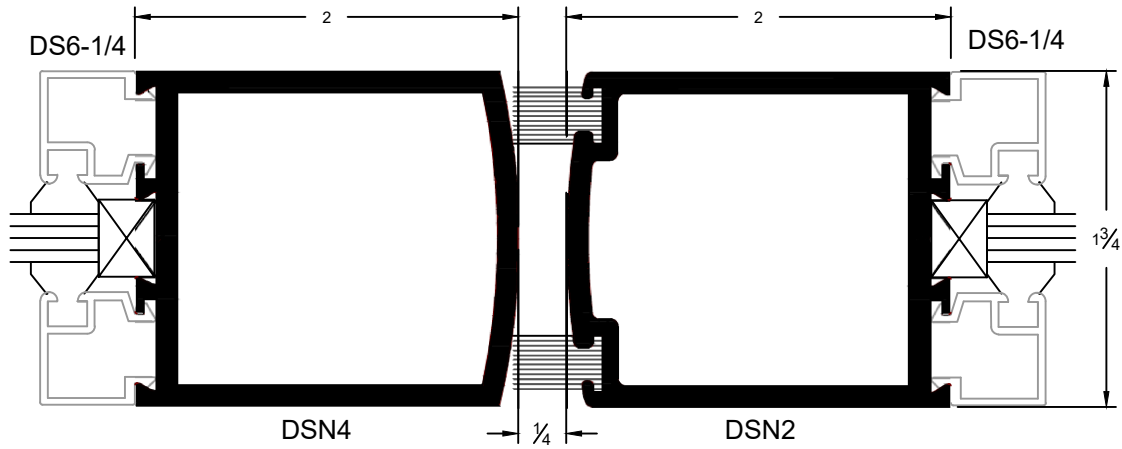

**Joint of Door Stile
& 2" Top Rail**
(Double Mohair)

**Joint of Door Stile
& 10" Bottom Rail**

HS HARDWARE SOLUTIONS NARROW STILES ENTRANCE DOOR

1/4" Glass Stop & Stile

1" Glass Stop & Stile

Center Hung, Single Door

Offset Hung, Single Door

Meeting For Center / Offset Door
(Double Mohair)

Meeting For Center / Offset Door
(Single Mohair)

Top Rail

Bottom Rails

HS HARDWARE SOLUTIONS NARROW STILES ENTRANCE DOOR