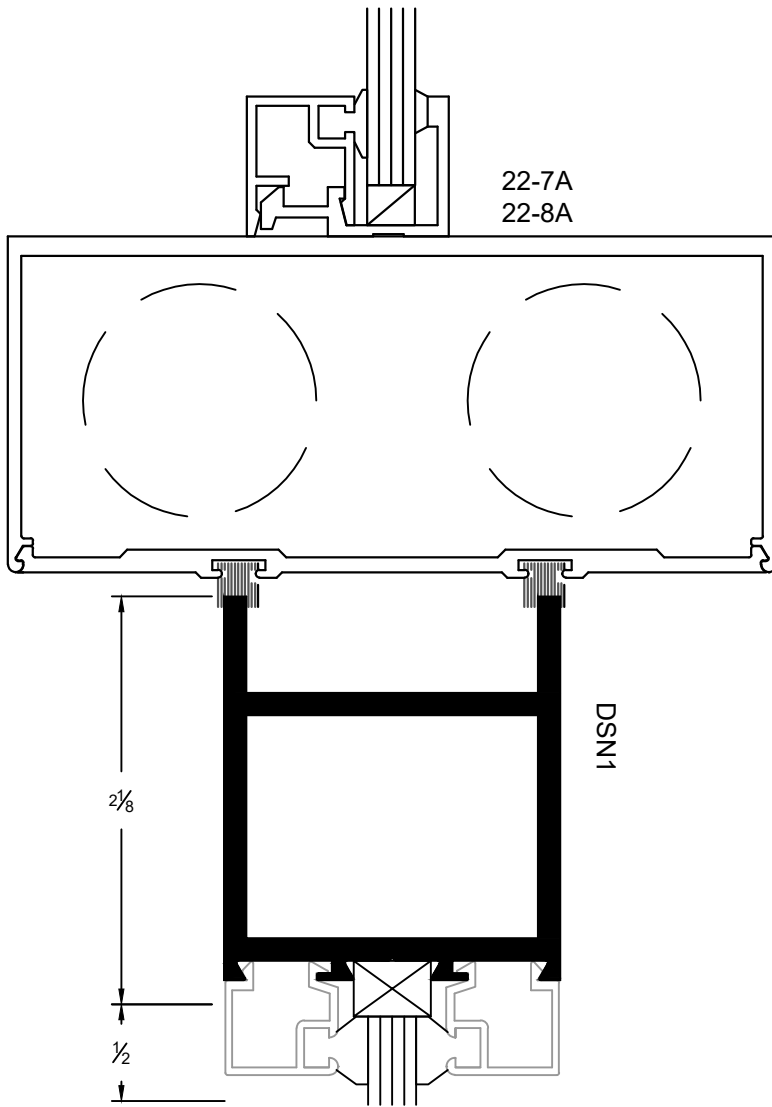

**Joint of Door Stile
& 2" Top Rail**
(Double Mohair)

**Joint of Door Stile
& 10" Bottom Rail**

HS HARDWARE SOLUTIONS NARROW STILES ENTRANCE DOOR

1/4" Glass Stop & Stile

1" Glass Stop & Stile

Center Hung, Single Door

Offset Hung, Single Door

Meeting For Center / Offset Door
(Double Mohair)

Meeting For Center / Offset Door
(Single Mohair)

Top Rail

Bottom Rails

HS HARDWARE SOLUTIONS NARROW STILES ENTRANCE DOOR