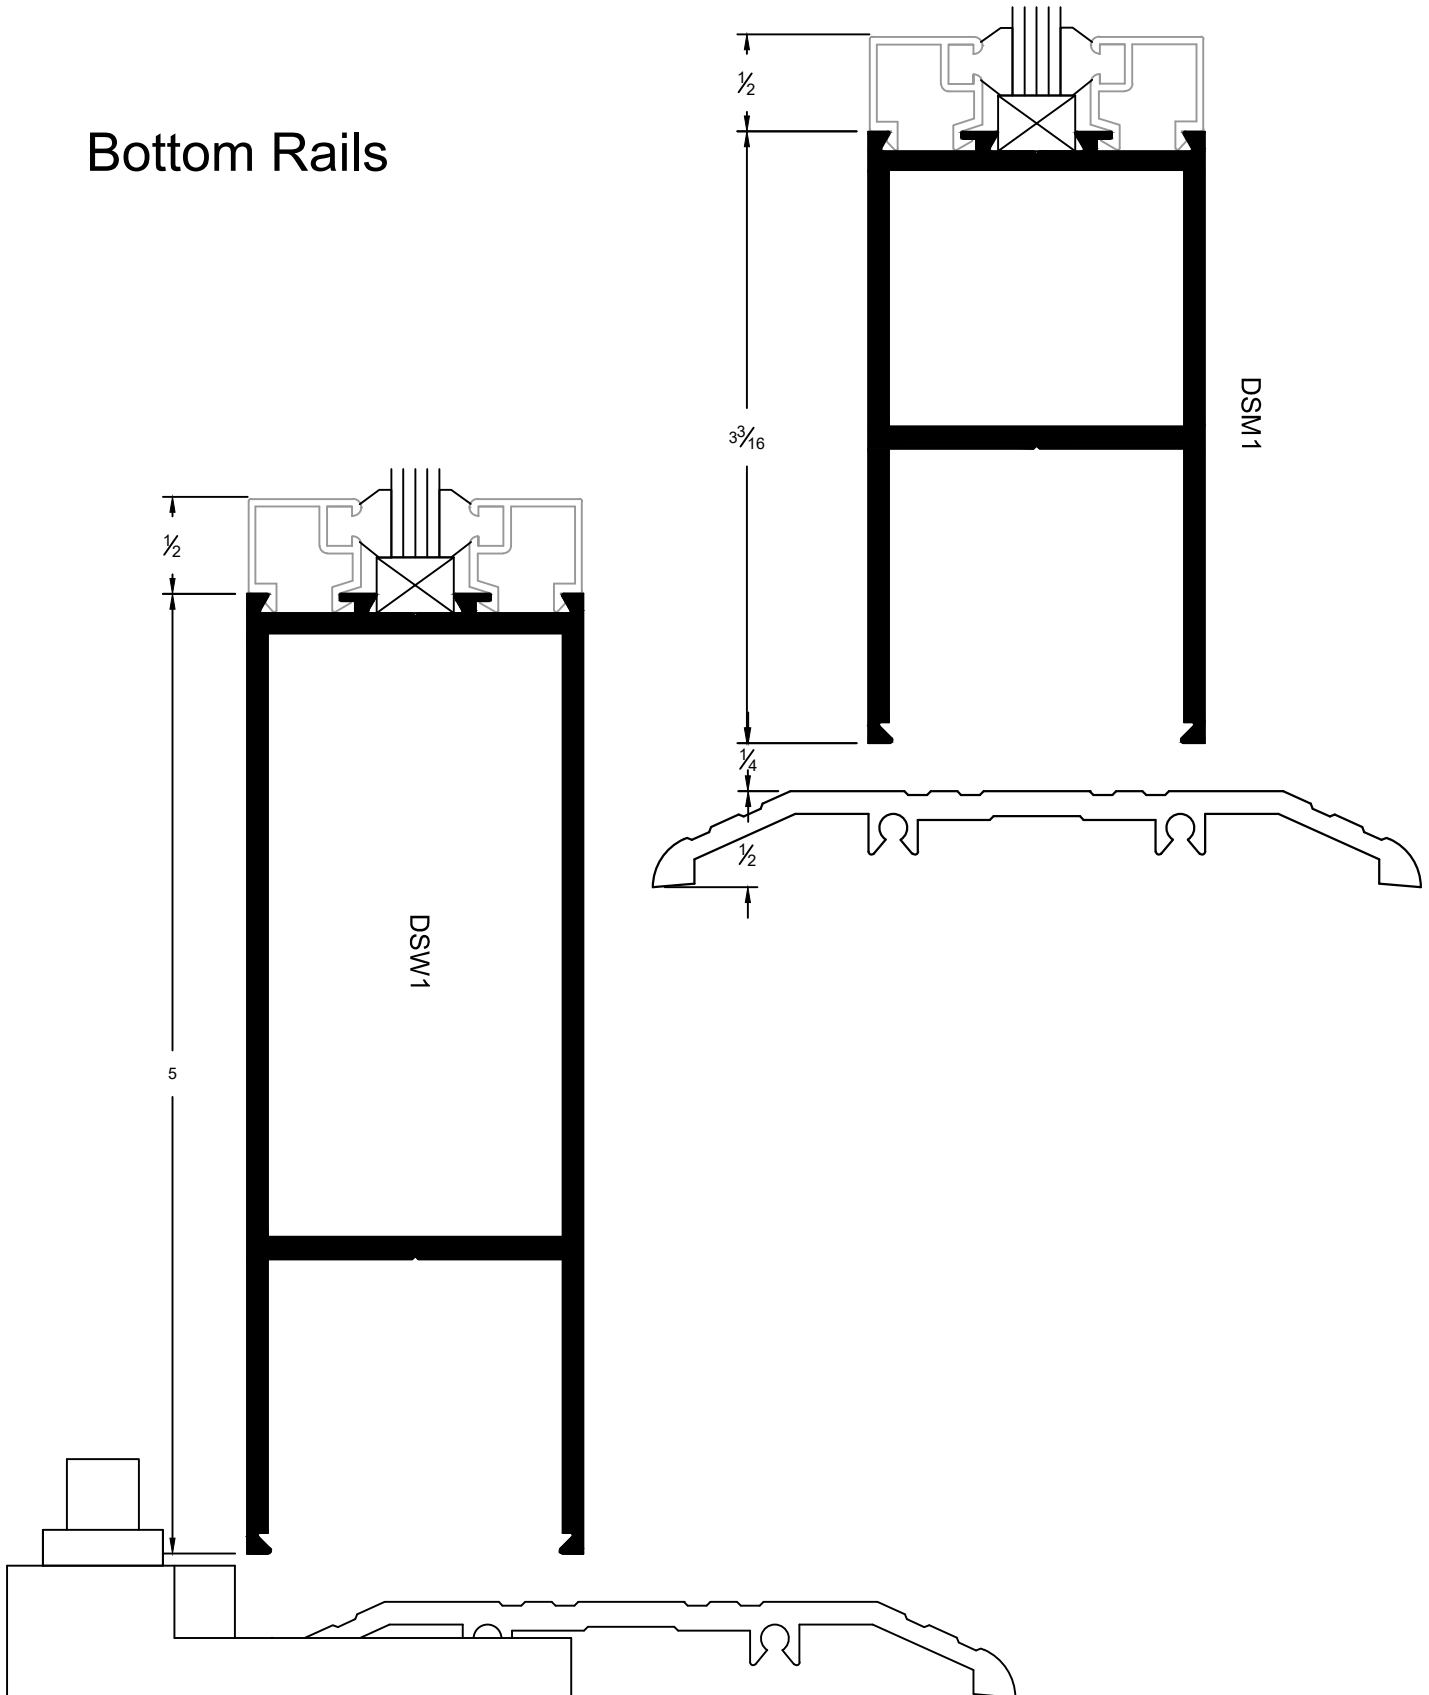

**Joint of Door Stile
& 2" Top Rail**
(Double Mohair)

**Joint of Door Stile
& 10" Bottom Rail**

HS HARDWARE SOLUTIONS NARROW STILES ENTRANCE DOOR

1/4" Glass Stop & Stile

1" Glass Stop & Stile

Center Hung, Single Door

Offset Hung, Single Door

Meeting For Center / Offset Door
(Double Mohair)

Meeting For Center / Offset Door
(Single Mohair)

Top Rail

Bottom Rails

HS HARDWARE SOLUTIONS NARROW STILES ENTRANCE DOOR