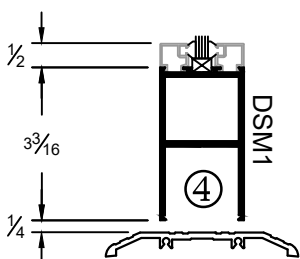

**Joint of Door Stile
& 2" Top Rail**
(Double Mohair)

**Joint of Door Stile
& 10" Bottom Rail**

HS HARDWARE SOLUTIONS NARROW STILES ENTRANCE DOOR

1/4" Glass Stop & Stile

1" Glass Stop & Stile

Center Hung, Single Door

Offset Hung, Single Door

Meeting For Center / Offset Door
(Double Mohair)

Meeting For Center / Offset Door
(Single Mohair)

Top Rail

Bottom Rails

HS HARDWARE SOLUTIONS NARROW STILES ENTRANCE DOOR