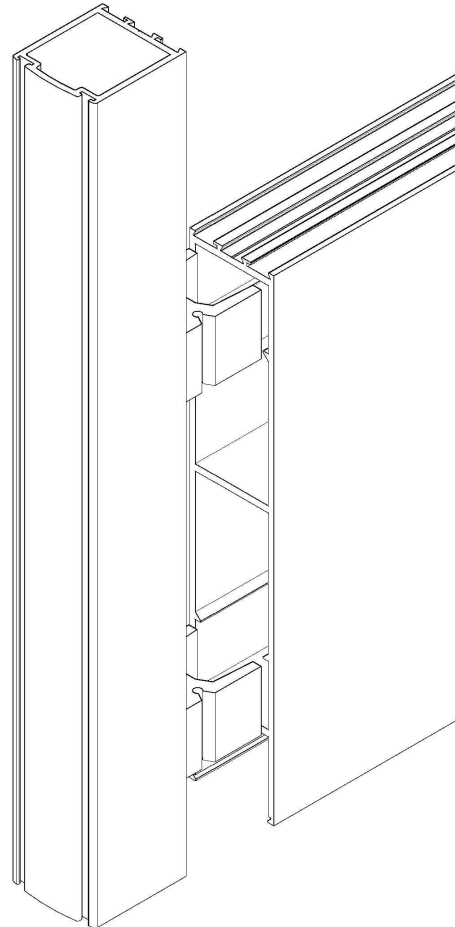

**Joint of Door Stile
& 2" Top Rail**
(Double Mohair)

**Joint of Door Stile
& 10" Bottom Rail**

HS HARDWARE SOLUTIONS NARROW STILES ENTRANCE DOOR

1/4" Glass Stop & Stile

1" Glass Stop & Stile

Center Hung, Single Door

Offset Hung, Single Door

Meeting For Center / Offset Door
(Double Mohair)

Meeting For Center / Offset Door
(Single Mohair)

Top Rail

Bottom Rails

HS HARDWARE SOLUTIONS NARROW STILES ENTRANCE DOOR