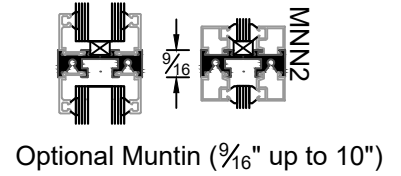

**Joint of Door Stile
& 2" Top Rail**
(Double Mohair)

**Joint of Door Stile
& 10" Bottom Rail**

HS HARDWARE SOLUTIONS NARROW STILES ENTRANCE DOOR

1/4" Glass Stop & Stile

1" Glass Stop & Stile

Center Hung, Single Door