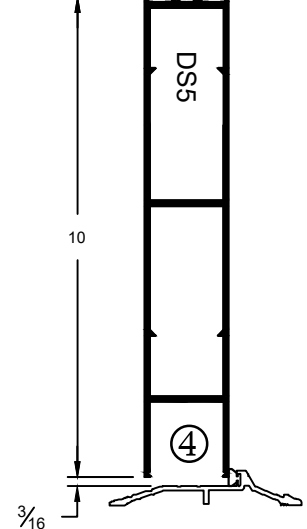

**Joint of Door Stile
& 2" Top Rail**
(Double Mohair)

**Joint of Door Stile
& 10" Bottom Rail**

HS HARDWARE SOLUTIONS NARROW STILES ENTRANCE DOOR

1/4" Glass Stop & Stile

1" Glass Stop & Stile

Center Hung, Single Door

Offset Hung, Single Door

Meeting For Center / Offset Door
(Double Mohair)

Meeting For Center / Offset Door
(Single Mohair)

Top Rail

Bottom Rails

HS HARDWARE SOLUTIONS NARROW STILES ENTRANCE DOOR