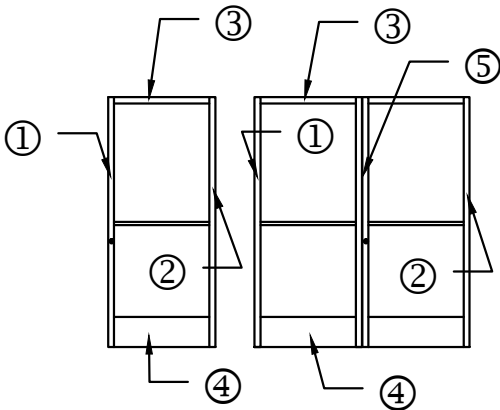

**Joint of Door Stile
& 2" Top Rail**
(Double Mohair)

**Joint of Door Stile
& 10" Bottom Rail**

HS HARDWARE SOLUTIONS NARROW STILES ENTRANCE DOOR

1/4" Glass Stop & Stile

1" Glass Stop & Stile

Center Hung, Single Door

Offset Hung, Single Door

Meeting For Center / Offset Door
(Double Mohair)

Meeting For Center / Offset Door
(Single Mohair)

Top Rail

Bottom Rails

HS HARDWARE SOLUTIONS NARROW STILES ENTRANCE DOOR