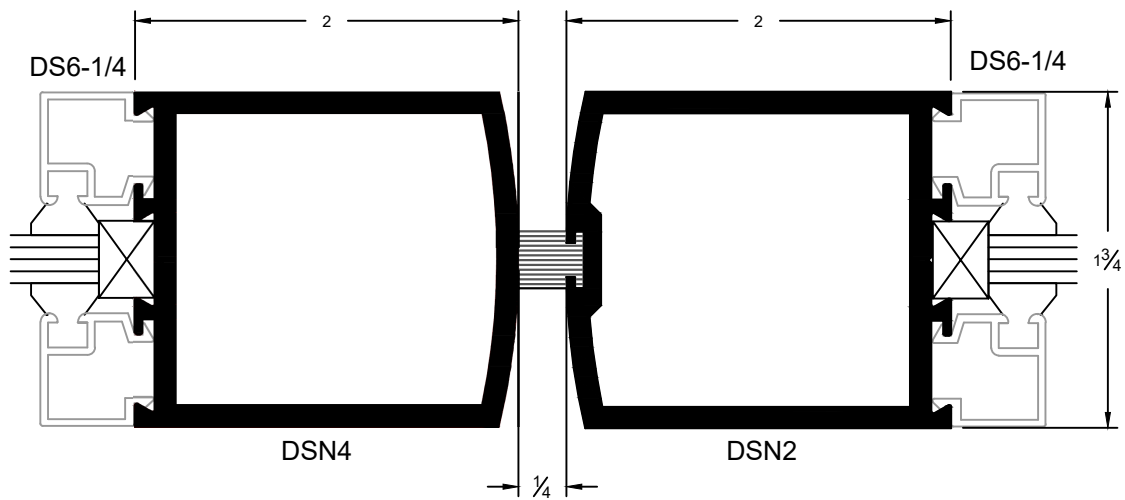

**Joint of Door Stile
& 2" Top Rail**
(Double Mohair)

**Joint of Door Stile
& 10" Bottom Rail**

HS HARDWARE SOLUTIONS NARROW STILES ENTRANCE DOOR

1/4" Glass Stop & Stile

1" Glass Stop & Stile

Center Hung, Single Door

Offset Hung, Single Door

Meeting For Center / Offset Door
(Double Mohair)

Meeting For Center / Offset Door
(Single Mohair)

Top Rail

Bottom Rails

HS HARDWARE SOLUTIONS NARROW STILES ENTRANCE DOOR