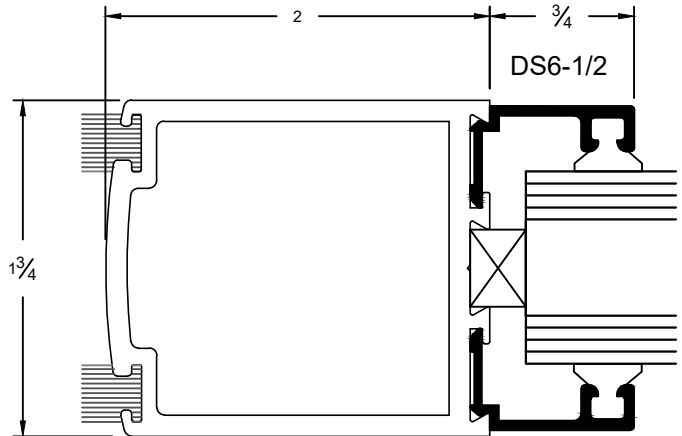

**Joint of Door Stile
& 2" Top Rail**
(Double Mohair)

**Joint of Door Stile
& 10" Bottom Rail**

HS HARDWARE SOLUTIONS NARROW STILES ENTRANCE DOOR

1/4" Glass Stop & Stile

1" Glass Stop & Stile

Center Hung, Single Door

Offset Hung, Single Door

Meeting For Center / Offset Door
(Double Mohair)

Meeting For Center / Offset Door
(Single Mohair)

Top Rail

Bottom Rails

HS HARDWARE SOLUTIONS NARROW STILES ENTRANCE DOOR