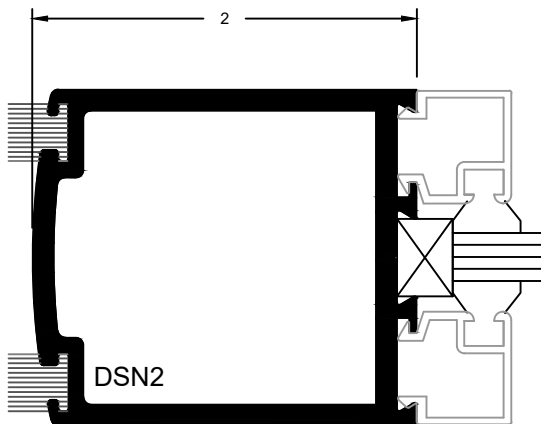

**Joint of Door Stile
& 2" Top Rail**
(Double Mohair)

**Joint of Door Stile
& 10" Bottom Rail**

HS HARDWARE SOLUTIONS NARROW STILES ENTRANCE DOOR

1/4" Glass Stop & Stile

1" Glass Stop & Stile

Center Hung, Single Door

Offset Hung, Single Door

Meeting For Center / Offset Door
(Double Mohair)

Meeting For Center / Offset Door
(Single Mohair)

Top Rail

Bottom Rails

HS HARDWARE SOLUTIONS NARROW STILES ENTRANCE DOOR