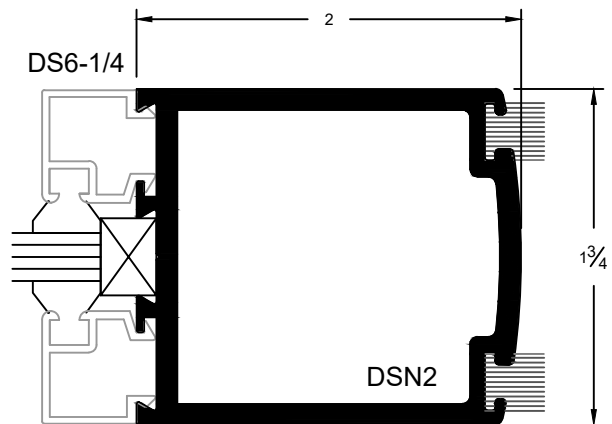

**Joint of Door Stile
& 2" Top Rail**
(Double Mohair)

**Joint of Door Stile
& 10" Bottom Rail**

HS HARDWARE SOLUTIONS NARROW STILES ENTRANCE DOOR

1/4" Glass Stop & Stile

1" Glass Stop & Stile

Center Hung, Single Door

Offset Hung, Single Door

Meeting For Center / Offset Door
(Double Mohair)

Meeting For Center / Offset Door
(Single Mohair)

Top Rail

Bottom Rails

HS HARDWARE SOLUTIONS NARROW STILES ENTRANCE DOOR