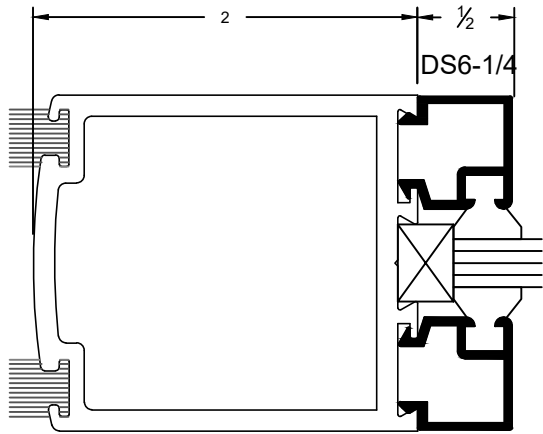

**Joint of Door Stile
& 2" Top Rail**
(Double Mohair)

**Joint of Door Stile
& 10" Bottom Rail**

HS HARDWARE SOLUTIONS NARROW STILES ENTRANCE DOOR

1/4" Glass Stop & Stile

1" Glass Stop & Stile

Center Hung, Single Door

Offset Hung, Single Door

Meeting For Center / Offset Door
(Double Mohair)

Meeting For Center / Offset Door
(Single Mohair)

Top Rail

Bottom Rails

HS HARDWARE SOLUTIONS NARROW STILES ENTRANCE DOOR