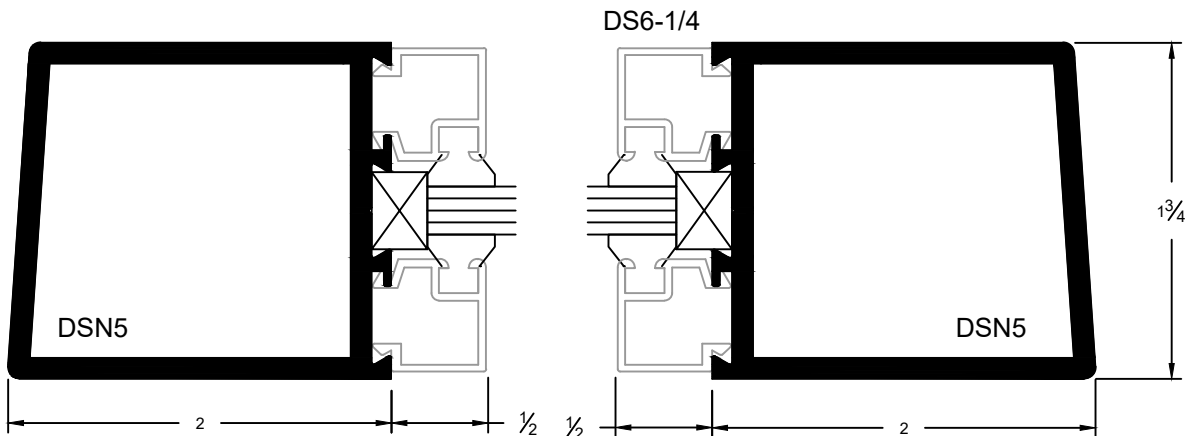

**Joint of Door Stile
& 2" Top Rail**
(Double Mohair)

**Joint of Door Stile
& 10" Bottom Rail**

HS HARDWARE SOLUTIONS NARROW STILES ENTRANCE DOOR

1/4" Glass Stop & Stile

1" Glass Stop & Stile

Center Hung, Single Door

Offset Hung, Single Door

Meeting For Center / Offset Door
(Double Mohair)

Meeting For Center / Offset Door
(Single Mohair)

Top Rail

Bottom Rails

HS HARDWARE SOLUTIONS NARROW STILES ENTRANCE DOOR