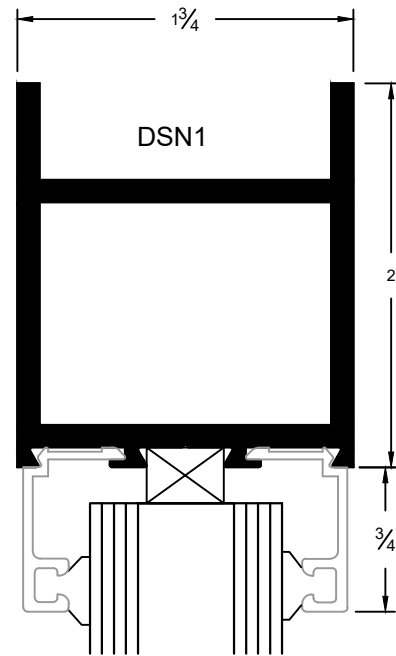

**Joint of Door Stile
& 2" Top Rail**
(Double Mohair)

**Joint of Door Stile
& 10" Bottom Rail**

HS HARDWARE SOLUTIONS NARROW STILES ENTRANCE DOOR

1/4" Glass Stop & Stile

1" Glass Stop & Stile

Center Hung, Single Door

Offset Hung, Single Door

Meeting For Center / Offset Door
(Double Mohair)

Meeting For Center / Offset Door
(Single Mohair)

Top Rail

Bottom Rails

HS HARDWARE SOLUTIONS NARROW STILES ENTRANCE DOOR