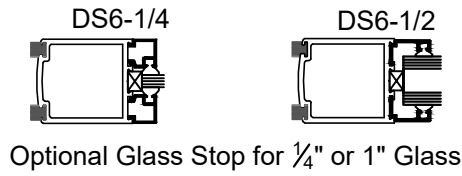

**Joint of Door Stile
& 2" Top Rail**
(Double Mohair)

**Joint of Door Stile
& 10" Bottom Rail**

HS HARDWARE SOLUTIONS NARROW STILES ENTRANCE DOOR

1/4" Glass Stop & Stile

1" Glass Stop & Stile

Center Hung, Single Door

Offset Hung, Single Door

Meeting For Center / Offset Door
(Double Mohair)

Meeting For Center / Offset Door
(Single Mohair)

Top Rail

Bottom Rails

HS HARDWARE SOLUTIONS NARROW STILES ENTRANCE DOOR