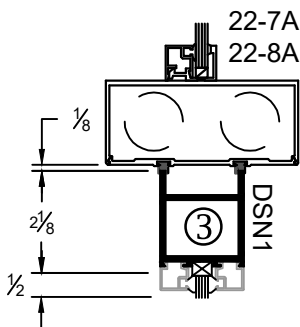

**Joint of Door Stile
& 2" Top Rail**
(Double Mohair)

**Joint of Door Stile
& 10" Bottom Rail**

HS HARDWARE SOLUTIONS NARROW STILES ENTRANCE DOOR

1/4" Glass Stop & Stile

1" Glass Stop & Stile

Center Hung, Single Door

Offset Hung, Single Door

Meeting For Center / Offset Door
(Double Mohair)

Meeting For Center / Offset Door
(Single Mohair)

Top Rail

Bottom Rails

HS HARDWARE SOLUTIONS NARROW STILES ENTRANCE DOOR