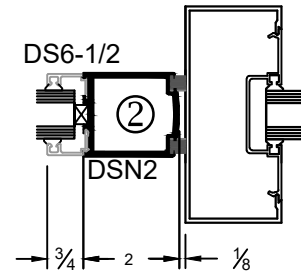

**Joint of Door Stile
& 2" Top Rail**
(Double Mohair)

**Joint of Door Stile
& 10" Bottom Rail**

HS HARDWARE SOLUTIONS NARROW STILES ENTRANCE DOOR

1/4" Glass Stop & Stile

1" Glass Stop & Stile

Center Hung, Single Door

Offset Hung, Single Door

Meeting For Center / Offset Door
(Double Mohair)

Meeting For Center / Offset Door
(Single Mohair)

Top Rail

Bottom Rails

HS HARDWARE SOLUTIONS NARROW STILES ENTRANCE DOOR