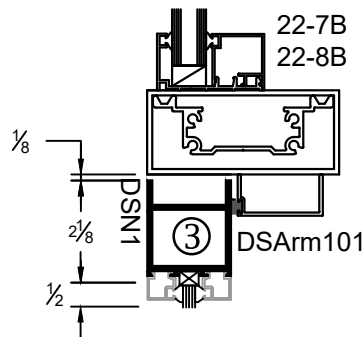

**Joint of Door Stile
& 2" Top Rail**
(Double Mohair)

**Joint of Door Stile
& 10" Bottom Rail**

HS HARDWARE SOLUTIONS NARROW STILES ENTRANCE DOOR

1/4" Glass Stop & Stile

1" Glass Stop & Stile

Center Hung, Single Door

Offset Hung, Single Door

Meeting For Center / Offset Door
(Double Mohair)

Meeting For Center / Offset Door
(Single Mohair)

Top Rail

Bottom Rails

HS HARDWARE SOLUTIONS NARROW STILES ENTRANCE DOOR