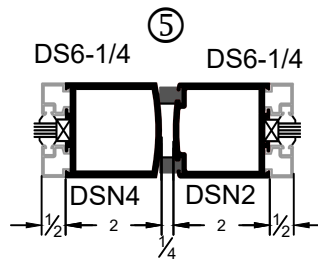

**Joint of Door Stile
& 2" Top Rail**
(Double Mohair)

**Joint of Door Stile
& 10" Bottom Rail**

HS HARDWARE SOLUTIONS NARROW STILES ENTRANCE DOOR

1/4" Glass Stop & Stile

1" Glass Stop & Stile

Center Hung, Single Door

Offset Hung, Single Door

Meeting For Center / Offset Door
(Double Mohair)

Meeting For Center / Offset Door
(Single Mohair)

Top Rail

Bottom Rails

HS HARDWARE SOLUTIONS NARROW STILES ENTRANCE DOOR