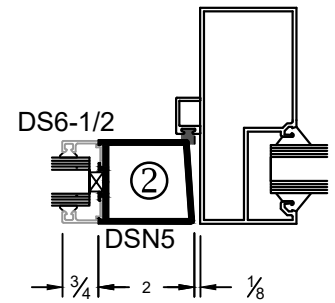

**Joint of Door Stile
& 2" Top Rail**
(Double Mohair)

**Joint of Door Stile
& 10" Bottom Rail**

HS HARDWARE SOLUTIONS NARROW STILES ENTRANCE DOOR

1/4" Glass Stop & Stile

1" Glass Stop & Stile

Center Hung, Single Door

Offset Hung, Single Door

Meeting For Center / Offset Door
(Double Mohair)

Meeting For Center / Offset Door
(Single Mohair)

Top Rail

Bottom Rails

HS HARDWARE SOLUTIONS NARROW STILES ENTRANCE DOOR