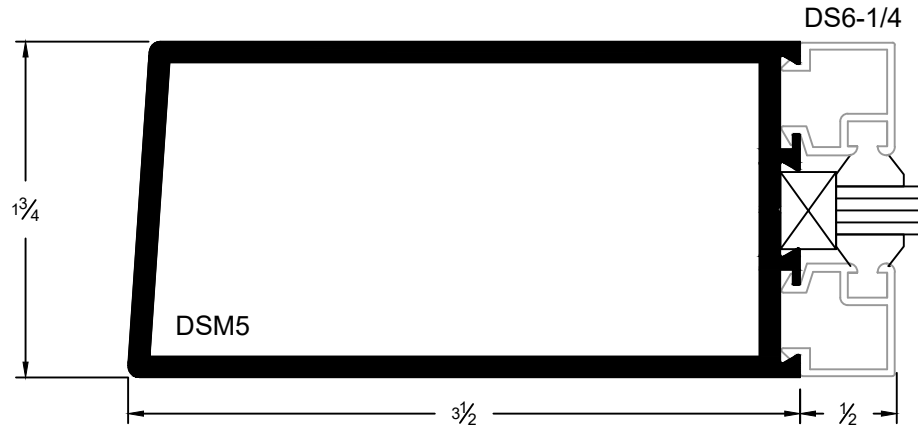

$\frac{1}{4}$ " Glass Stop & Stile

1" Glass Stop & Stile

Center Hung, Single Door

Offset Hung, Single Door

Meeting For Center / Offset Double Door

Bottom Rails