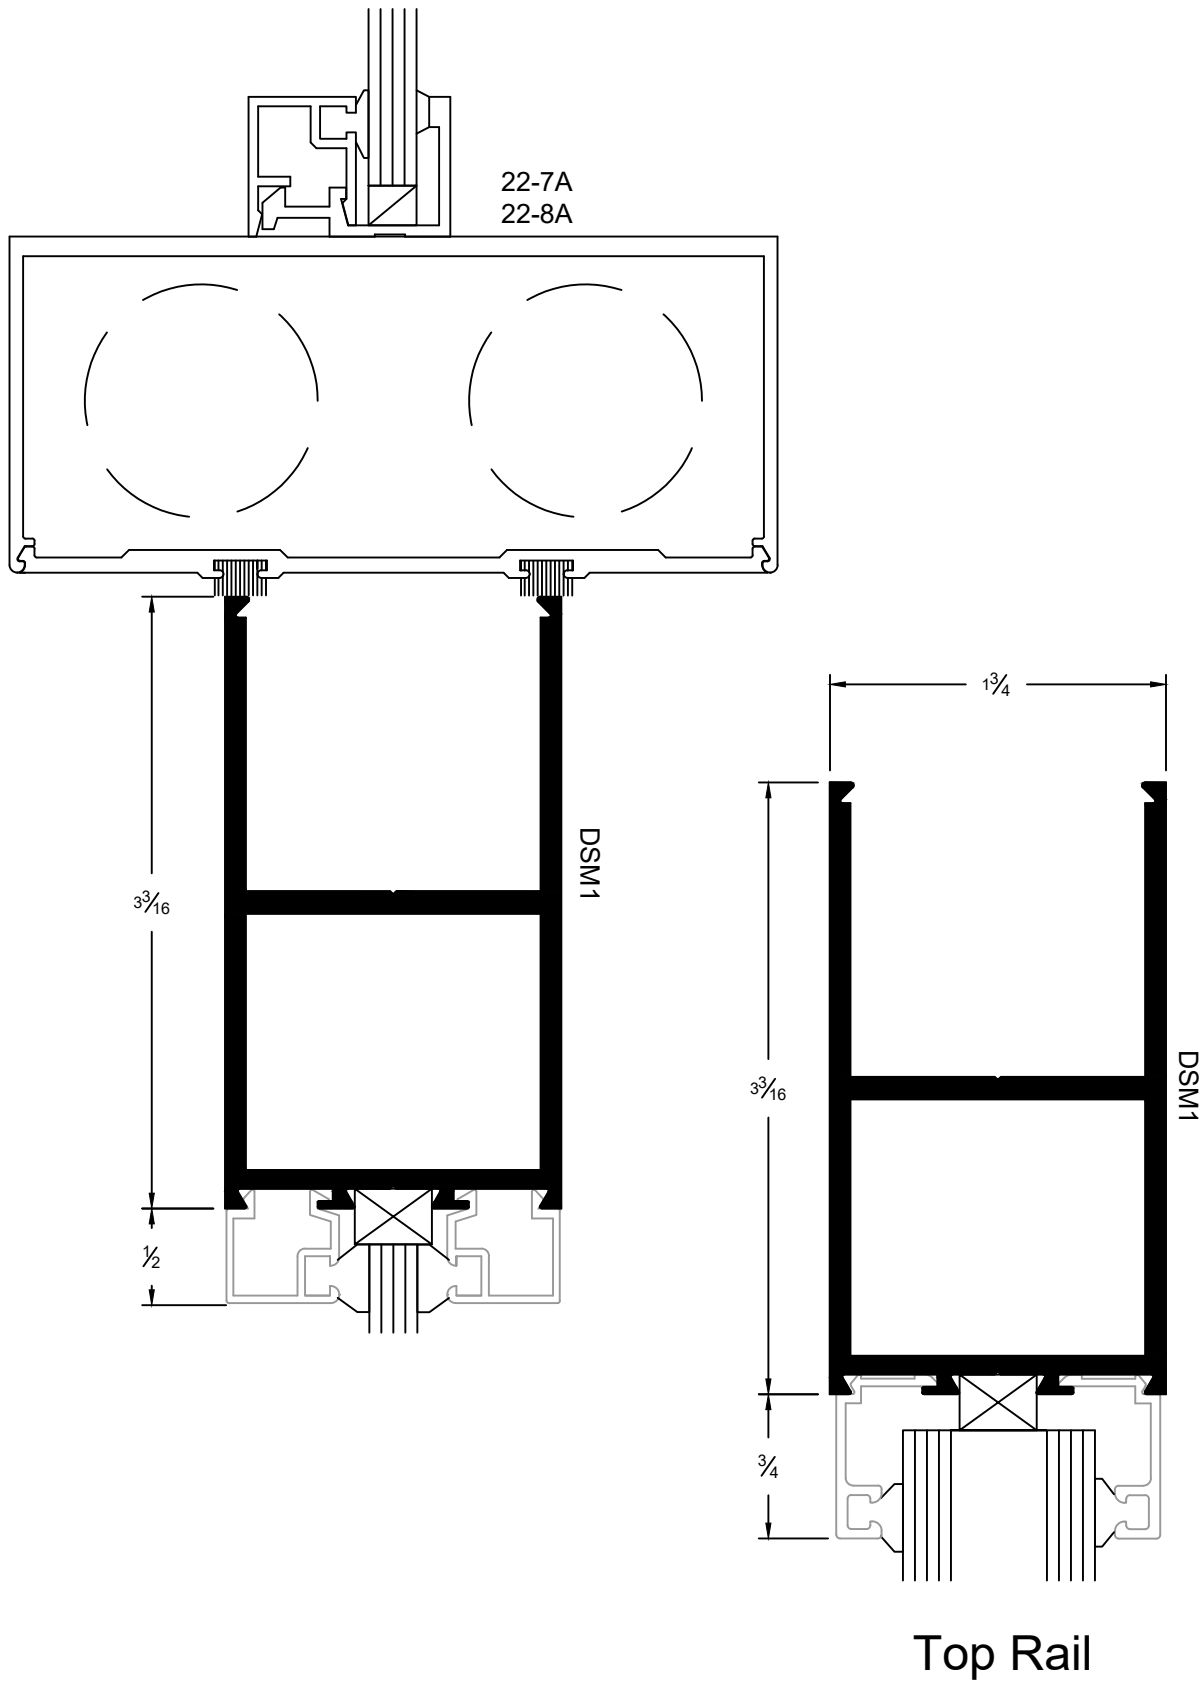

$\frac{1}{4}$ " Glass Stop & Stile

1" Glass Stop & Stile

Center Hung, Single Door

Offset Hung, Single Door

Meeting For Center / Offset Double Door

Bottom Rails