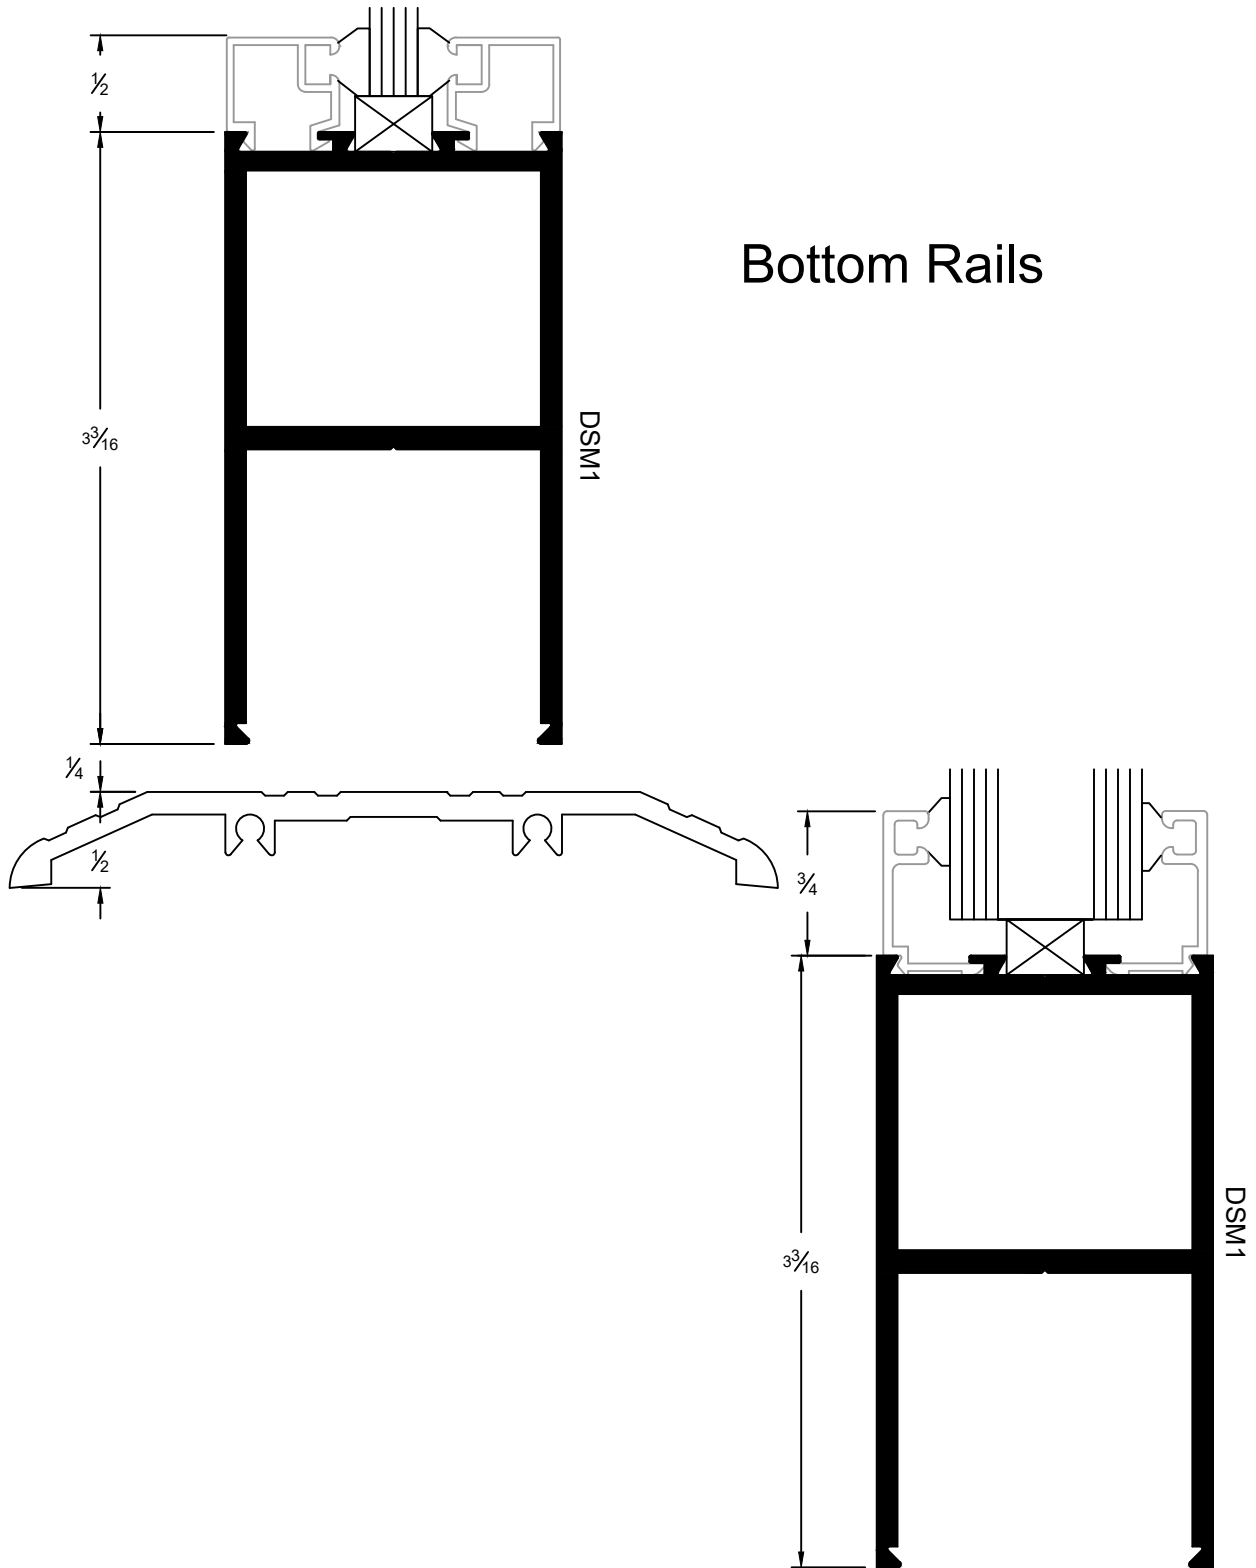

$\frac{1}{4}$ " Glass Stop & Stile

1" Glass Stop & Stile

Center Hung, Single Door

Offset Hung, Single Door

Meeting For Center / Offset Double Door

Bottom Rails