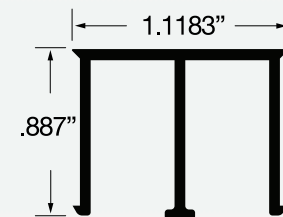

ROLLER TRACKS

- Custom Cut Lengths & Bunted for Manufacturers & Large Orders
- Made With AAMA Approved Window Profiles
- Quick & Easy Install

▶ **SOLD IN 12', 16' AND 17' LENGTHS**

RT4909

.63" X 1.15" Vinyl Roller Track

List Price (White Only): $24.30 Per 17' Pc.

Your Disc. Multiplier:

Your Price:

▶ Comes in Pack Quantities of 20

RT10316

.495" X 1.775" Vinyl Roller Track

List Price (White Only): $24.29 Per 16' Pc.

Your Disc. Multiplier:

Your Price:

▶ Comes in Pack Quantities of 20

FRAME FILLER

▶ **SOLD IN 12', 16' AND 17' LENGTHS**

TF020

.887" X 1.1183" Vinyl Filler Bar

List Price (White Only): $27.50 Per 17' Pc.

Your Disc. Multiplier:

Your Price:

▶ Comes in Pack Quantities of 20

TF98032

.925" X 1.8992" Vinyl Filler Bar

List Price (White Only): $23.00 Per 17' Pc.

Your Disc. Multiplier:

Your Price:

▶ Comes in Pack Quantities of 20