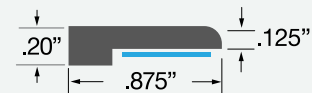

STB875

.125" X .875" Vinyl Setting Block

List Price: **\$.23 Per 4" Pc.**

Your Disc. Multiplier:

Your Price:

▶ 800 Piece or 25Lb. Bag

STBFX1050

.125" X 1.050" Vinyl Setting Block