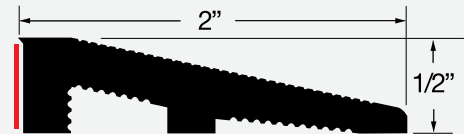

SR200-50

1/2" X 2" Vinyl Mini Sill Ramp

List Price (White Only): $71.20 Per 14' Pc.

Your Disc. Multiplier:

Your Price:

▶ Comes in Pack Quantities of 10