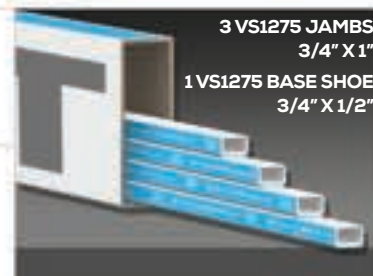

VS751PDK-8

Fits up to 8° 6° Patio Door

- ▶ List Price: \$69.43 Per 8 Ft. Kit

VS751PDK-12

Fits up to 12° 8° Patio Door

- ▶ List Price: \$94.78 Per 12 Ft. Kit

VS1275PDK-8

Fits up to 8° 6° Patio Door

- ▶ List Price: \$55.11 Per 8 Ft. Kit

VS1275PDK-12

Fits up to 12° 8° Patio Door

- ▶ List Price: \$72.74 Per 12 Ft. Kit

1: Install Sill Pan

2: Install Jamb Extender

3: Install Casing

4: Install Mini Sill Ramp