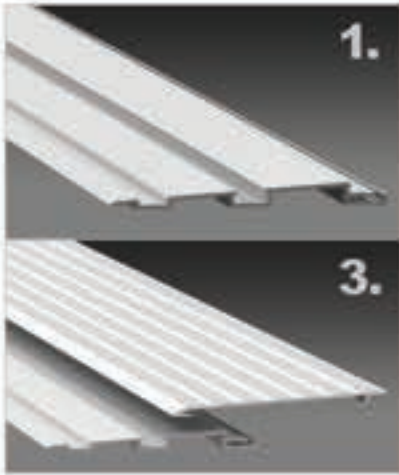

▶ Comes in Pack Quantities of 1

SUREBOND PVC CEMENT

- ▶ STRONGER THAN PVC ITSELF
- ▶ CLEANS UP WITH WATER
- ▶ VIRTUALLY NO ODOR

WHEELCHAIR ADA RAMP

WITH ALUMINUM BASE

- ▶ Vinyl Snap Cover
- ▶ Exterior Grade
- ▶ Modular Aluminum Base
- ▶ Hidden Screws Track