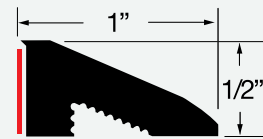

▶ **SOLD IN 7' AND 14' LENGTHS**

SR100-50

1/2" X 1" Vinyl Mini Sill Ramp

List Price (White Only): \$36.48 Per 14' Pc.

Your Disc. Multiplier:

Your Price:

▶ Comes in Pack Quantities of 10

SR150-50