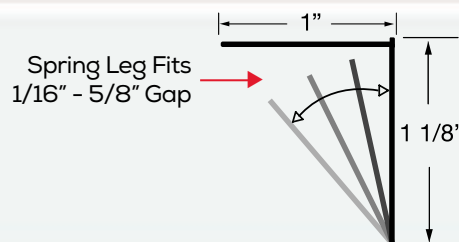

P2F100

1" X 1 1/8" Vinyl Flat Trim Spring

List Price (White Only): $9.83 Per 12' Pc.

Your Disc. Multiplier:

Your Price:

▶ Comes in Pack Quantities of 25