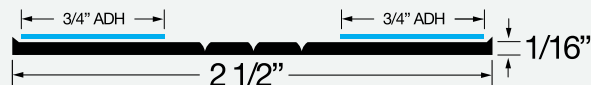

Snap in half to make 500'