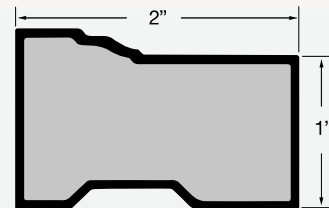

TRIMQUICK CASINGS

SOLD IN 14' LENGTHS

▶ Pre-Taped ▶ No Nailing & No Painting ▶ Installs in Minutes

TQ225

2 1/4" X 5/8" Pre-Taped Vinyl Casing

List Price (White Only): $25.35 Per 14' Pc.

Your Disc. Multiplier:

Your Price:

▶ Comes in Pack Quantities of 10

TQ275

2 3/4" X 5/8" Pre-Taped Vinyl Casing

List Price (White Only): $30.86 Per 14' Pc.

Your Disc. Multiplier:

Your Price:

▶ Comes in Pack Quantities of 10

TQ325

3 1/4" X 5/8" Pre-Taped Vinyl Casing

List Price (White Only): $35.27 Per 14' Pc.

Your Disc. Multiplier:

Your Price:

▶ Comes in Pack Quantities of 10

FLT225

2 1/4" X 5/8" Pre-Taped Vinyl Casing

List Price (White Only): $25.35 Per 14' Pc.

Your Disc. Multiplier:

Your Price:

▶ Comes in Pack Quantities of 10

CELM

1" X 2" Cellular Brick Mold

List Price (White Only): $41.33 Per 14' Pc.

Your Disc. Multiplier:

Your Price:

▶ Comes in Pack Quantities of 6

▶ CASING ACCESSORIES

CNRCLP

For TQ225/TQ275/TQ325

List Price: $31.96 Per Pk.

Your Disc. Multiplier:

Your Price:

▶ Comes in Packs of 10

ROSETTE

End Caps for FLT225

List Price: $20.54 Per Pk.

Your Disc. Multiplier:

Your Price:

PLNBLK

Plinth Blocks for FLT225

List Price: $42.23 Per Pk.

Your Disc. Multiplier:

Your Price:

▶ Comes in Packs of 10