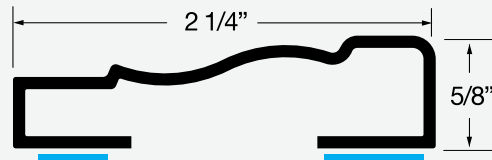

TQ275

2 3/4" X 5/8" Pre-Taped Vinyl Casing

List Price (White Only): $30.86 Per 14' Pc.

Your Disc. Multiplier:

Your Price:

▶ Comes in Pack Quantities of 10