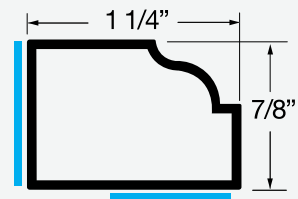

▶ Comes in Pack Quantities of 25

OG1125

7/8" X 1 1/4" Decorative Jamb Extender

List Price (White Only): **\$35.60 Per 14' Pc.**

Your Disc. Multiplier:

Your Price:

▶ Comes in Pack Quantities of 20

OG1750