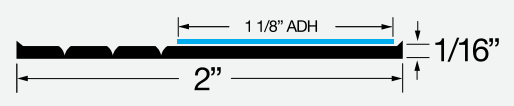

▶ Comes in Pack Quantities of 25 & 50

DS200

2" Wide Flat Trim with 1 1/8" Adhesive

List Price (White Only): **\$12.15 Per 12' Pc.**

Your Disc. Multiplier:

Your Price:

▶ Comes in Pack Quantities of 50

TRIMQUICK FLAT TRIM