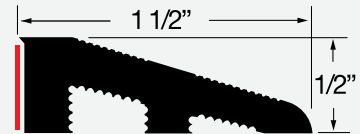

SR150-50

1/2" X 1 1/2" Vinyl Mini Sill Ramp

List Price (White Only): $55.00 Per 14' Pc.

Your Disc. Multiplier:

Your Price:

▶ Comes in Pack Quantities of 10