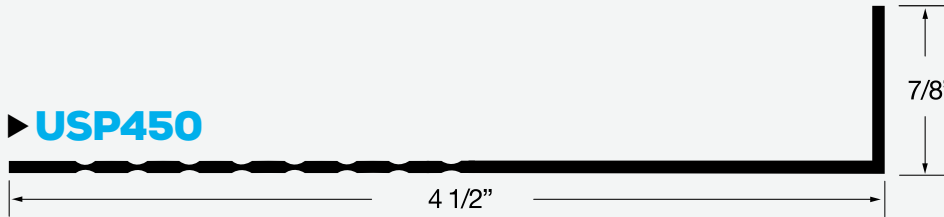

UNIVERSAL SILLPAN

▶ Adjustable Depth Sill ▶ Seamless, Bendable Pan ▶ Color Matched Vinyl

▶ **SOLD IN 7', 9', 11', AND 13' LENGTHS**

USP450

7/8" X 4 1/2" Vinyl Sill Pan

List Price (White): $17.19 Per 9' Pc.

Your Disc. Multiplier:

Your Price:

- Comes in Pack Quantities of 10
- Comes in 7', 9', 11', and 13' Lengths

USP650

7/8" X 6 1/2" Vinyl Sill Pan

List Price (White): $25.02 Per 9' Pc.

Your Disc. Multiplier:

Your Price:

- Comes in Pack Quantities of 10
- Comes in 7', 9', 11', and 13' Lengths

▶ USP450

▶ USP650

▶ **FITS 3 1/4" - 5 1/4" FRAME** ◀

HS HARDWARE SOLUTIONS