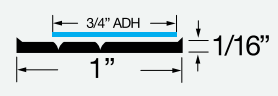

DS100

1" Wide Flat Trim with 3/4" Adhesive

List Price (White Only): **\$8.11 Per 12' Pc.**

Your Disc. Multiplier:

Your Price:

▶ Comes in Pack Quantities of 50

DS125

1 1/4" Wide Flat Trim with 3/4" Adhesive