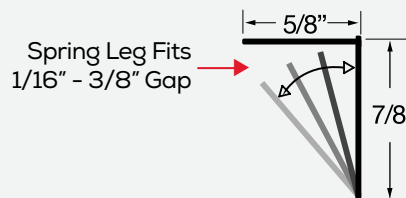

HEAD EXPANDERS

▶ SOLD IN 14' LENGTHS

HDEXP1132

1 1/8" X 3 1/8" Vinyl Head Expander

List Price (White Only): $37.24 Per 14' Pc.

Your Disc. Multiplier:

Your Price:

▶ Comes in Pack Quantities of 6

HDEXP1536

1 1/2" X 3 5/8" Vinyl Head Expander

List Price (White Only): $46.55 Per 14' Pc.

Your Disc. Multiplier:

Your Price:

▶ Comes in Pack Quantities of 6

PRESS2FIT

▶ Press2Fit Fills 1/2" Gap ▶ Just Press Into Gap ▶ No Caulking Needed

P2F58

5/8" X 7/8" Vinyl Flat Trim Spring

List Price (White Only): $5.62 Per 12' Pc.

Your Disc. Multiplier:

Your Price:

▶ Comes in Pack Quantities of 50

P2F100

1" X 1 1/8" Vinyl Flat Trim Spring

List Price (White Only): $9.83 Per 12' Pc.

Your Disc. Multiplier:

Your Price:

▶ Comes in Pack Quantities of 25