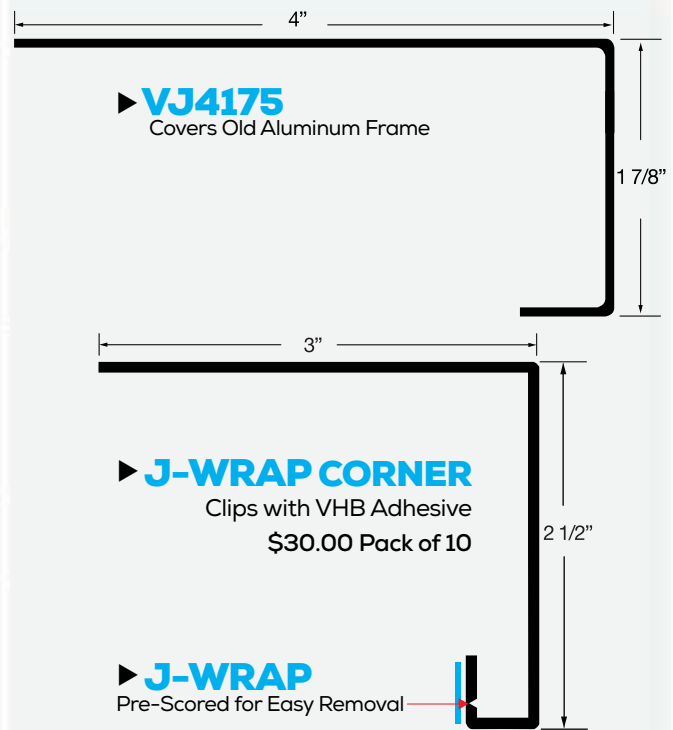

SUREBOND PVC CEMENT

- STRONGER THAN PVC ITSELF
- CLEANS UP WITH WATER
- VIRTUALLY NO ODOR