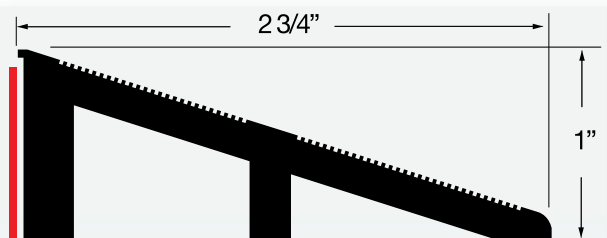

▶ Comes in Pack Quantities of 10

SR275-100

1" X 2 3/4" Vinyl Mini Sill Ramp

List Price (White Only): \$98.50 Per 14' Pc.

Your Disc. Multiplier:

Your Price:

▶ Comes in Pack Quantities of 10

UNIVERSAL SILLPAN