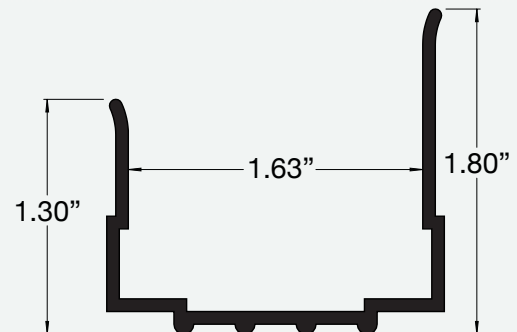

WINDOW TRANSPORTATION S O L U T I O N S

- Protects Window During Transportation
- Easy On / Easy Off and is Reusable
- Custom Sizes Available for Window Manufacturers
- Saves Time and Cost Compared to Wood Shipping Blocks

SBFF2538

- Snap-On Flush Fin Protector
- Fits 1/4" to 3/8" Flush Fin

List Price: $0.75 Per 5" Pc.

Your Disc. Multiplier:

Your Price:

▶ 217 Pieces Per 25 Lb. Bag

SBCHL800

- Peel & Stick Block Frame Flange Protector
- Fits 1/2" to 7/8" Flange Protector

List Price: $1.11 Per 8" Pc.

Your Disc. Multiplier:

Your Price:

▶ 180 Pieces Per 25 Lb. Bag

SBPDG

- Snap On Patio Door Protector
- Fits 1.63" Door

List Price: $3.08 Per 10" Pc.

Your Disc. Multiplier:

Your Price:

▶ 100 Pieces Per 25 Lb. Bag