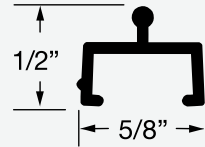

SCRTRK

1/2" X 5/8" Vinyl Screen Track

List Price: $12.12 Per 8' Pc.

Your Disc. Multiplier:

Your Price:

▶ Comes in Pack Quantities of 25

WEATHERSTRIP & SECURITY CLIP

WST9806G

.27" X .60" Vinyl Weatherstrip

List Price: $27.30 Per 17' Pc.

Your Disc. Multiplier:

Your Price:

▶ Comes in Pack Quantities of 25