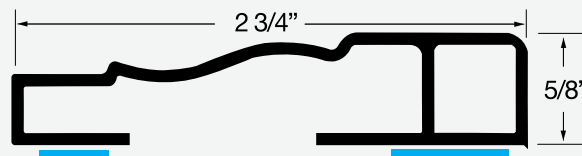

TQ325

3 1/4" X 5/8" Pre-Taped Vinyl Casing

List Price (White Only): $35.27 Per 14' Pc.

Your Disc. Multiplier:

Your Price:

▶ Comes in Pack Quantities of 10