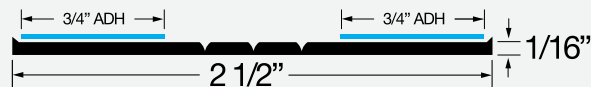

TRFD200

2" Wide Flat Trim with Dual 3/4" Adhesive

Retail Price: **\$1.36 Per Ft.**

Your Disc. Multiplier:

Your Price:

▶ Comes on a 250 Ft. Reel

Snap in half to make 500'

TRFD250

2 1/2" Wide Flat Trim w/Dual 3/4" Adhesive

Retail Price: **\$1.68 Per Ft.**

Your Disc. Multiplier:

Your Price:

▶ Comes on a 250 Ft. Reel

Snap in half to make 500'

TRIMREEL L-SHAPES

▶ Create Vinyl Jamb ▶ Create Vinyl Corners ▶ Exterior Grade PVC