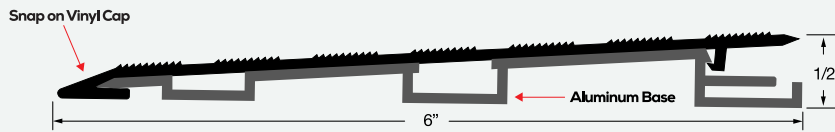

CUSTOM SIZES AVAILABLE

ADA-6W-36

6" Wide Vinyl ADA Wheelchair Ramp

List Price (White): $42.16 Per 36" Pc.

Your Disc. Multiplier:

Your Price:

CUSTOM SIZES AVAILABLE

ADA-12W-36

12" Wide Vinyl ADA Wheelchair Ramp

List Price (White): $84.32 Per 36" Pc.

Your Disc. Multiplier:

Your Price:

▶ Sold Individually in 36" & 48" Lengths