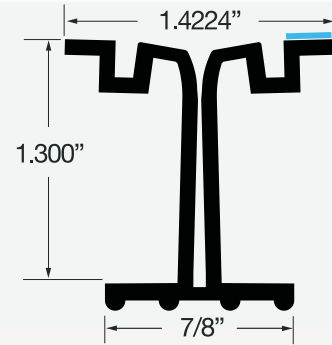

WINDOW TRANSPORTATION S O L U T I O N S

- Protects Window During Transportation
- Easy On / Easy Off and Reusable
- Custom Sizes Available for Window Manufacturers
- Saves Time and Cost Compared to Wood Shipping Blocks

ISSBG

- Peel & Stick Nail Fin Protector
- Fits 1.300" Fin & Smaller

List Price: **$1.40 Per 8" Pc.**

Your Disc. Multiplier:

Your Price:

▶ 142 Pieces or 25 Lb. Bag