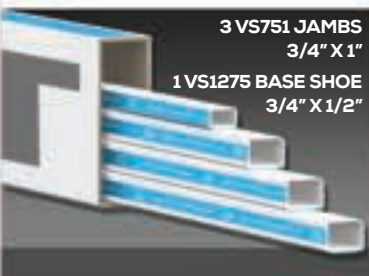

- List Price: \$114.62 Per 12 Ft. Kit

FLT225 KIT INCLUDES

2 Rosettes and 2 Plinth Blocks

CASING KITS INCLUDE

2 Corner Clips

JAMB KITS

CHOOSE THE RIGHT JAMB KIT FOR YOUR JOB

- ▶ All Jamb Kits Come in 8 and 12 Foot Lengths

VS751PDK-8

Fits up to 8° 6° Patio Door

- ▶ List Price: \$69.43 Per 8 Ft. Kit

VS751PDK-12

Fits up to 12° 8° Patio Door

- ▶ List Price: \$94.78 Per 12 Ft. Kit

VS1275PDK-8

Fits up to 8° 6° Patio Door