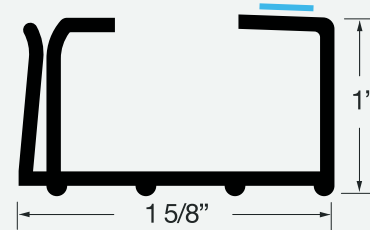

SBPDG

- Snap On Patio Door Protector
- Fits 1.63" Door

List Price: $3.08 Per 10" Pc.

Your Disc. Multiplier:

Your Price:

▶ 100 Pieces Per 25 Lb. Bag