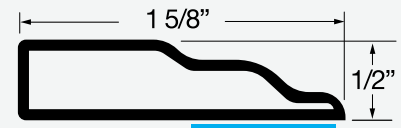

▶ Comes in Pack Quantities of 25

OG1125

7/8" X 1 1/4" Decorative Jamb Extender

List Price (White Only): **\$35.60 Per 14' Pc.**

Your Disc. Multiplier:

Your Price:

▶ Comes in Pack Quantities of 20

OG1750

1/2" X 1 5/8" Decorative Jamb Extender

List Price (White Only): **\$32.40 Per 14' Pc.**

Your Disc. Multiplier:

Your Price:

▶ Comes in Pack Quantities of 20

HS **HARDWARE SOLUTIONS**

TRIMQUICK CASINGS

SOLD IN 14' LENGTHS