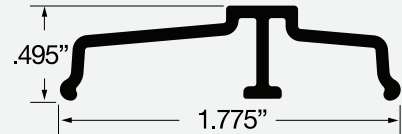

RT10316

.495" X 1.775" Vinyl Roller Track

List Price (White Only): $24.29 Per 16' Pc.

Your Disc. Multiplier:

Your Price:

▶ Comes in Pack Quantities of 20

FRAME FILLER

▶ **SOLD IN 12', 16' AND 17' LENGTHS**

TF020

.887" X 1.1183" Vinyl Filler Bar

List Price (White Only): $27.50 Per 17' Pc.

Your Disc. Multiplier:

Your Price:

▶ Comes in Pack Quantities of 20