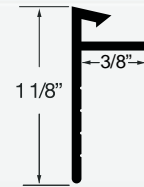

SSA120

1 1/8" X 3/8" Sloped Sill Adapter

List Price (White Only): $12.72 Per 14' Pc.

Your Disc. Multiplier:

Your Price:

Weights .087 Lbs/Ft.

▶ Comes in Pack Quantities of 20