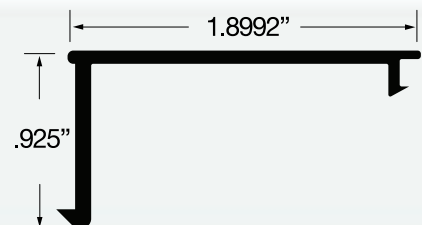

Your Disc. Multiplier:

Your Price:

▶ Comes in Pack Quantities of 20

SCREEN TRACKS

- ▶ Less Shrink Technology
- ▶ Made w/AAMA Approved Window Profiles

▶ **SOLD IN 8' AND 10' LENGTHS**

SRTK50

.26" X .61" Vinyl Screen Track with adhesive