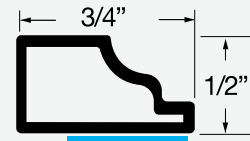

OG1075

1/2" X 3/4" Decorative Jamb Extender

List Price (White Only): **$21.69 Per 14' Pc.**

Your Disc. Multiplier:

Your Price:

▶ Comes in Pack Quantities of 25