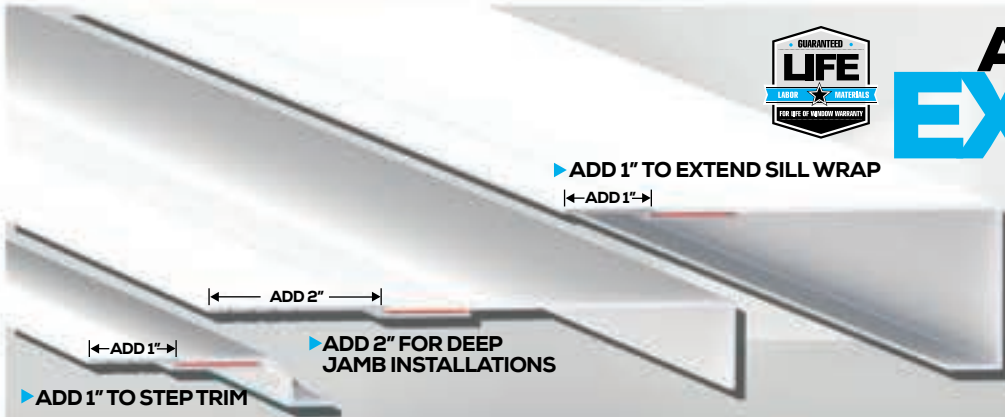

List Price (White Only): \$13.58 Per 12' Pc.

Your Disc. Multiplier:

Your Price:

▶ Comes in Pack Quantities of 25

ADD-ON EXTENSION

▶ ADD 1" TO EXTEND SILL WRAP

← ADD 1" →

- ▶ Peel & Stick Leg Extension
- ▶ Used to Extend Any L-Shape Leg
- ▶ Gets You Out of a Bind in the Field