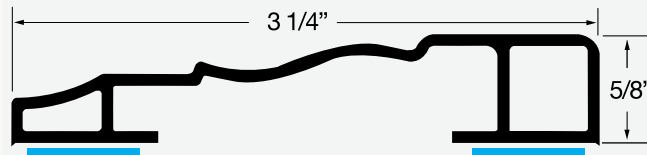

FLT225

2 1/4" X 5/8" Pre-Taped Vinyl Casing

List Price (White Only): $25.35 Per 14' Pc.

Your Disc. Multiplier:

Your Price:

▶ Comes in Pack Quantities of 10