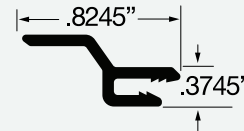

MORE COMPONENT PARTS COMING SOON!