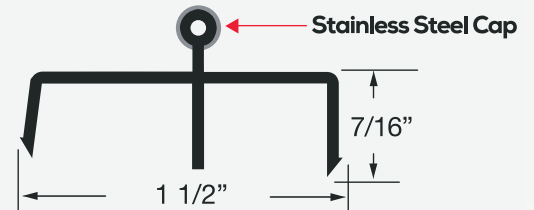

PDTSS

7/16" X 1 1/2" Vinyl Patio Door Track

List Price (White/Steel Cap): $35.88 Per 8' Pc.

Your Disc. Multiplier:

Your Price:

▶ Comes in Pack Quantities of 25

DRY WALL JAMB COVER

▶ **SOLD IN 14' LENGTHS**

DWJJC400

1.37" X 3.96" Vinyl Dry Wall Jamb Cover

List Price (White Only): $44.16 Per 14' Pc.

Your Disc. Multiplier:

Your Price:

▶ Comes in Pack Quantities of 8

HS HARDWARE SOLUTIONS