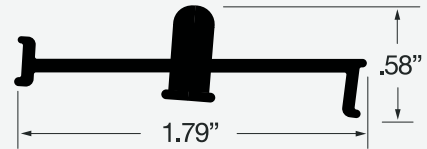

MIPDT

.58" X 1.79" Vinyl Patio Door Track

List Price (White Only): \$35.99 Per 8' Pc.

Your Disc. Multiplier:

Your Price:

▶ Comes in Pack Quantities of 25

PDTSS

7/16" X 1 1/2" Vinyl Patio Door Track