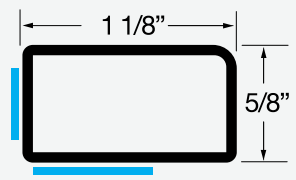

▶ Comes in Pack Quantities of 25

VS5818

5/8" X 1 1/8" Vinyl Jamb Extender

List Price (White Only): \$32.40 Per 14' Pc.

Your Disc. Multiplier:

Your Price:

▶ Comes in Pack Quantities of 25

NOW SOLD IN 14' LENGTHS