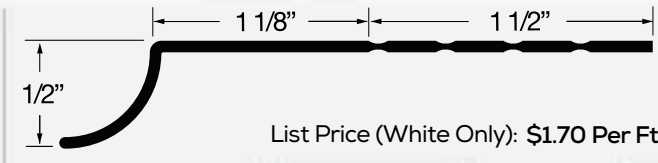

Your Price:

UNIVERSAL

DRIP CAP TRIM REEL

▶ MULTIPLE SIZES IN ONE!

▶ COMES ON A 250' ROLL

TRUDC250

2 5/8" Vinyl Drip Cap

▶ Comes on a 250 Ft. Reel