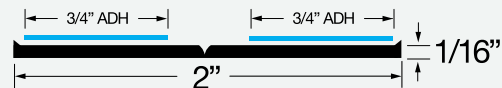

Snap in half to make 500'