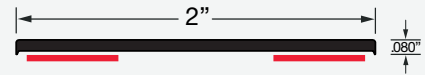

▶ SOLD IN 12' & 14' LENGTHS

SDLDT200

.085" X 2" Pre-Taped Vinyl SDL Mullion

List Price (White Only): \$28.64 Per 12' Pc.

Your Disc. Multiplier:

Your Price:

▶ Comes in Pack Quantities of 20

SDLDT225