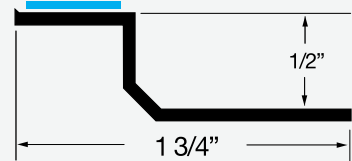

STEP50-175

1 3/4" X 1/2" Step Trim with 3/4" Adhesive

List Price (White Only): $13.58 Per 12' Pc.

Your Disc. Multiplier:

Your Price:

▶ Comes in Pack Quantities of 25