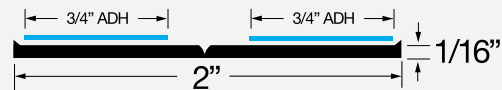

TRFD200

2" Wide Flat Trim with Dual 3/4" Adhesive

Retail Price: **\$1.36 Per Ft.**

Your Disc. Multiplier:

Your Price:

▶ Comes on a 250 Ft. Reel

Snap in half to make 500'

TRFD250

2 1/2" Wide Flat Trim w/Dual 3/4" Adhesive

Retail Price: **\$1.68 Per Ft.**

Your Disc. Multiplier:

Your Price:

▶ Comes on a 250 Ft. Reel

Snap in half to make 500'

TRIMREEL L-SHAPES

▶ Create Vinyl Jamb ▶ Create Vinyl Corners ▶ Exterior Grade PVC