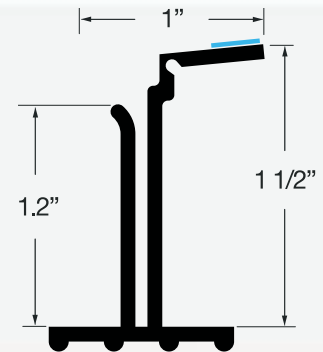

SBNFP1500

- Peel & Stick Nail Fin Protector
- Fits 1.5" Fin & Smaller

List Price: **$1.05 Per 8" Pc.**

Your Disc. Multiplier:

Your Price:

▶ 188 Pieces or 25 Lb. Bag