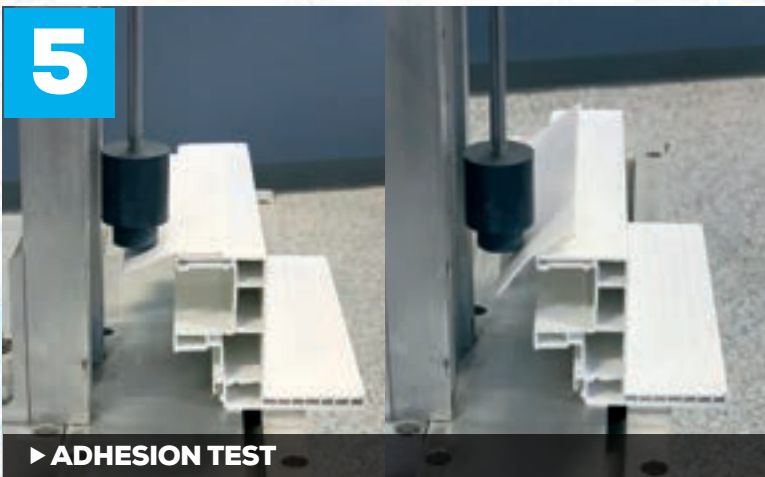

- ▶ SCALE TEST
- ▶ ADHESION TEST
- ▶ HEAT SHRINK TEST

▶ Hardware Solutions' new Quality Control Laboratory is the latest innovative step towards delivering you the best products in the industry. This one of a kind state-of-the-art Lab allows Hardware Solutions to ensure that you get the best, fully tested product and materials possible. With a six station step by step Quality Assurance verification process we can now deliver to you a better, more guaranteed product.