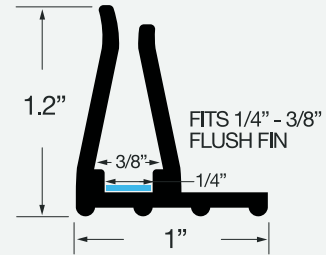

SBFF2538

- ▶ Snap-On Flush Fin Protector
- ▶ Fits 1/4" to 3/8" Flush Fin

List Price: \$0.75 Per 5" Pc.

Your Disc. Multiplier:

Your Price:

▶ 217 Pieces Per 25 Lb. Bag

SBCHL800

- ▶ Peel & Stick Block Frame Flange Protector
- ▶ Fits 1/2" to 7/8" Flange Protector