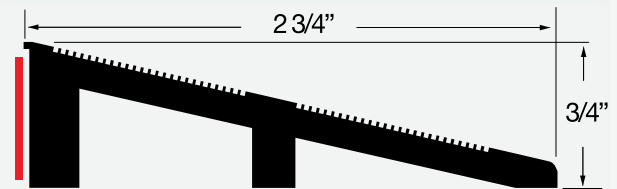

SR275-75

3/4" X 2 3/4" Vinyl Mini Sill Ramp

List Price (White Only): $93.98 Per 14' Pc.

Your Disc. Multiplier:

Your Price:

▶ Comes in Pack Quantities of 10