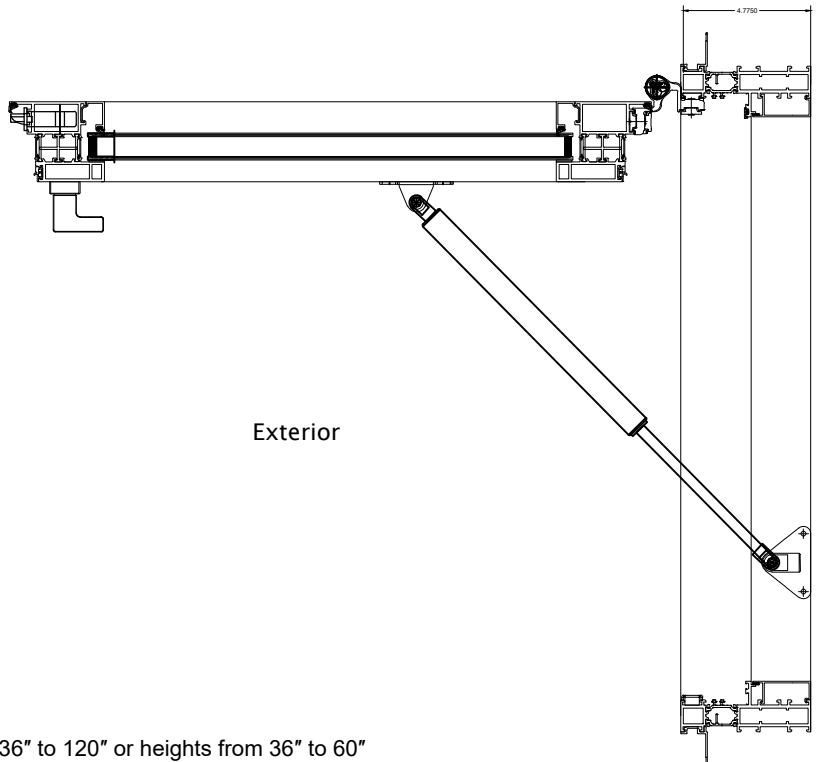

Exterior
TOP VIEW

1-7/8" WP THRESHOLD
SIDE VIEW

1/2" THRESHOLD
SIDE VIEW

Exterior

SIDE VIEW

Available in widths from 36" to 120" or heights from 36" to 60"