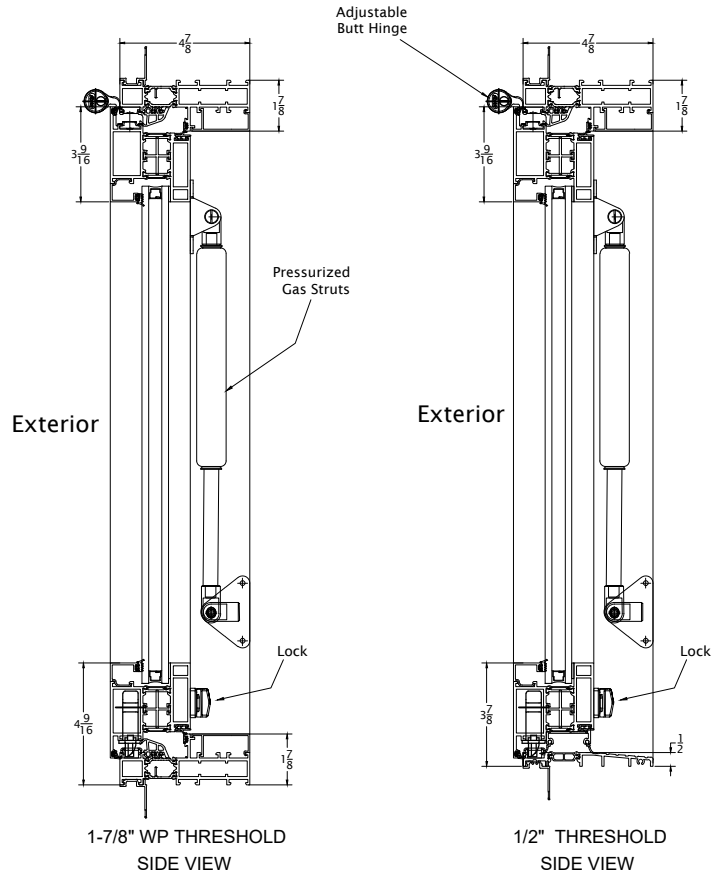

Exterior
TOP VIEW

1-7/8" WP THRESHOLD
SIDE VIEW

1/2" THRESHOLD
SIDE VIEW

Exterior

SIDE VIEW

Available in widths from 36" to 120" or heights from 36" to 60"