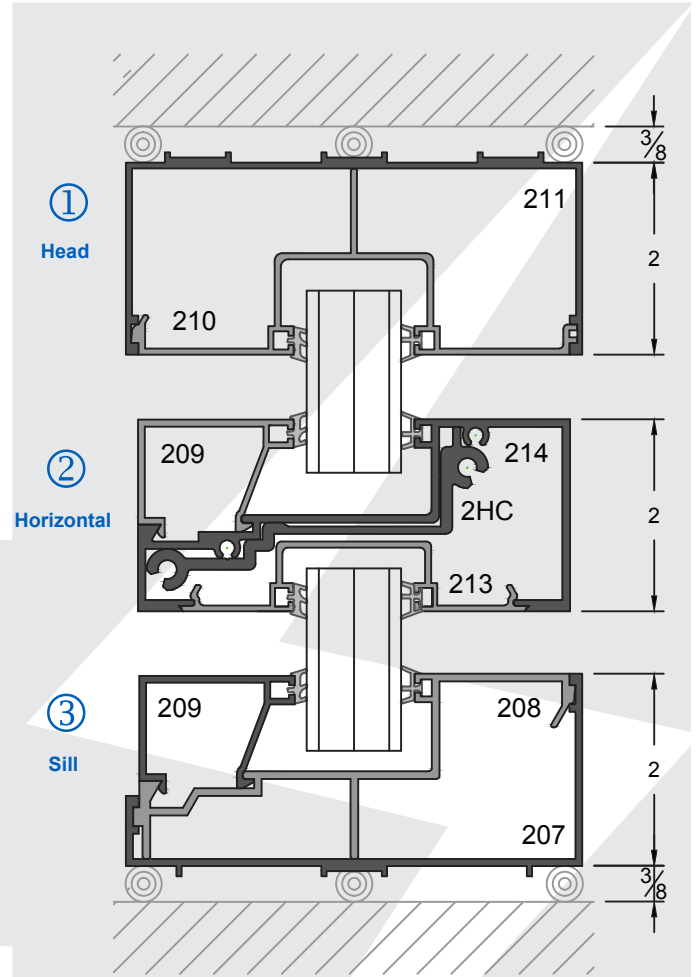

STOREFRONT EXTRUSIONS 200 SERIES

(2" x 4 1/2" x 1" CENTER GLAZED SYSTEM)

PARTS: 200 SERIES

(2" x 4 1/2" x 1" CENTER GLAZED SYSTEM)

PART NO.	DESCRIPTION	DRAWING	PART NO.	DESCRIPTION	DRAWING
CE211	Head Can		CE206	Intermediate Vertical	
CE210	Head Can Filler		CE203	Door Jamb	
CE207	Sill Can				
CE227	Sill Flashing				
CE208	Sill Can Insert		CE222	Header Clip	
CE209	Glass Stopper		CE217	Corner Post w/o Pocket	
CE214	Horizontal		CE218	Corner Post w/One Pocket	
CE213	Open Back Filler w/Pocket		CE219	Corner Post w/Two Pockets	
CE215	Open Back Filler w/o Pocket				
CE212	Wall Jamb				
			CE2HC	Horizontal Clip	
			CE216	1" Pocket Filler	
CE204	Vertical				

FINISH: CA = CLEAR ANODIZED BA = BRONZE ANODIZED