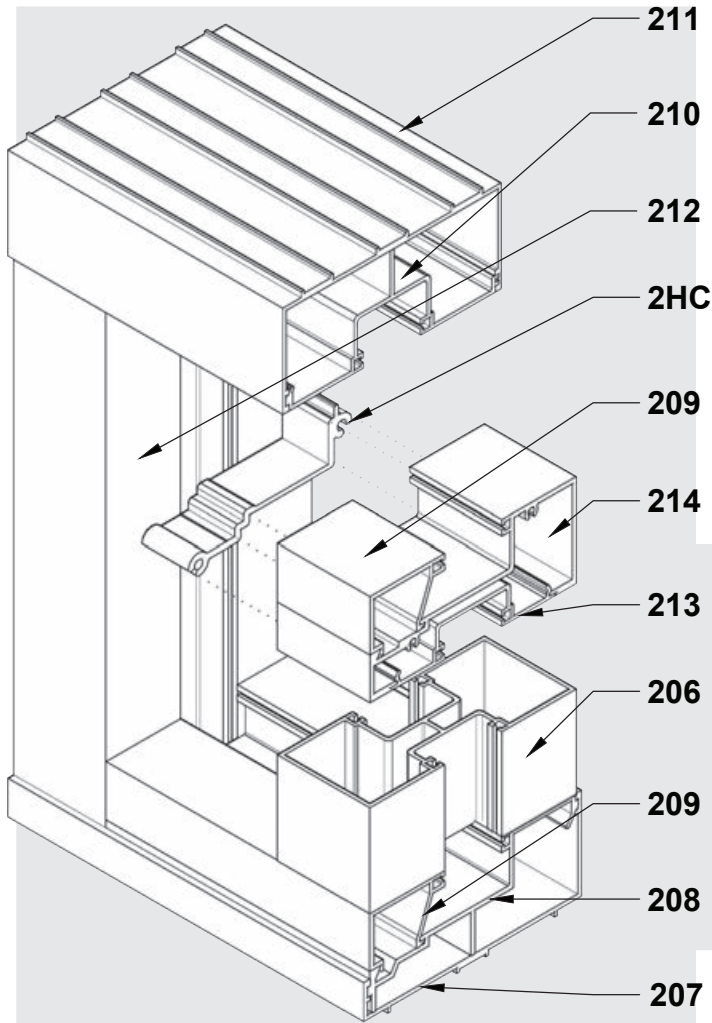

STOREFRONT EXTRUSIONS 200 SERIES

(2" x 4 1/2" x 1" CENTER GLAZED SYSTEM)

PARTS: 200 SERIES

(2" x 4 1/2" x 1" CENTER GLAZED SYSTEM)

PART NO.	DESCRIPTION	DRAWING	PART NO.	DESCRIPTION	DRAWING
CE211	Head Can		CE206	Intermediate Vertical	
CE210	Head Can Filler		CE203	Door Jamb	
CE207	Sill Can				
CE227	Sill Flashing				
CE208	Sill Can Insert		CE222	Header Clip	
CE209	Glass Stopper		CE217	Corner Post w/o Pocket	
CE214	Horizontal		CE218	Corner Post w/One Pocket	
CE213	Open Back Filler w/Pocket		CE219	Corner Post w/Two Pockets	
CE215	Open Back Filler w/o Pocket				
CE212	Wall Jamb				
			CE2HC	Horizontal Clip	
			CE216	1" Pocket Filler	
CE204	Vertical				