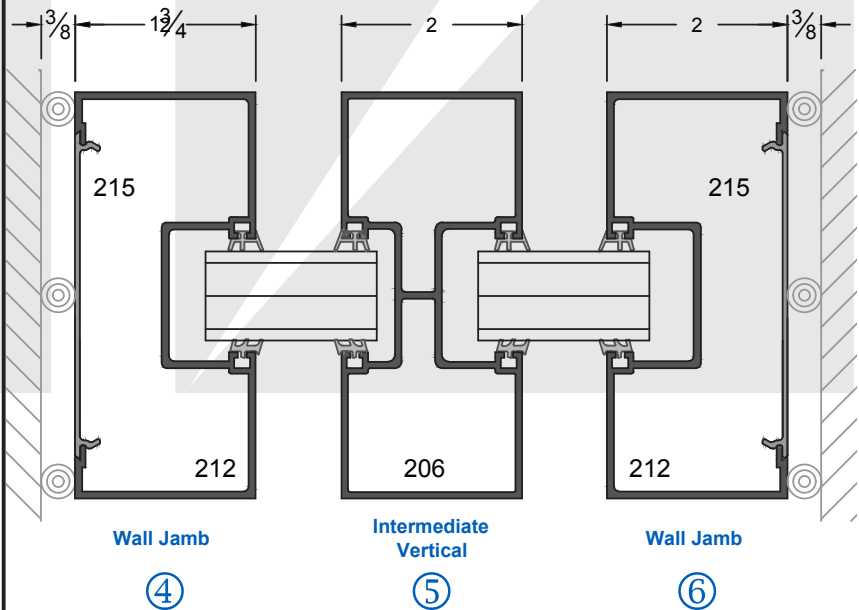

STOREFRONT EXTRUSIONS 200 SERIES

(2" x 4 1/2" x 1" CENTER GLAZED SYSTEM)

PARTS: 200 SERIES

(2" x 4 1/2" x 1" CENTER GLAZED SYSTEM)

PART NO.	DESCRIPTION	DRAWING	PART NO.	DESCRIPTION	DRAWING
CE211	Head Can		CE206	Intermediate Vertical	
CE210	Head Can Filler		CE203	Door Jamb	
CE207	Sill Can				
CE227	Sill Flashing				
CE208	Sill Can Insert		CE222	Header Clip	
CE209	Glass Stopper		CE217	Corner Post w/o Pocket	
CE214	Horizontal		CE218	Corner Post w/One Pocket	
CE213	Open Back Filler w/Pocket		CE219	Corner Post w/Two Pockets	
CE215	Open Back Filler w/o Pocket				
CE212	Wall Jamb				
			CE2HC	Horizontal Clip	
			CE216	1" Pocket Filler	
CE204	Vertical				