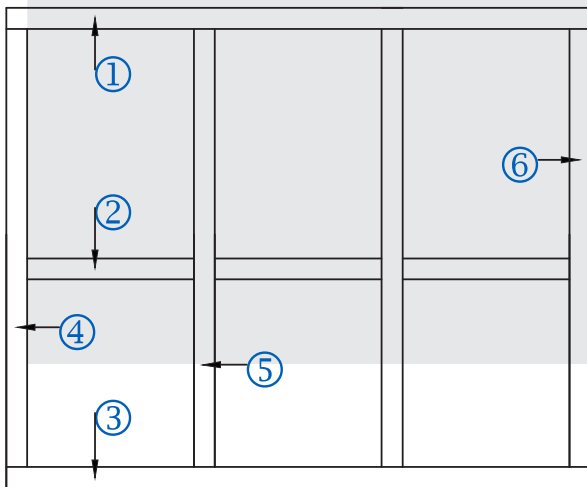

STOREFRONT EXTRUSIONS 200 SERIES

(2" x 4 1/2" x 1" CENTER GLAZED SYSTEM)

PARTS: 200 SERIES

(2" x 4 1/2" x 1" CENTER GLAZED SYSTEM)

PART NO.	DESCRIPTION	DRAWING	PART NO.	DESCRIPTION	DRAWING
CE211	Head Can		CE206	Intermediate Vertical	
CE210	Head Can Filler		CE203	Door Jamb	
CE207	Sill Can				
CE227	Sill Flashing				
CE208	Sill Can Insert		CE222	Header Clip	
CE209	Glass Stopper		CE217	Corner Post w/o Pocket	
CE214	Horizontal		CE218	Corner Post w/One Pocket	
CE213	Open Back Filler w/Pocket		CE219	Corner Post w/Two Pockets	
CE215	Open Back Filler w/o Pocket				
CE212	Wall Jamb				
			CE2HC	Horizontal Clip	
			CE216	1" Pocket Filler	
CE204	Vertical				