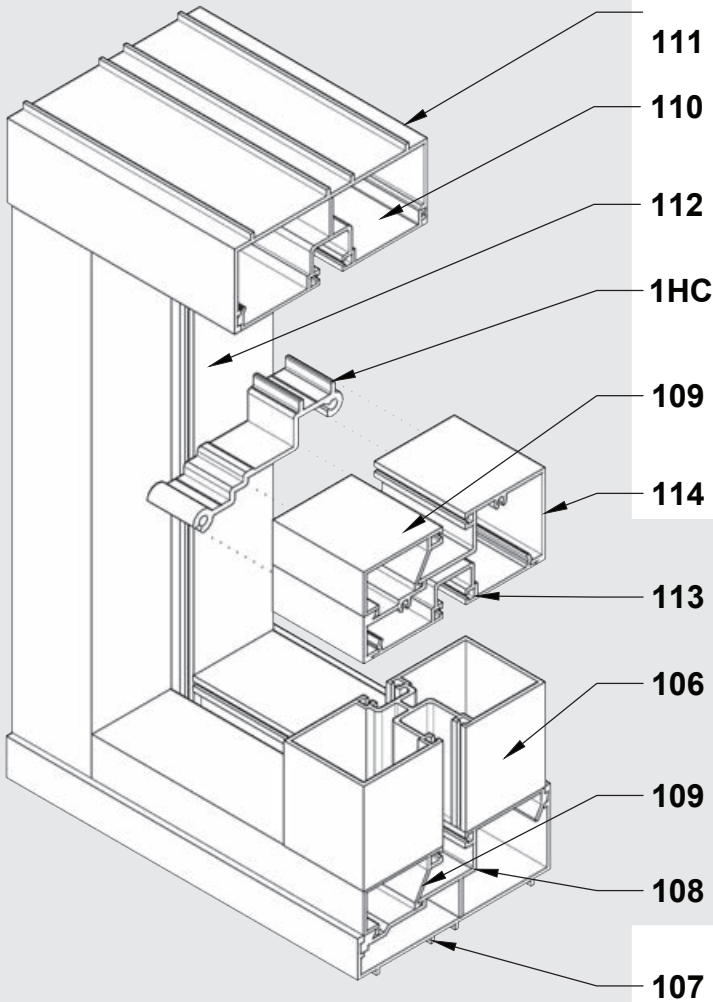

STOREFRONT EXTRUSIONS 100 SERIES

(1³/₄" x 4" x 1¹/₄" CENTER GLAZED SYSTEM)

PARTS: 100 SERIES

(1³/₄" x 4" x 1/4" CENTER GLAZED SYSTEM)

PART NO.	DESCRIPTION	DRAWING	PART NO.	DESCRIPTION	DRAWING
CE111	Head Can		CE103	Door Jamb	
CE110	Head Can Filler				
CE107	Sill Can				
CE108	Sill Can Insert		CE123	Header Clip	
CE109	Glass Stopper (Sill & Horizontal)		CE117	Corner Post w/o Pocket	
CE114	Horizontal w. Screw		CE118	Corner Post w/One Pocket	
CE113	Open Back Filler w/Pocket		CE119	Corner Post w/Two Pockets	
CE115	Flat Filler				
CE112	Wall Jamb				
			CE1HC	Horizontal Clip w/Screws	
			CE116	1/4" Pocket Filler	
CE104	Vertical				
CE106	Intermediate Vertical				