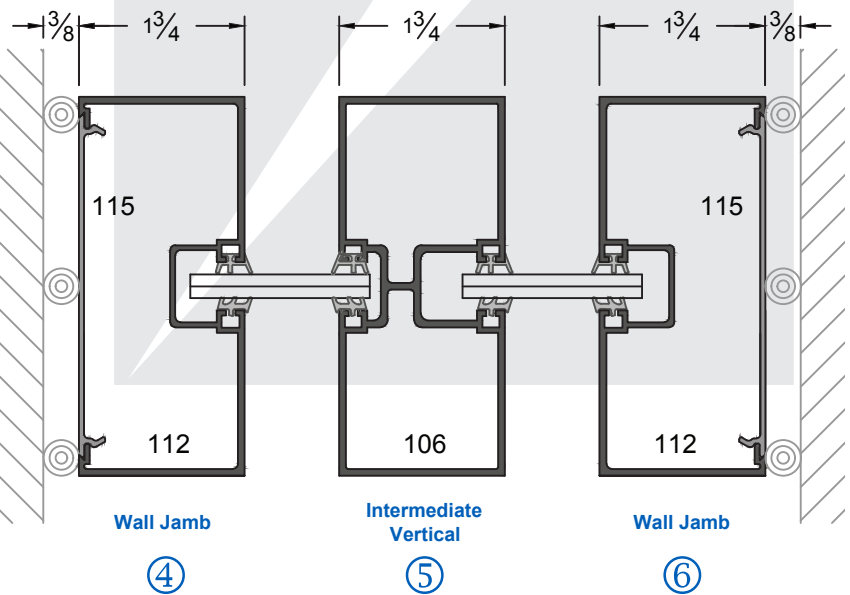

STOREFRONT EXTRUSIONS 100 SERIES

(1³/₄" x 4" x 1¹/₄" CENTER GLAZED SYSTEM)

PARTS: 100 SERIES

(1³/₄" x 4" x 1/4" CENTER GLAZED SYSTEM)

PART NO.	DESCRIPTION	DRAWING	PART NO.	DESCRIPTION	DRAWING
CE111	Head Can		CE103	Door Jamb	
CE110	Head Can Filler				
CE107	Sill Can				
CE108	Sill Can Insert		CE123	Header Clip	
CE109	Glass Stopper (Sill & Horizontal)		CE117	Corner Post w/o Pocket	
CE114	Horizontal w. Screw		CE118	Corner Post w/One Pocket	
CE113	Open Back Filler w/Pocket		CE119	Corner Post w/Two Pockets	
CE115	Flat Filler				
CE112	Wall Jamb				
			CE1HC	Horizontal Clip w/Screws	
			CE116	1/4" Pocket Filler	
CE104	Vertical				
CE106	Intermediate Vertical				