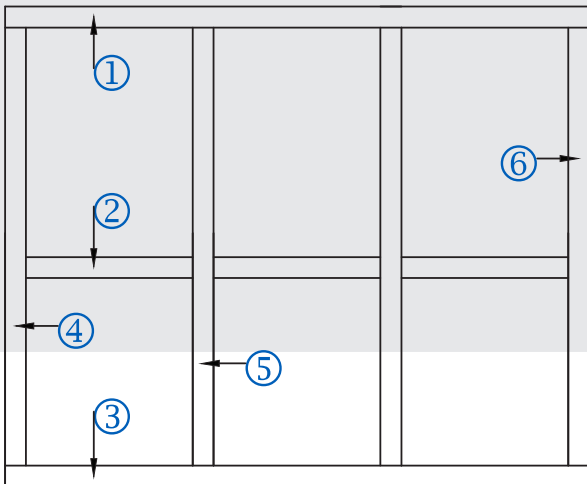

STOREFRONT EXTRUSIONS 100 SERIES

(1³/₄" x 4" x 1¹/₄" CENTER GLAZED SYSTEM)

PARTS: 100 SERIES

(1³/₄" x 4" x 1/4" CENTER GLAZED SYSTEM)

PART NO.	DESCRIPTION	DRAWING	PART NO.	DESCRIPTION	DRAWING
CE111	Head Can		CE103	Door Jamb	
CE110	Head Can Filler				
CE107	Sill Can				
CE108	Sill Can Insert		CE123	Header Clip	
CE109	Glass Stopper (Sill & Horizontal)		CE117	Corner Post w/o Pocket	
CE114	Horizontal w. Screw		CE118	Corner Post w/One Pocket	
CE113	Open Back Filler w/Pocket		CE119	Corner Post w/Two Pockets	
CE115	Flat Filler				
CE112	Wall Jamb				
			CE1HC	Horizontal Clip w/Screws	
			CE116	1/4" Pocket Filler	
CE104	Vertical				
CE106	Intermediate Vertical				