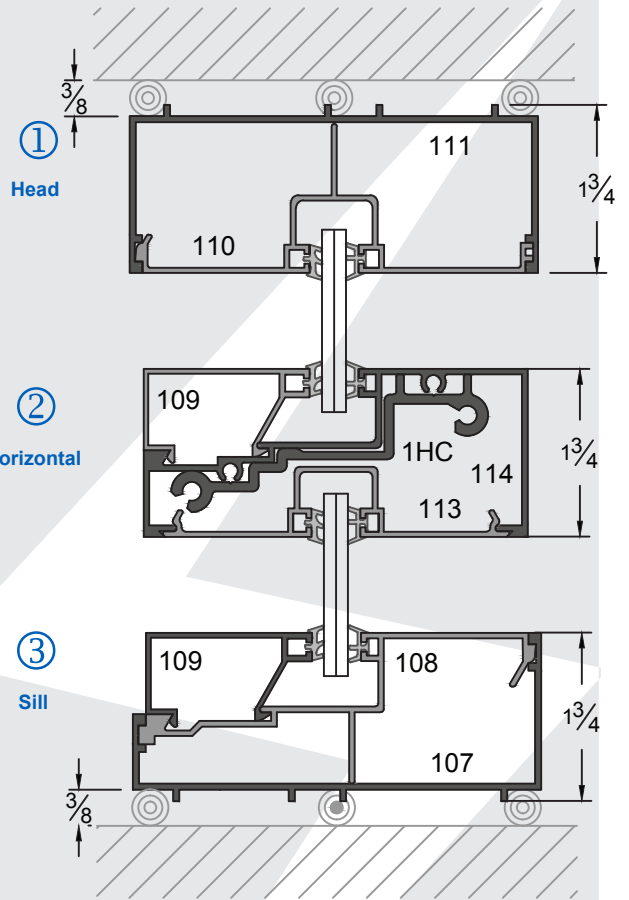

STOREFRONT EXTRUSIONS 100 SERIES

(1³/₄" x 4" x 1¹/₄" CENTER GLAZED SYSTEM)

PARTS: 100 SERIES

(1³/₄" x 4" x 1/4" CENTER GLAZED SYSTEM)

PART NO.	DESCRIPTION	DRAWING	PART NO.	DESCRIPTION	DRAWING
CE111	Head Can		CE103	Door Jamb	
CE110	Head Can Filler				
CE107	Sill Can				
CE108	Sill Can Insert		CE123	Header Clip	
CE109	Glass Stopper (Sill & Horizontal)		CE117	Corner Post w/o Pocket	
CE114	Horizontal w. Screw		CE118	Corner Post w/One Pocket	
CE113	Open Back Filler w/Pocket		CE119	Corner Post w/Two Pockets	
CE115	Flat Filler				
CE112	Wall Jamb				
			CE1HC	Horizontal Clip w/Screws	
			CE116	1/4" Pocket Filler	
CE104	Vertical				
CE106	Intermediate Vertical				