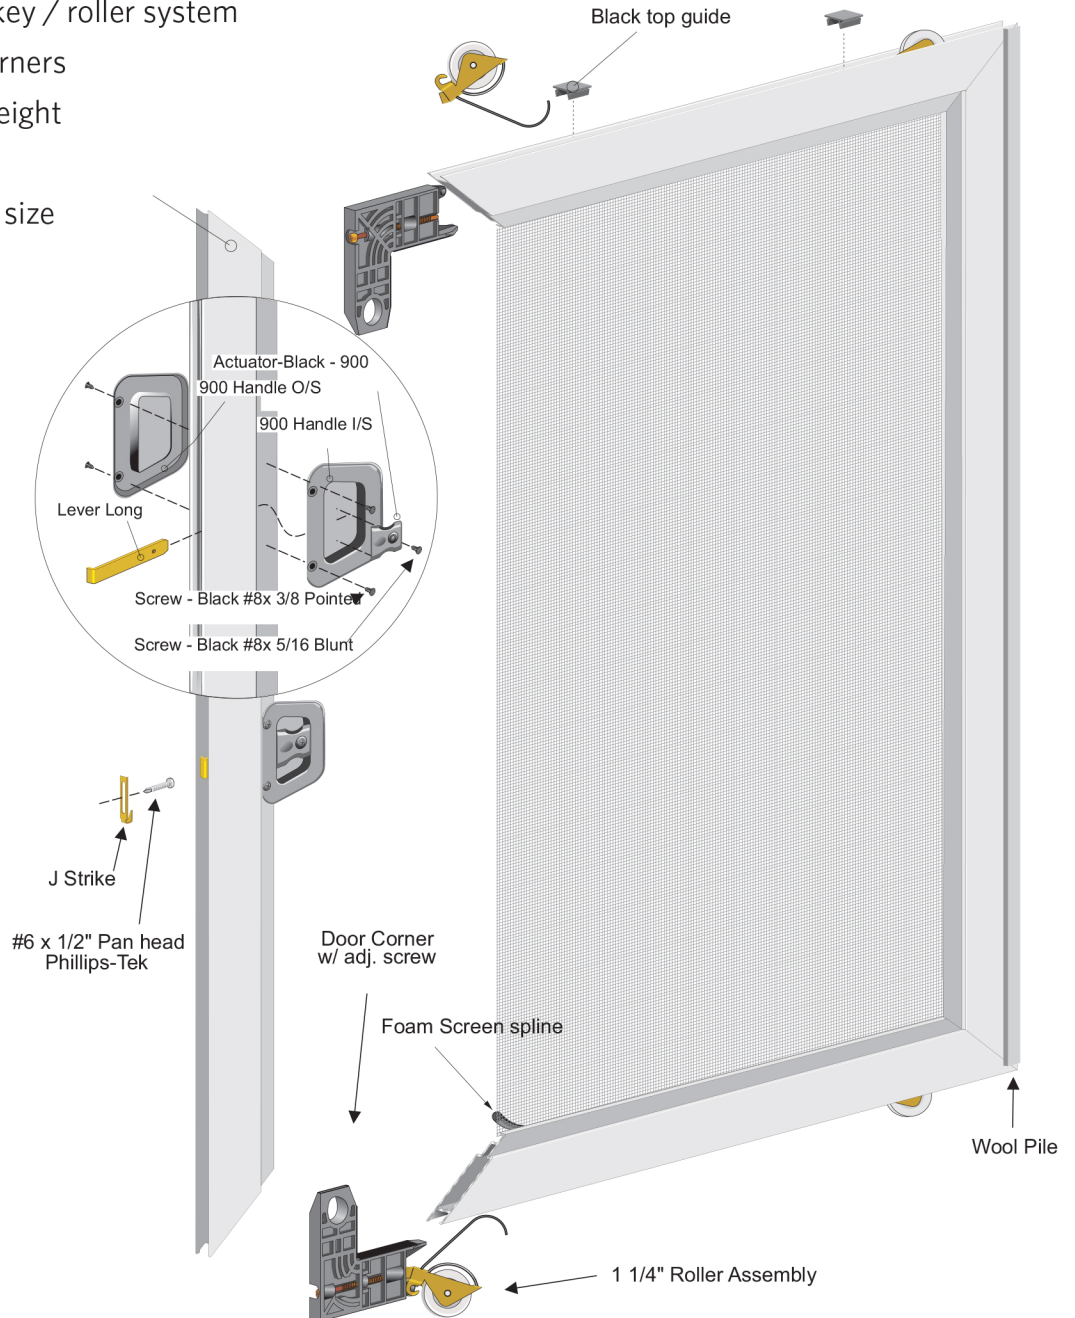

Features and Benefits

- Heavy duty extruded aluminum
 - Excellent structural strength
- Industry standard corner key / roller system
 - Side adjust on all four corners
- Easy to cut in width and height
 - 1.125" max on width
 - Height can be cut to any size

900 Series

Sunny Sliding Door