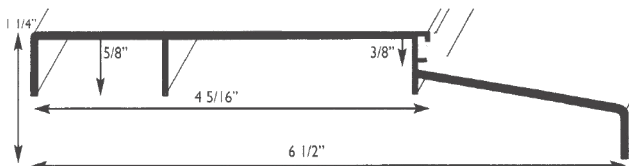

2800 Aluminum
2809 Bronze

281

2810 Aluminum
2819 Bronze

282

2820 Aluminum
2829 Bronze

298 Residential Outswing Sills

2980 Aluminum
2989 Bronze

For 1 3/8" or 1 3/4" doors wider wall conditions.

490

4900 Aluminum

Stocked Product

Sizes Aluminum:

2760 - 36", 48", 72"

2780 - 36", 48", 72"

2790 - 36"

2800 - 36", 48", 72"

2810 - 36", 72"

2820 - 36"

2980 - 36"

4900 - 36", 72"

Sizes Bronze:

2769 - 36", 72"

2789 - 36", 48", 72"

2809 - 36"