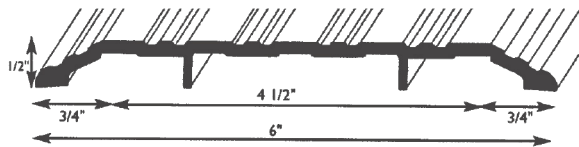

Columbia - Saddle Thresholds

276

2760 Aluminum
2769 Bronze

278

2780 Aluminum
2789 Bronze

279

2790 Aluminum

280

2800 Aluminum
2809 Bronze

281

2810 Aluminum
2819 Bronze

282

2820 Aluminum
2829 Bronze

298 Residential Outswing Sills

2980 Aluminum
2989 Bronze

For 1 3/8" or 1 3/4" doors wider wall conditions.

490

4900 Aluminum

Stocked Product

Sizes Aluminum:

2760 - 36", 48", 72"

2780 - 36", 48", 72"

2790 - 36"

2800 - 36", 48", 72"

2810 - 36", 72"

2820 - 36"

2980 - 36"

4900 - 36", 72"

Sizes Bronze:

2769 - 36", 72"

2789 - 36", 48", 72"

2809 - 36"