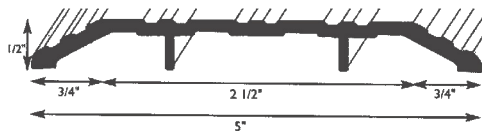

Columbia - Saddle Thresholds

276

2760 Aluminum
2769 Bronze

278

2780 Aluminum
2789 Bronze

279

2790 Aluminum

280

2800 Aluminum
2809 Bronze

281

2810 Aluminum
2819 Bronze

282

2820 Aluminum
2829 Bronze

298 Residential Outswing Sills

2980 Aluminum
2989 Bronze

For 1 3/8" or 1 3/4" doors wider wall conditions.

490

4900 Aluminum

Stocked Product

Sizes Aluminum:

2760 - 36", 48", 72"

2780 - 36", 48", 72"

2790 - 36"

2800 - 36", 48", 72"

2810 - 36", 72"

2820 - 36"

2980 - 36"

4900 - 36", 72"

Sizes Bronze:

2769 - 36", 72"

2789 - 36", 48", 72"

2809 - 36"