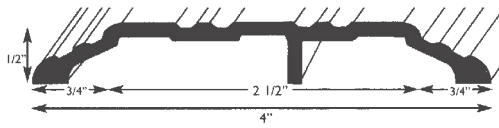

Columbia - Saddle Thresholds

276

2760 Aluminum
2769 Bronze

278

2780 Aluminum
2789 Bronze

279

2790 Aluminum

280

2800 Aluminum
2809 Bronze

281

2810 Aluminum
2819 Bronze

282

2820 Aluminum
2829 Bronze

298 Residential Outswing Sills

2980 Aluminum
2989 Bronze

For 1 3/8" or 1 3/4" doors wider wall conditions.

490

4900 Aluminum

Stocked Product

Sizes Aluminum:

2760 - 36", 48", 72"

2780 - 36", 48", 72"

2790 - 36"

2800 - 36", 48", 72"

2810 - 36", 72"

2820 - 36"

2980 - 36"

4900 - 36", 72"

Sizes Bronze:

2769 - 36", 72"

2789 - 36", 48", 72"

2809 - 36"