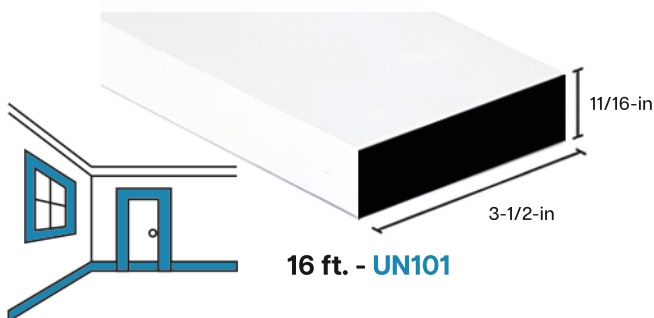

BASEBOARD & CASING MOULDINGS

COMMONLY USED PROFILES

Craftsman Primed MDF 120
Window & Door Casing
9/16" X 2-1/4"

Craftsman Primed MDF 387
Baseboard Moulding
15/32" X 3-1/2"

Craftsman Primed MDF 139
Window & Door Casing
9/16" X 3-1/4"

Craftsman Primed MDF 387
Baseboard Moulding
15/32" X 4-1/2"

Craftsman Primed MDF 108
Window & Door Casing
9/16" X 2-1/2"

Craftsman Primed MDF 387
Baseboard Moulding
15/32" X 5-1/2"

Craftsman Primed Square S4S 1 X 4
Multi-Purpose MDF Common Board