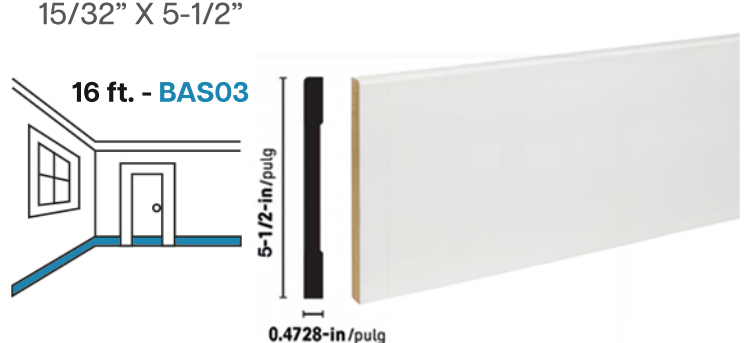

BASEBOARD & CASING MOULDINGS

COMMONLY USED PROFILES

Craftsman Primed MDF 120
Window & Door Casing
9/16" X 2-1/4"

Craftsman Primed MDF 387
Baseboard Moulding
15/32" X 3-1/2"

Craftsman Primed MDF 139
Window & Door Casing
9/16" X 3-1/4"

Craftsman Primed MDF 387
Baseboard Moulding
15/32" X 4-1/2"

Craftsman Primed MDF 108
Window & Door Casing
9/16" X 2-1/2"

Craftsman Primed MDF 387
Baseboard Moulding
15/32" X 5-1/2"

Craftsman Primed Square S4S 1 X 4
Multi-Purpose MDF Common Board