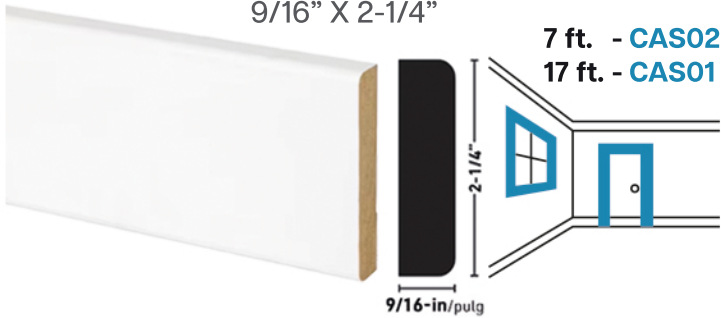

BASEBOARD & CASING MOULDINGS

COMMONLY USED PROFILES

Craftsman Primed MDF 120
Window & Door Casing
9/16" X 2-1/4"

Craftsman Primed MDF 387
Baseboard Moulding
15/32" X 3-1/2"

Craftsman Primed MDF 139
Window & Door Casing
9/16" X 3-1/4"

Craftsman Primed MDF 387
Baseboard Moulding
15/32" X 4-1/2"

Craftsman Primed MDF 108
Window & Door Casing
9/16" X 2-1/2"

Craftsman Primed MDF 387
Baseboard Moulding
15/32" X 5-1/2"

Craftsman Primed Square S4S 1 X 4
Multi-Purpose MDF Common Board