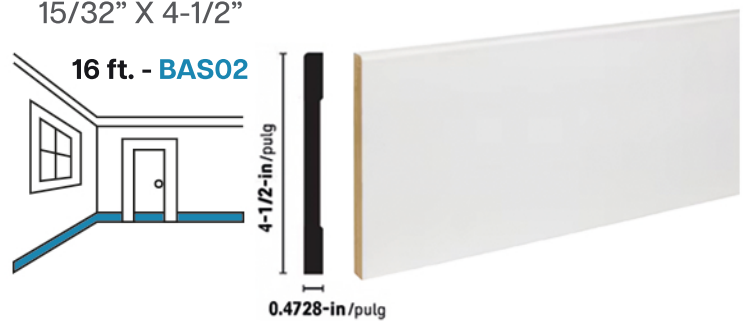

BASEBOARD & CASING MOULDINGS

COMMONLY USED PROFILES

Craftsman Primed MDF 120
Window & Door Casing
9/16" X 2-1/4"

Craftsman Primed MDF 387
Baseboard Moulding
15/32" X 3-1/2"

Craftsman Primed MDF 139
Window & Door Casing
9/16" X 3-1/4"

Craftsman Primed MDF 387
Baseboard Moulding
15/32" X 4-1/2"

Craftsman Primed MDF 108
Window & Door Casing
9/16" X 2-1/2"

Craftsman Primed MDF 387
Baseboard Moulding
15/32" X 5-1/2"

Craftsman Primed Square S4S 1 X 4
Multi-Purpose MDF Common Board