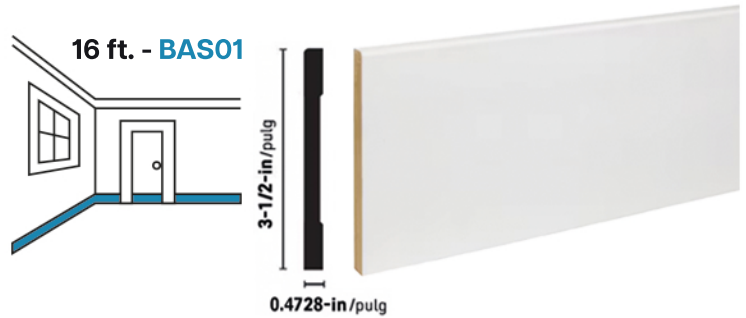

BASEBOARD & CASING MOULDINGS

COMMONLY USED PROFILES

Craftsman Primed MDF 120
Window & Door Casing
9/16" X 2-1/4"

Craftsman Primed MDF 387
Baseboard Moulding
15/32" X 3-1/2"

Craftsman Primed MDF 139
Window & Door Casing
9/16" X 3-1/4"

Craftsman Primed MDF 387
Baseboard Moulding
15/32" X 4-1/2"

Craftsman Primed MDF 108
Window & Door Casing
9/16" X 2-1/2"

Craftsman Primed MDF 387
Baseboard Moulding
15/32" X 5-1/2"

Craftsman Primed Square S4S 1 X 4
Multi-Purpose MDF Common Board