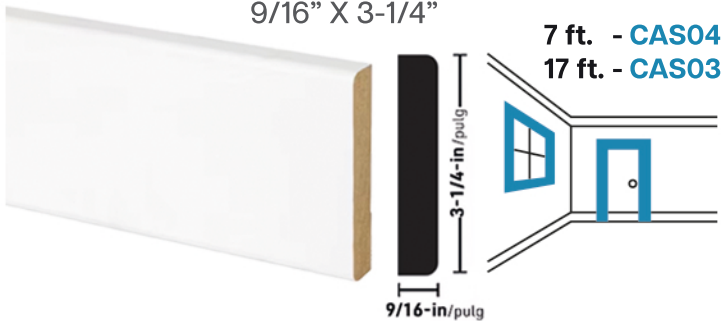

BASEBOARD & CASING MOULDINGS

COMMONLY USED PROFILES

Craftsman Primed MDF 120
Window & Door Casing
9/16" X 2-1/4"

Craftsman Primed MDF 387
Baseboard Moulding
15/32" X 3-1/2"

Craftsman Primed MDF 139
Window & Door Casing
9/16" X 3-1/4"

Craftsman Primed MDF 387
Baseboard Moulding
15/32" X 4-1/2"

Craftsman Primed MDF 108
Window & Door Casing
9/16" X 2-1/2"

Craftsman Primed MDF 387
Baseboard Moulding
15/32" X 5-1/2"

Craftsman Primed Square S4S 1 X 4
Multi-Purpose MDF Common Board