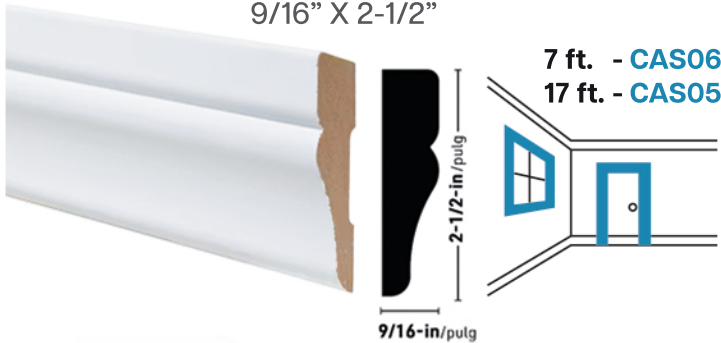

BASEBOARD & CASING MOULDINGS

COMMONLY USED PROFILES

Craftsman Primed MDF 120
Window & Door Casing
9/16" X 2-1/4"

Craftsman Primed MDF 387
Baseboard Moulding
15/32" X 3-1/2"

Craftsman Primed MDF 139
Window & Door Casing
9/16" X 3-1/4"

Craftsman Primed MDF 387
Baseboard Moulding
15/32" X 4-1/2"

Craftsman Primed MDF 108
Window & Door Casing
9/16" X 2-1/2"

Craftsman Primed MDF 387
Baseboard Moulding
15/32" X 5-1/2"

Craftsman Primed Square S4S 1 X 4
Multi-Purpose MDF Common Board