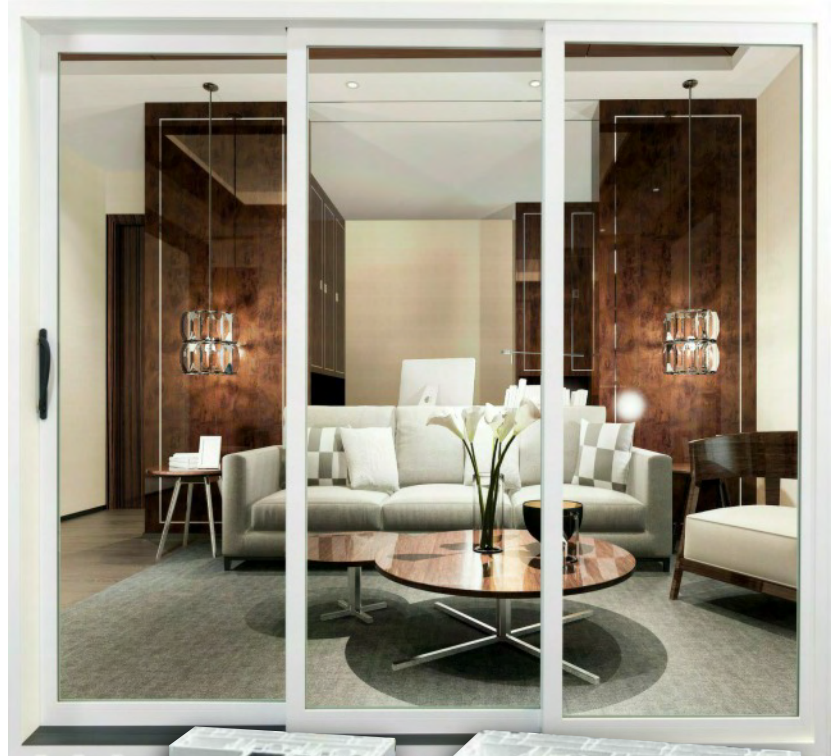

- KD or welded main frame.
- 7 $\frac{3}{4}$ " total width 6 $\frac{3}{4}$ " jamb depth all PVC multi-chambered profile frame system (on 3 panel).
- 10 $\frac{3}{16}$ " total width 9 $\frac{3}{16}$ " jamb depth all PVC multi-chambered profile frame system (on 4 panel).
- Integrated nail fin application with 1" or 1 $\frac{3}{8}$ " set back.
- Full length weather stripping on all 4 frame components.
- Integrated sill drainage with snap-in sill covers.

□ Sash

- Fully welded vinyl sash with internal aluminum reinforcement with $\frac{7}{8}$ " standard IG, or a 1 $\frac{1}{4}$ " triple insulated glass system.
- Many high energy-efficient glass options for the most extreme temperature sensitive regions.
- Standard glazing, Cardinal™ LoE 366® dual glazed tempered glass.
- All stiles are metal reinforced for extreme wind load resistance.
- Unique internal drainage system to minimize risk of seal failures interior glazed for better performance.

□ Hardware

- Truth Nexus 2 point lock with opposing lock points.
- Anti-lock feature preventing a "false" sense of lock up.
- Stainless steel roller housing and composite wheel with end adjustment, AAMA rated to carry a 500 pound panel for 10,000 cycles without change to adjustment.
- Hardware colors; white, beige, black powder coat, and brushed chrome.

□ Extruded Vinyl Colors

□ Optional Exterior Stocked Colors

□ Optional

- Black Exterior Specialty Laminate

Featuring **WINSHIELD**

Jet Black