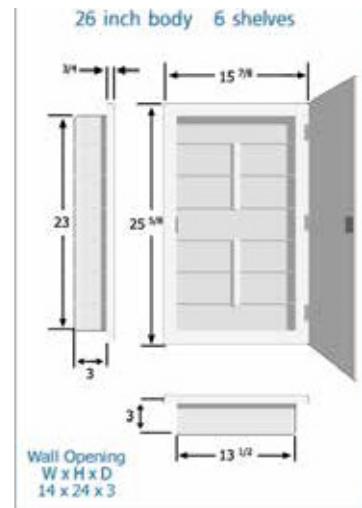

#### Stocked Product

Model	Mirror Type	Overall W x H	Wall Opening W x H x D	Finish
21-2-26-00	Float Plate	16 x 26	14 x 24 x 3	N/A
21-2-36-00	Float Plate	16 x 36	14 x 34 x 3-1/2	N/A

#### Features

- Reversible, recessed mounting
- 26" Cabinet includes 6 adjustable shelves
- 36" Cabinet includes 12 adjustable shelves

#### Stocked Product

Model	Mirror Type	Overall W x H	Wall Opening W x H x D	Finish
22-2-26-00	Float Plate	16 x 26	14 x 24 x 3	N/A
22-2-36-00	Float Plate	16 x 36	14 x 34 x 3-1/2	N/A

#### Stocked Product

Model	Mirror Type	Overall W x H	Wall Opening W x H x D	Finish
61-1-26-32	Float Select	16 x 26	14 x 24 x 3	Chrome