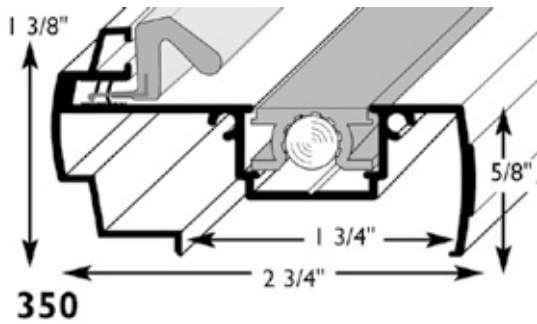

Residential-Astragals

350

Double Door Astragal Inswing