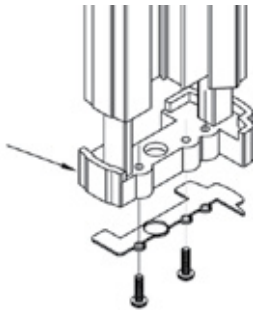

T-ASTRAGAL SHOE