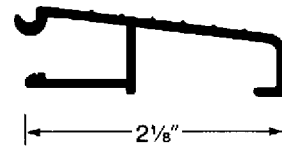

SILL EXTENDER FOR ADJUSTABLE & FIXED