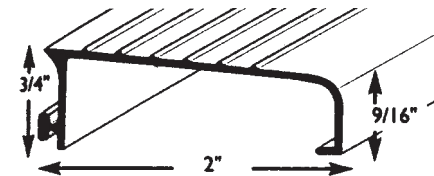

Residential-Sills

ADJUSTABLE SILL

SILL EXTENDER FOR ADJUSTABLE & FIXED

FIXED SILL

OUTSWING SILL

O/S SILL EXTENDER

Stocked Product

Description

Description	Finish	Sizes & Part#
1-1/8" X 5-5/8" Adjustable Sill	Aluminum	2/6-21401, 2/8-21403, 3/0-21404, 6/0-21389
1-1/8" X 5-5/8" Adjustable Sill	Bronze	2/6-21374, 2/8-21372, 3/0-21370, 6/0-21376
1" X 4-9/16" Out Swing Sill	Aluminum	2/6-FA15094, 2/8-FA15095, 3/0-FA15096, 6/0-FA15097, 12/4-FA15135
1" X 4-9/16" Out Swing Sill	Bronze	2/6-FA15106, 2/8-FA15107, 3/0-FA15108, 6/0-FA15109, 12/4-FA15140
3/4" X 2" O/S Sill Extender	Aluminum	2/8-FA15200, 3/0-FA15205, 6/0-FA15210, 12/4-FA15215
3/4" X 2" O/S Sill Extender	Bronze	2/8-FA15220, 3/0-FA15225, 6/0-FA15230, 12/4-FA15235
1-1/4" X 5-5/8" Fixed Sill	Aluminum	2/6-FA151026, 2/8-FA151028, 3/0-FA151030, 6/0-FA151073, 12/4-FA15110
1-1/4" X 5-5/8" Fixed Sill	Bronze	2/6-FA15043, 2/8-FA15045, 3/0-FA15047, 6/0-FA15054, 12/4-FA15115
1-1/4" X 5-5/8" Fixed Sill	Bright Gold	3/0-FA15145, 6/0-FA15055, 12/4-FA15120
1-1/4" X 5-5/8" Fixed Sill	White	3/0-FA151075, 6/0-FA151077, 12/4-FA15125
2-1/8" Sill Extender Adjustable & Fixed Sill	Aluminum	3/0-FA15064, 6/0-FA15070, 12/4-FA15190
2-1/8" Sill Extender Adjustable & Fixed Sill	Bronze	2/6-FA15073, 3/0-FA15077, 6/0-FA15084, 12/4-FA15195
2-1/8" Sill Extender Adjustable & Fixed Sill	Bright Gold	3/0-FA10294, 6/0-FA10277, 12/4-FA15185
2-1/8" Sill Extender Adjustable & Fixed Sill	White	3/0-FA15175, 12/4-FA15180