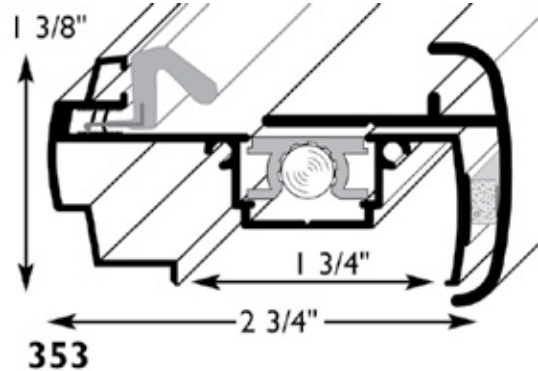

353

Double Door Astragal Outswing