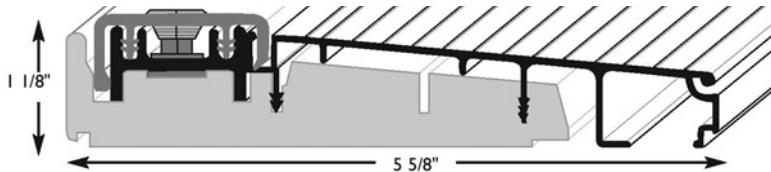

Residential-Sills

ADJUSTABLE SILL