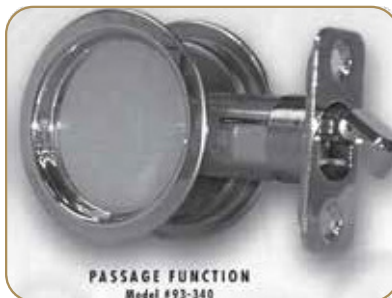

Box Quantities Only

6/8 Uprights sold as 60 pair (120 pieces) per box
 8/0 Uprights sold as 60 pair (120 pieces) per box
 Heads sold as 250 each to a box

Stocked Product

Part #	Description	Finish
10314	Weather Strip 3/0	Bronze
10310	Weather Strip 6/8	Bronze
10317	Weather Strip 8/0	Bronze
10318	Weather Strip 3/0	White
10325	Weather Strip 6/8	White
10320	Weather Strip 8/0	White

Kwickset

DISCONTINUED

334 Passage - Pocket Door Locks

Specifications:

Bore	2-1/8" face, 1" edge
Backset	2-3/8"
Door Thickness	1-3/8" - 1-3/4"
Warranty	Lifetime mechanical, 10 year finish
Latchbolt	1" x 2-1/4" round corner
Strike	1-1/8" x 2-1/4" square corner with strike box, brass

Features:

- Installs with standard lockset boring - no notching
- Deep cups for easy access
- Keeps door warranty
- Large privacy turn piece

Stocked Product

334 10B