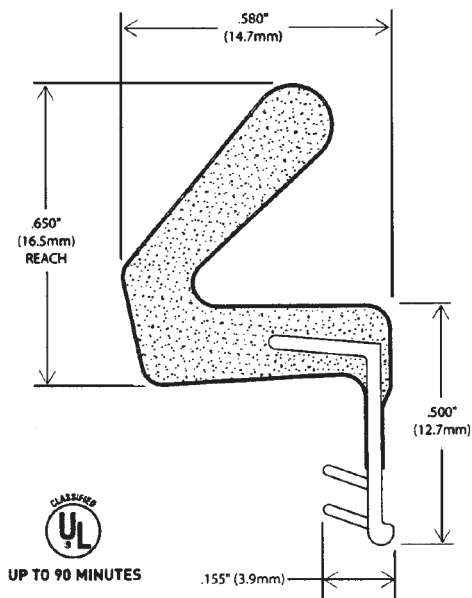

Residential-Weatherseals

For Metal or Wood Entry Doors and French-type Patio Doors

Features:

- Vinyl clad foam
- Recommended for commercial or residential use
- Kerf installation

Box Quantities Only

6/8 Uprights sold as 60 pair (120 pieces) per box
8/0 Uprights sold as 60 pair (120 pieces) per box
Heads sold as 250 each to a box