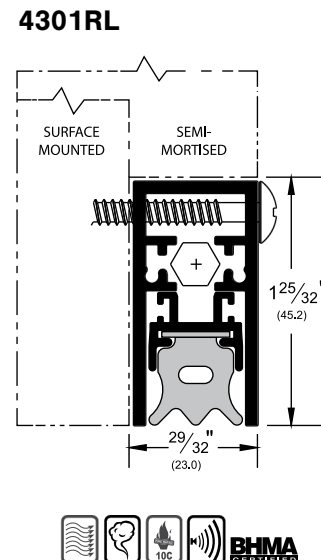

Pemko

Door Bottoms

Stocked Product

Model	Size	Finish
411ARL	32", 36", 48"	Aluminum
412CRL	36"	Aluminum
412DRL	36"	Dark Bronze
434APKL	36", 48"	Aluminum, (PemkoPrene)
4131CRL	36", 42", 48"	Aluminum
4131DRL	36", 42", 48"	Dark Bronze
4131CNBL	36", 48"	Aluminum (Nylon Brush)
4131DNBL	36", 48"	Dark Bronze (Nylon Brush)
420AVL	36", 48"	Aluminum (Vinyl)
4301CRL	36", 48"	Aluminum
4301DRL	36", 48"	Dark Bronze