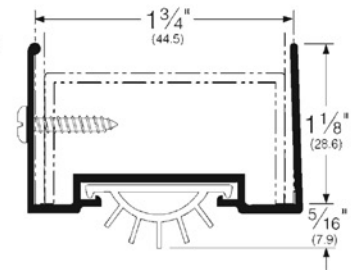

222 DOOR SHOE