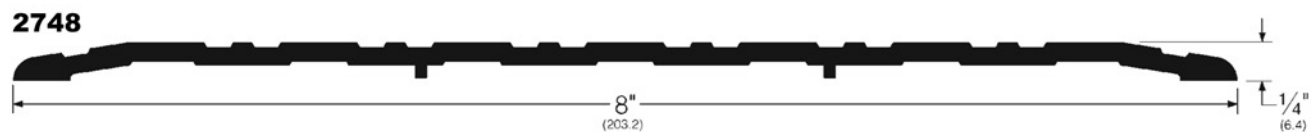

Pemko

Thresholds

Stocked Product

Model	Size	Finish
270A	36", 48", 72"	Aluminum
270D	36", 48", 72"	Dark Bronze
271A	36", 48", 72"	Aluminum
271D	36", 48", 72"	Dark Bronze
272A	36", 48", 72", 96"	Aluminum
272D	36", 48", 72", 96"	Dark Bronze

Stocked Product

Model	Size	Finish
276A	36", 48", 72"	Aluminum
276D	36", 48", 72"	Dark Bronze
2748A	36", 48", 72", 96"	Aluminum
2748D	36", 48", 72", 96"	Dark Bronze