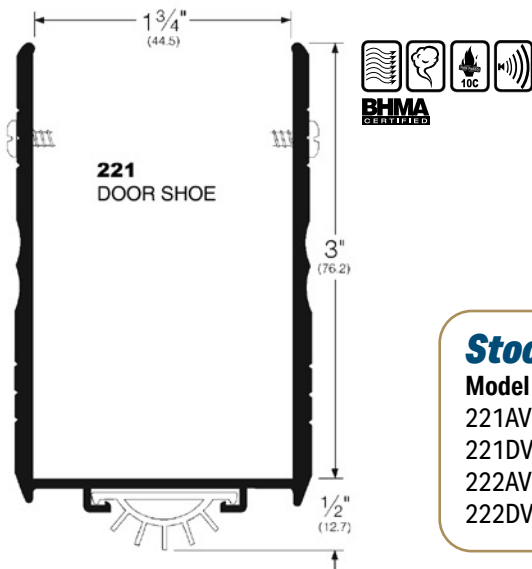

Stocked Product

Model	Size	Finish	Model	Size	Finish
210AV	36", 48"	Aluminum (Vinyl)	216AV	36", 48"	Aluminum (Vinyl)
210DV	36", 48"	Dark Bronze (Vinyl)	216DV	36", 48"	Dark Bronze (Vinyl)
210WV	36", 48"	Painted White (Vinyl)	216WV	36", 48"	Painted White (Vinyl)
215AV	36", 48"	Aluminum (Vinyl)	216SNV	36", 48"	Satin Nickel (Vinyl)
215DV	36", 48"	Dark Bronze (Vinyl)	217AV	36", 48"	Aluminum (Vinyl)
215WV	36"	Painted White (Vinyl)	217DV	36", 48"	Dark Bronze (Vinyl)
			217WV	36"	Painted White (Vinyl)