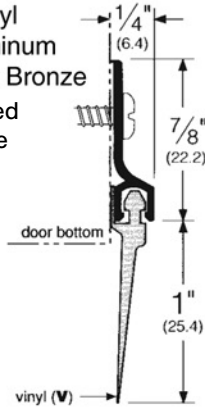

Pemko

Surface Sweeps

- **307** With vinyl
- **307AV** Aluminum
- **307DV** Dark Bronze
- **307WV** Painted White