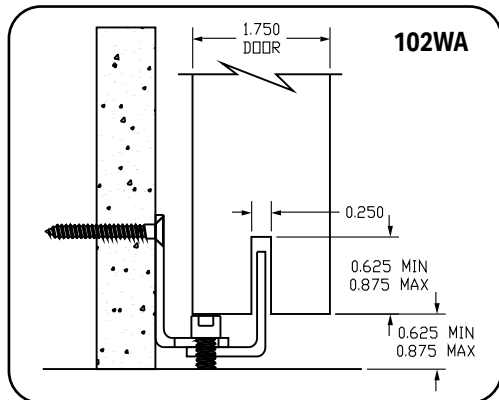

Stocked Product

Model	Track Length	Door Width	Finish (Fascia/End Plates)
RF280DSWTK/8	96"	36"	Dark Bronze Anodized