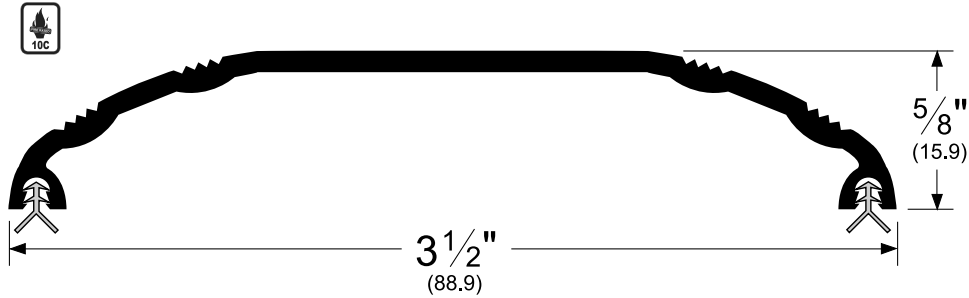

Pemko

Residential Saddle Thresholds

218