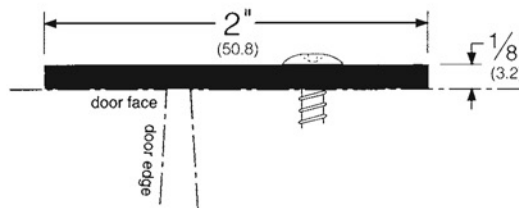

357 - Astragal