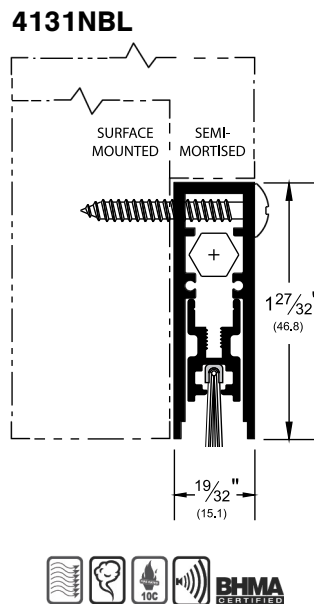

Pemko

Door Bottoms

Stocked Product

Model	Size	Finish
411ARL	32", 36", 48"	Aluminum
412CRL	36"	Aluminum
412DRL	36"	Dark Bronze
434APKL	36", 48"	Aluminum, (PemkoPrene)
4131CRL	36", 42", 48"	Aluminum
4131DRL	36", 42", 48"	Dark Bronze
4131CNBL	36", 48"	Aluminum (Nylon Brush)
4131DNBL	36", 48"	Dark Bronze (Nylon Brush)
420AVL	36", 48"	Aluminum (Vinyl)
4301CRL	36", 48"	Aluminum
4301DRL	36", 48"	Dark Bronze