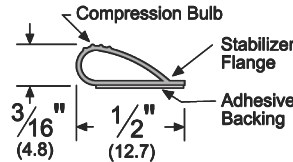

PK55

- Designed for tighter frames.
- Demonstrates extremely low closing force.
- Seal begins compressing at 3/16"; compresses to seal up to a 1/16" gap.

Stocked Product

Model	Size	Finish
PK52BL	18', 20'	Black
PK52W	18', 20'	White
PK33B	17', 20', 25'	Black
PK33D	17', 20', 25'	Dark Bronze
PK33W	17', 20', 25'	White
PK55B	17', 20', 25'	Black
PK55D	17', 20', 25'	Dark Bronze
PK55W	17', 20', 25'	White