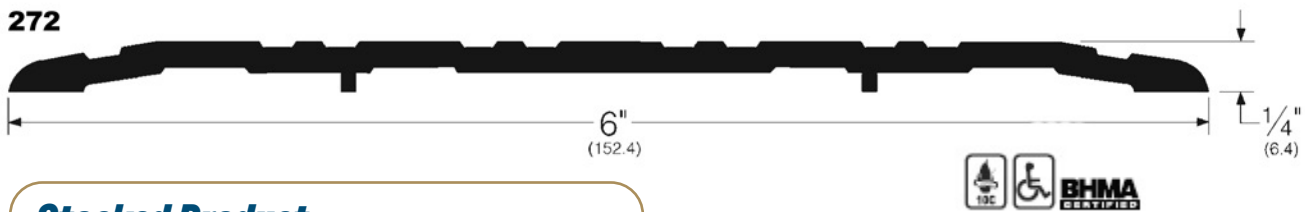

Pemko

Thresholds

Stocked Product

Model	Size	Finish
270A	36", 48", 72"	Aluminum
270D	36", 48", 72"	Dark Bronze
271A	36", 48", 72"	Aluminum
271D	36", 48", 72"	Dark Bronze
272A	36", 48", 72", 96"	Aluminum
272D	36", 48", 72", 96"	Dark Bronze

Stocked Product

Model	Size	Finish
276A	36", 48", 72"	Aluminum
276D	36", 48", 72"	Dark Bronze
2748A	36", 48", 72", 96"	Aluminum
2748D	36", 48", 72", 96"	Dark Bronze