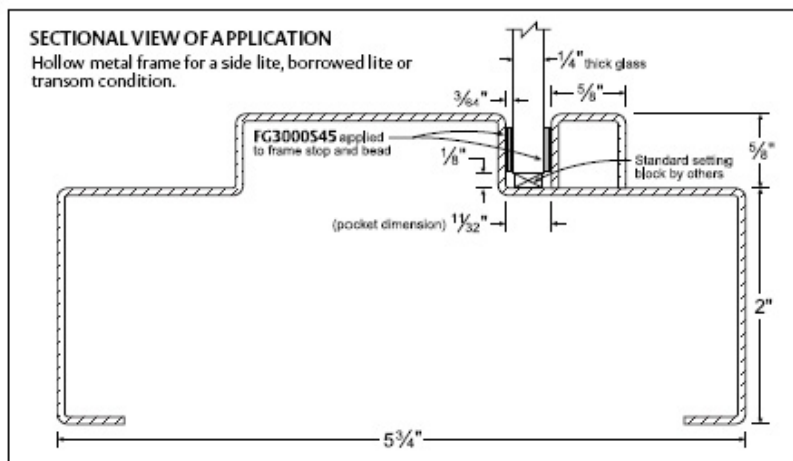

Fire Glazing Products

FG3000S45-14

FG3000S45 in 20 and 45 minute sidelite / borrowed lite / transom lite on hollow metal frame (screen)

FG3000S45 has successfully passed 20 minutes (with hose stream) and 45 minutes on wood and metal doors with vision lites installed.

- Maximum wood door size with FG3000S45 48" x 96" single and/or pairs approved
- Maximum hollow metal door size with FG3000S45 48" x 120" single and/or pairs approved

Note: verify all applications with your door and/or frame manufacturer

Stocked Product

FG3000S

45 Minute X 14 Foot