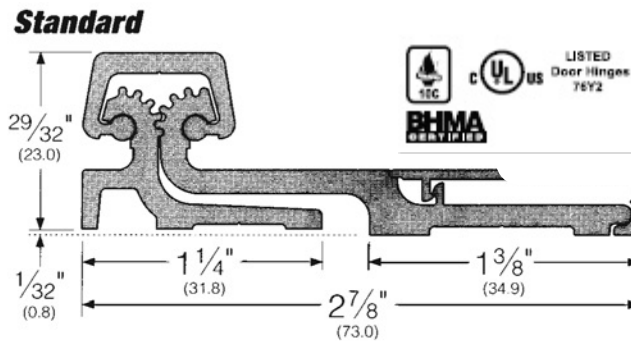

Full Surface

CFS83 - Full surface units are designed primarily for retrofit work and are applied to the exposed surface of the door & frame

Stocked Product

Model	Size	Finish
CFM83C	83"	Clear Anodized Aluminum
CFS83C	83"	Clear Anodized Aluminum