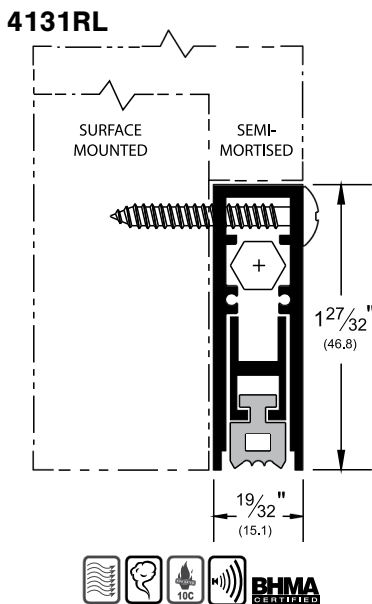

Pemko

Door Bottoms

Stocked Product

Model	Size	Finish
411ARL	32", 36", 48"	Aluminum
412CRL	36"	Aluminum
412DRL	36"	Dark Bronze
434APKL	36", 48"	Aluminum, (PemkoPrene)
4131CRL	36", 42", 48"	Aluminum
4131DRL	36", 42", 48"	Dark Bronze
4131CNBL	36", 48"	Aluminum (Nylon Brush)
4131DNBL	36", 48"	Dark Bronze (Nylon Brush)
420AVL	36", 48"	Aluminum (Vinyl)
4301CRL	36", 48"	Aluminum
4301DRL	36", 48"	Dark Bronze