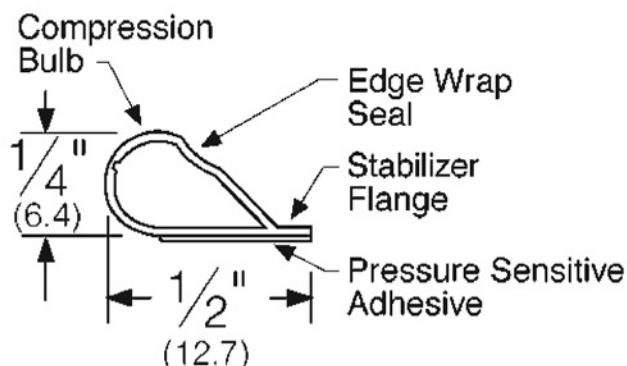

Pemko

Fire/Smoke Gasketing

S88 - Silicone Seal
S88 is air infiltration tested

S88D - Dark Brown
Also available for special order in black, clear, tan, and white

SiliconSeal Adhesive Backed Fire / Smoke Gasketing

- Seals begin compressing at 3/16", and both can be compressed sufficiently to seal openings with 1/16" gaps, making door latching easy.
- Excellent resistance to compression set, particularly at elevated temperatures and for extended periods of times.
- Stays flexible between 70° F and 250° F with very high resistance to flex fatigue.
- Outstanding ozone resistance rating.
- Smoke tested by WYLE Laboratories in accordance with UL 1784-90; meets the requirements of NFPA 105 "Installation of Smoke Control Door Assemblies".

Stocked Product

Model	Size	Finish
S88D	17', 21', 20', 25'	Dark Bronze
S88W	17', 21', 20', 25'	White
S88D	204'	Dark Bronze
S88W	204'	White

Gasketing - EDGE SEAL PRODUCTS

Edge Sealing Products for Positive Pressure Door System

- The new positive pressure building codes require stopping the passage of smoke, flames and hot gasses
- Pemko's intumescent and fire / smoke gasketing products have assisted numerous door and frame manufacturers in complying with the new stringent positive pressure standards UL 10C and UBC7-2, Parts I and II, UBC7-2, Part I (for fire) and UBC7-2, Part II (for smoke).
- Many fire rated door assemblies (currently listed for UL 10B) can now be listed for positive pressure (UL 10C) by using Hot Smoke Seal in combination with SiliconSeal. Consult individual door and / or frame manufacturers for specific listing information.

HSS2000 - Hot Smoke Seal

Stocked Product

Model	Size	Finish
HSS2000B	18', 21', 24'	Black
HSS2000 W	18', 21', 24'	White
HSS2000B X S44	18', 21', 24'	Black
HSS2000B X S88	18', 20', 21', 24'	Black