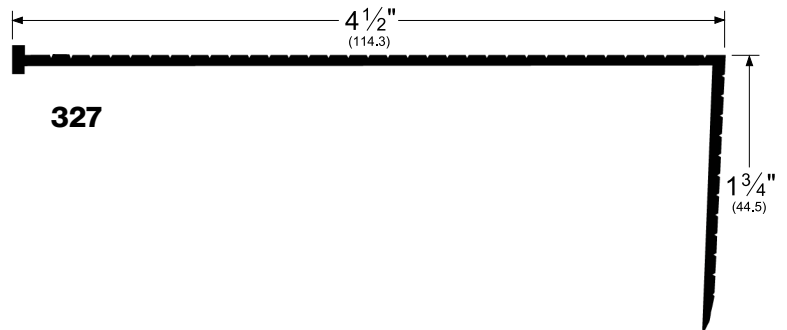

Pemko

Door Top Weatherseal & Sill Nosing

Stocked Product:

Model	Size	Finish
326A	36", 48", 72"	Aluminum
326D	36", 48", 72"	Dark Bronze
327A	36", 72"	Aluminum
327D	36", 72"	Dark Bronze
PA344	36", 48"	Painted Aluminum
346C	36", 40", 72", 76"	Clear Aluminum