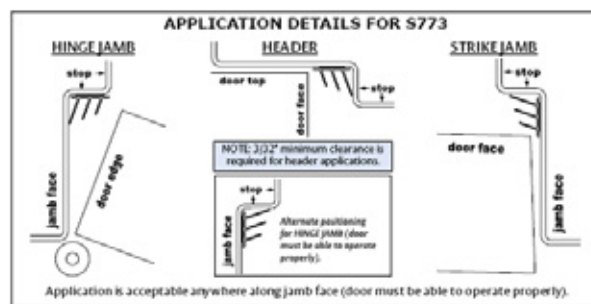

Pemko

S773 on Frame with Beveled Edge Door

- Pemko's S773 is a utility gasket that can be used in virtually any application requiring insulation from sound, smoke and weather conditions.
- Pemko's S773 can seal larger gaps than traditional seals and allows for warped doors and frames.
- Pemko's S773 fins help to absorb the door's closing impact.
- Pemko's S773 mounted on the rabbet (on the latch side jamb) means more clearance and easier operation of latches and deadbolts.

The S773 is typically used as a perimeter gasket when sound transmission is an issue. It is an effective seal against heat loss and drafts. Common installation locations include hotel rooms, theaters, offices, etc. The S773 allows a low door closing force so it is particularly well suited to locations where ADA compliance is necessary. S773 can be effectively installed on both interior and exterior doors.

The S773 has an adhesive back and should only be installed on clean, dry and cured surfaces. On the "latch side" door jamb and the door header, the S773 should be installed on the frame rabbet with the tallest fin toward the door stop. On the "hinge side" the S773 should be installed on the door stop with the tallest fin toward the frame rabbet.