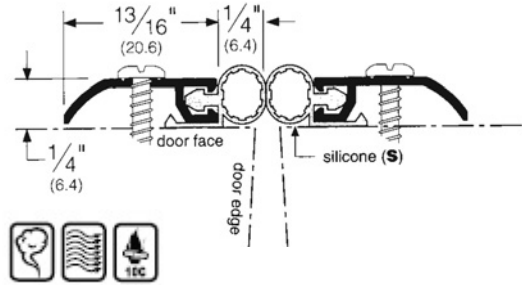

297S - With silicone