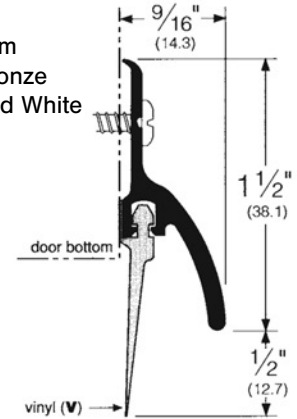

- **3452NB** With Nylon Brush

- **3452CNB** Clear Aluminum
- **3452DNB** Dark Bronze