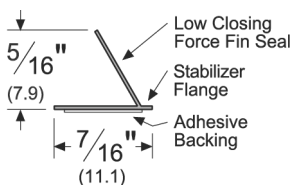

Gasketing & Edge Seal Products

S44

- Designed for tighter frames.
- Demonstrates extremely low closing force.
- Seal begins compressing at 5/16"; compresses to seal up to a 1/16" gap.

Stocked Product

Model	Size	Finish
S44D	17', 21', 25'	Dark Bronze
S44W	17', 21', 25'	White