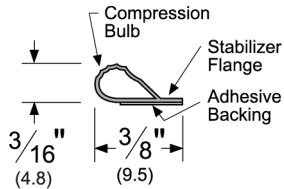

PK33

- Designed for tighter frames.
- Demonstrates extremely low closing force.
- Seal begins compressing at 3/16"; compresses to seal up to a 1/16" gap.