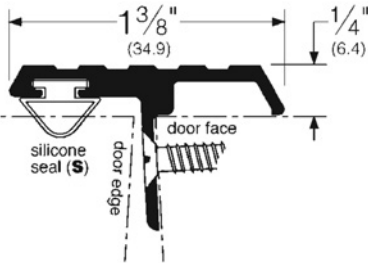

Pemko

"T" & Overlapping Astragal

- **355CS** - Silicone
- **355CV** - Vinyl
- **355DS** - Silicone
- **355DV** - Vinyl

Stocked Product

Model	Size	Finish
355CS	84", 96", 108", 120"	Clear Aluminum (Silicone)
355DS	84", 96", 108", 120"	Dark Bronze (Silicone)
355CV	84"	Clear Aluminum (Vinyl)
355DV	84"	Dark Bronze (Vinyl)