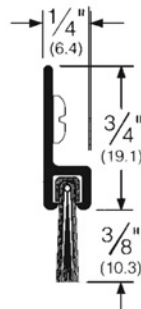

18041-CNB/DNB