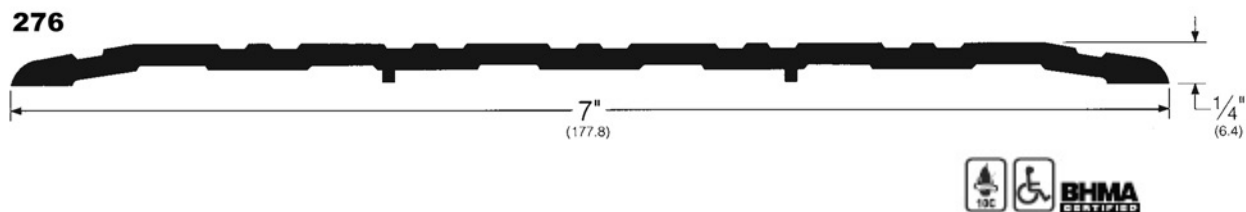

Pemko

Thresholds

Stocked Product

Model	Size	Finish
270A	36", 48", 72"	Aluminum
270D	36", 48", 72"	Dark Bronze
271A	36", 48", 72"	Aluminum
271D	36", 48", 72"	Dark Bronze
272A	36", 48", 72", 96"	Aluminum
272D	36", 48", 72", 96"	Dark Bronze

Stocked Product

Model	Size	Finish
276A	36", 48", 72"	Aluminum
276D	36", 48", 72"	Dark Bronze
2748A	36", 48", 72", 96"	Aluminum
2748D	36", 48", 72", 96"	Dark Bronze