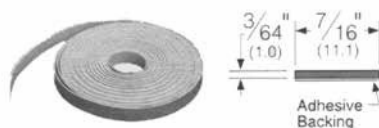

Fire Glazing Products