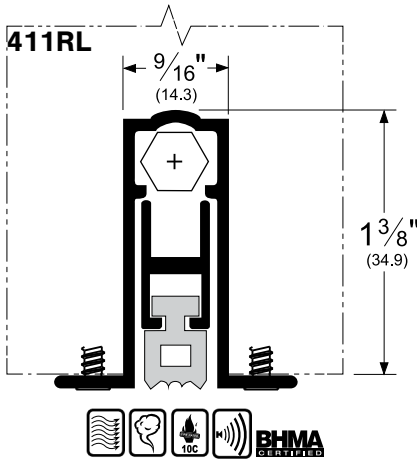

Pemko

Door Bottoms

Stocked Product

Model	Size	Finish
411ARL	32", 36", 48"	Aluminum
412CRL	36"	Aluminum
412DRL	36"	Dark Bronze
434APKL	36", 48"	Aluminum, (PemkoPrene)
4131CRL	36", 42", 48"	Aluminum
4131DRL	36", 42", 48"	Dark Bronze
4131CNBL	36", 48"	Aluminum (Nylon Brush)
4131DNBL	36", 48"	Dark Bronze (Nylon Brush)
420AVL	36", 48"	Aluminum (Vinyl)
4301CRL	36", 48"	Aluminum
4301DRL	36", 48"	Dark Bronze