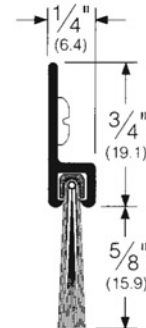

18061-CNB/DNB