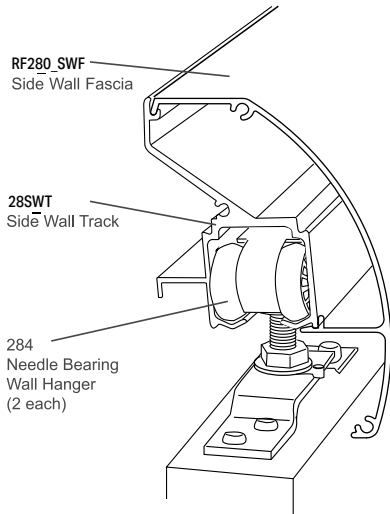

Pemko

RF280 - Side Wall Track (SWT) System

Features:

- Unique mounting bracket extruded into track
- Supports up to 200 lbs per door
- Quick, easy attachment
- No additional shims needed
- New construction or retrofit
- Innovative wall mounted bottom guide assembly allows carpet to be replaced without removing the door.

Configurations:

- Single
- Bi-parting

Kits Include:

- Side Wall Track
- Side Wall Fascia
- Hangers (284) (2 ea)
- Sidewall Mount Mortise Guide (102WA)(1 ea) Stops (286) (2 ea) Side Wall End Plates (KF334-SWEP) (2 ea)
- Bottom Guide (102N) - Nylon Door (1 ea)

OPTION: Mortise Guide (SPECIAL ORDER 102WA)