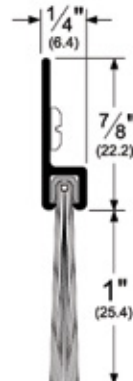

### Stocked Product

Model	Size	Finish
307AV	36", 48"	Aluminum (Vinyl)
307DV	36", 48"	Dark Bronze (Vinyl)
307WV	36", 48"	Painted White (Vinyl)
315CN	36", 48"	Clear Aluminum (Neoprene)
315DN	36", 48"	Dark Bronze (Neoprene)
315SNN	36"	Satin Nickel (Neoprene)
345AV	36", 48"	Aluminum (Vinyl)
345DV	36", 48"	Dark Bronze (Vinyl)
345WV	36", 48"	Painted White (Vinyl)
3452CNB	36", 48"	Aluminum (Nylon Brush)
3452DNB	36", 48"	Dark Bronze (Nylon Brush)
3452AV	36", 48"	Aluminum (Vinyl)
3452DV	36", 48"	Dark Bronze (Vinyl)
3452WV	36"	Painted White (Vinyl)
3452SNV	36", 48"	Satin Nickel (Vinyl)
18100CNB	36", 48"	Aluminum (Nylon Brush)
18100DNB	36", 48"	Dark Bronze (Nylon Brush)