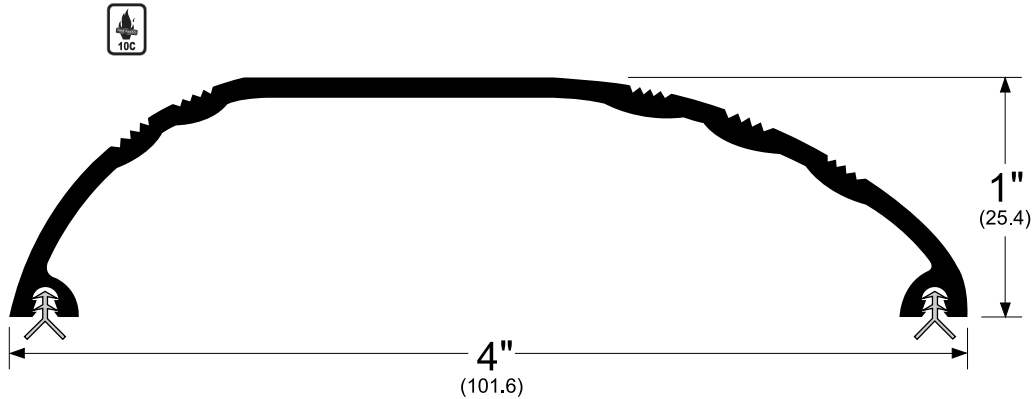

Pemko

Residential Saddle Thresholds

218

219

149

Stocked Product

Model	Size	Finish
218A	36", 72"	Aluminum
218D	36", 72"	Dark Bronze
219A	36", 72"	Aluminum
219D	36", 72"	Dark Bronze
149AV	36", 72"	Aluminum (Vinyl)
149DV	36", 72"	Dark Bronze (Vinyl)
149WV	36", 72"	Painted White (Vinyl)