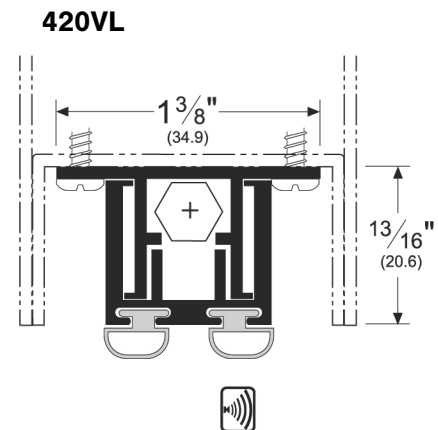

Pemko

Door Bottoms

Stocked Product

Model	Size	Finish
411ARL	32", 36", 48"	Aluminum
412CRL	36"	Aluminum
412DRL	36"	Dark Bronze
434APKL	36", 48"	Aluminum, (PemkoPrene)
4131CRL	36", 42", 48"	Aluminum
4131DRL	36", 42", 48"	Dark Bronze
4131CNBL	36", 48"	Aluminum (Nylon Brush)
4131DNBL	36", 48"	Dark Bronze (Nylon Brush)
420AVL	36", 48"	Aluminum (Vinyl)
4301CRL	36", 48"	Aluminum
4301DRL	36", 48"	Dark Bronze