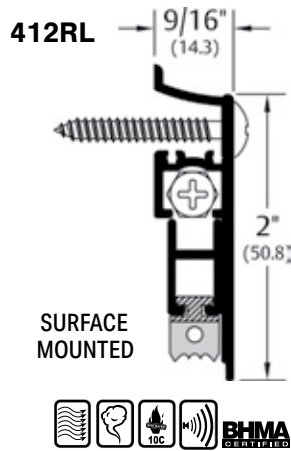

Pemko

Door Bottoms

Stocked Product

Model	Size	Finish
411ARL	32", 36", 48"	Aluminum
412CRL	36"	Aluminum
412DRL	36"	Dark Bronze
434APKL	36", 48"	Aluminum, (PemkoPrene)
4131CRL	36", 42", 48"	Aluminum
4131DRL	36", 42", 48"	Dark Bronze
4131CNBL	36", 48"	Aluminum (Nylon Brush)
4131DNBL	36", 48"	Dark Bronze (Nylon Brush)
420AVL	36", 48"	Aluminum (Vinyl)
4301CRL	36", 48"	Aluminum
4301DRL	36", 48"	Dark Bronze