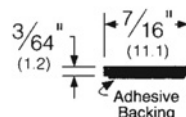

Gasketing - EDGE SEAL PRODUCTS

Edge Sealing Products for Positive Pressure Door System

- The new positive pressure building codes require stopping the passage of smoke, flames and hot gasses
- Pemko's intumescent and fire / smoke gasketing products have assisted numerous door and frame manufacturers in complying with the new stringent positive pressure standards UL 10C and UBC7-2, Parts I and II, UBC7-2, Part I (for fire) and UBC7-2, Part II (for smoke).
- Many fire rated door assemblies (currently listed for UL 10B) can now be listed for positive pressure (UL 10C) by using Hot Smoke Seal in combination with SiliconSeal. Consult individual door and / or frame manufacturers for specific listing information.

HSS2000 - Hot Smoke Seal