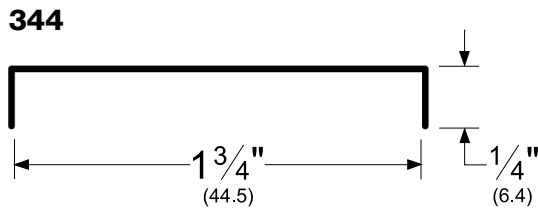

Pemko

Door Top Weatherseal & Sill Nosing

Stocked Product:

Model	Size	Finish
326A	36", 48", 72"	Aluminum
326D	36", 48", 72"	Dark Bronze
327A	36", 72"	Aluminum
327D	36", 72"	Dark Bronze
PA344	36", 48"	Painted Aluminum
346C	36", 40", 72", 76"	Clear Aluminum