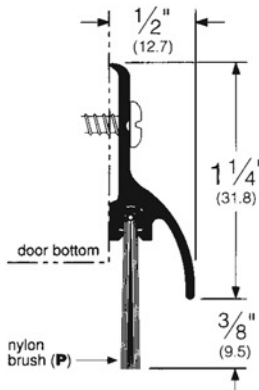

- **3452NB** With Nylon Brush

- **3452CNB** Clear Aluminum
- **3452DNB** Dark Bronze