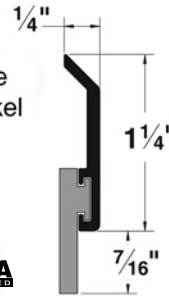

- **315** With Neoprene
- **315CN** Clear Alum.
- **315DN** Dark Bronze
- **315SNN** Satin Nickel

- **345** With Vinyl
- **345AV** Aluminum
- **345DV** Dark Bronze
- **345WV** Painted White