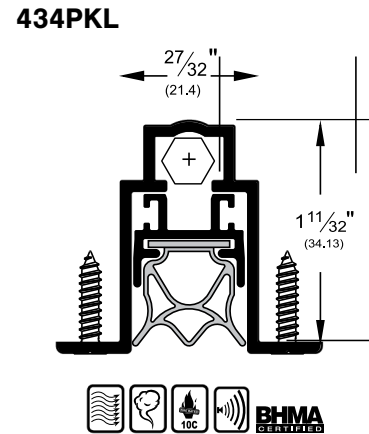

Pemko

Door Bottoms

Stocked Product

Model	Size	Finish
411ARL	32", 36", 48"	Aluminum
412CRL	36"	Aluminum
412DRL	36"	Dark Bronze
434APKL	36", 48"	Aluminum, (PemkoPrene)
4131CRL	36", 42", 48"	Aluminum
4131DRL	36", 42", 48"	Dark Bronze
4131CNBL	36", 48"	Aluminum (Nylon Brush)
4131DNBL	36", 48"	Dark Bronze (Nylon Brush)
420AVL	36", 48"	Aluminum (Vinyl)
4301CRL	36", 48"	Aluminum
4301DRL	36", 48"	Dark Bronze