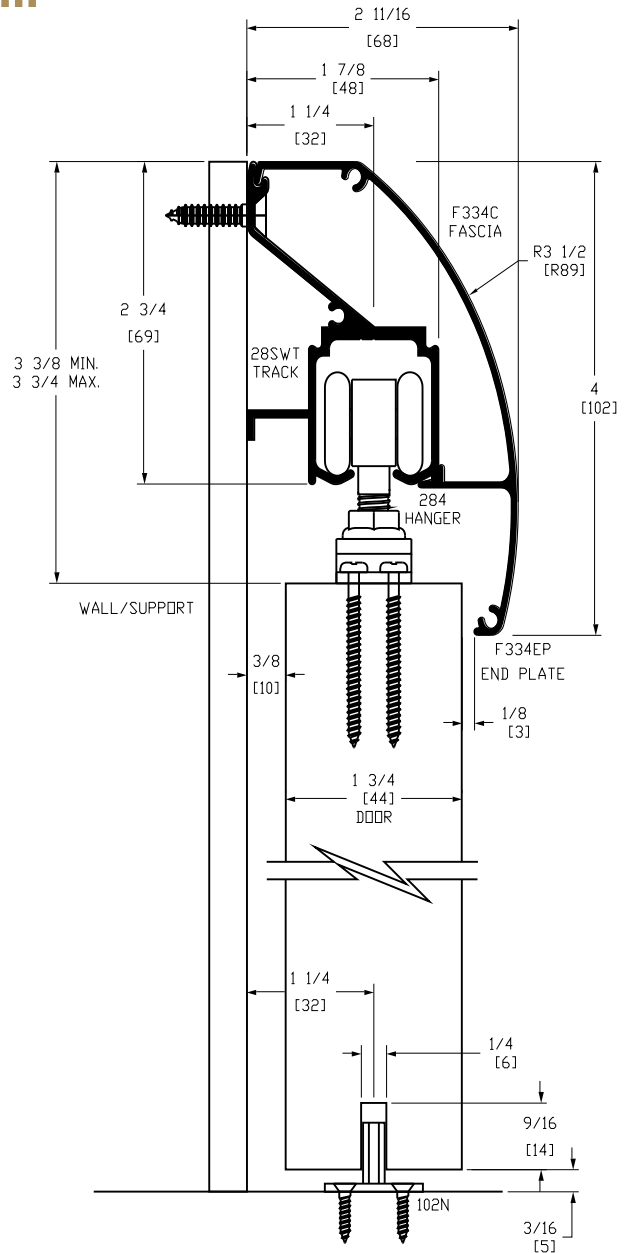

Stocked Product

Model	Track Length	Door Width	Finish (Fascia/End Plates)
RF280DSWTK/8	96"	36"	Dark Bronze Anodized