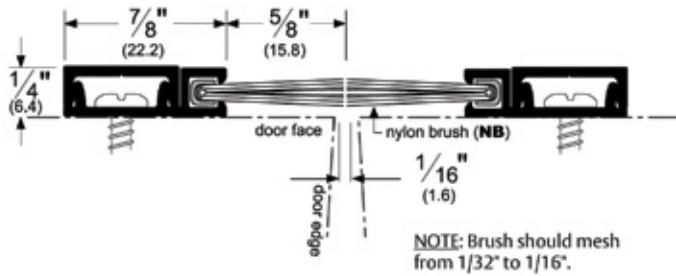

Pemko

Split Astragals & Gasketing

29326