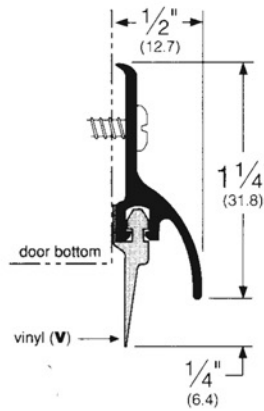

- **3452V** With vinyl

- **3452AV** Aluminum
- **3452DV** Dark Bronze
- **3452SNV** Satin Nickel
- **3452WV** Painted White

Stocked Product

Model	Size	Finish
307AV	36", 48"	Aluminum (Vinyl)
307DV	36", 48"	Dark Bronze (Vinyl)
307WV	36", 48"	Painted White (Vinyl)
315CN	36", 48"	Clear Aluminum (Neoprene)
315DN	36", 48"	Dark Bronze (Neoprene)
315SNN	36"	Satin Nickel (Neoprene)
345AV	36", 48"	Aluminum (Vinyl)
345DV	36", 48"	Dark Bronze (Vinyl)
345WV	36", 48"	Painted White (Vinyl)
3452CNB	36", 48"	Aluminum (Nylon Brush)
3452DNB	36", 48"	Dark Bronze (Nylon Brush)
3452AV	36", 48"	Aluminum (Vinyl)
3452DV	36", 48"	Dark Bronze (Vinyl)
3452WV	36"	Painted White (Vinyl)
3452SNV	36", 48"	Satin Nickel (Vinyl)
18100CNB	36", 48"	Aluminum (Nylon Brush)
18100DNB	36", 48"	Dark Bronze (Nylon Brush)