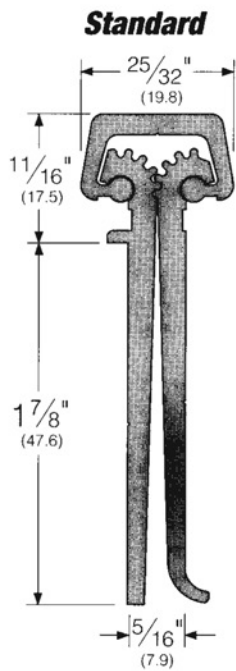

Pemko

Continuous Hinges

Full Mortise