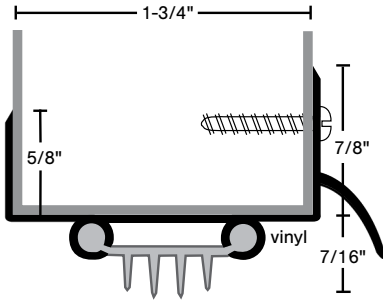

Stocked Product

Model	Size	Finishes
425E	36", 48", 72"	Aluminum
426E	36", 48", 72"	Aluminum

NGP Thresholds

513 .68 LBS./FT.

CONVERT FROM:
271A

613 .88 LBS./FT.

CONVERT FROM:
272A

Finish Key

No Suffix: Aluminum

Stocked Product

Model	Size	Finishes
513	36", 48", 72"	Aluminum
613	36", 48", 72"	Aluminum

NGP

NGP Door Bottoms, Shoes & Sweeps

319EV
319EVDKB

CONVERT FROM:
216AV
216DV

36EV