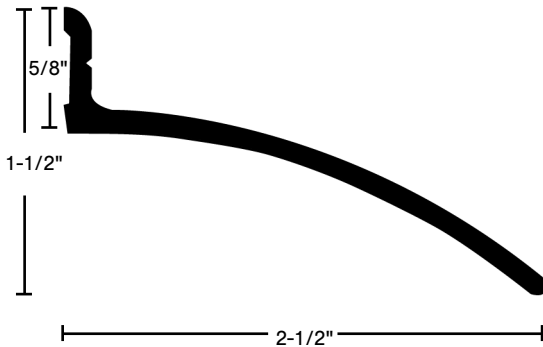

Stocked Product

Model	Size	Finishes
425E	36", 48", 72"	Aluminum
426E	36", 48", 72"	Aluminum

NGP Thresholds

513 .68 LBS./FT.

CONVERT FROM:
271A

613 .88 LBS./FT.

CONVERT FROM:
272A

Finish Key

Finish Key

No Suffix: Aluminum
A: Anodized
Aluminum

Stocked Product

Model	Size	Finishes
97V	36", 48"	Aluminum
101V	36", 48"	Aluminum
200N	36", 48"	Aluminum

NGP

NGP Door Top Weatherseal & Sill Nosing

16A

CONVERT FROM:
346C