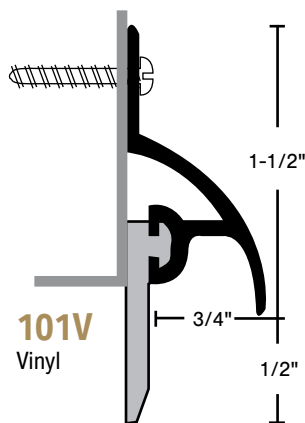

101V
Vinyl

CONVERT FROM:
345_V