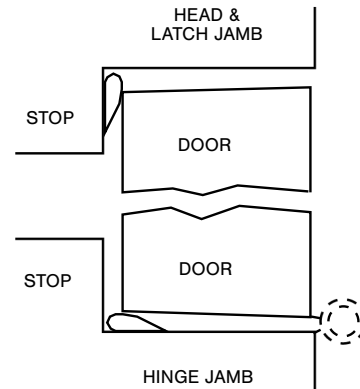

NGP

NGP Smoke Gasketing

5050B BROWN

5050W

WHITE

CONVERT FROM:

PK55D

S88D

PK55W

S88W

Silicone Bulb Fire and Smoke Seal

Edge Sealing System - Category "G" for 20 minute rated

category B wood doors perimeter application up to:

single swing 4'0 x 8'0

pairs 8'0 x 8'0

use 9550 at the meeting edge of

pairs

Smoke and Draft Control - Category

"H" Up to 3 hours Hollow Metal fire

doors Up to 90 minutes Wood fire

doors

Meets requirements of RoHS Directive
See adhesive specifications on page G9
Available in 17', 20', 21', 25' and 30'
rolls.

Finish Key

B: Brown
C: Charcoal
W:
White

Stocked Product

Model	Size	Finishes
5050B	17', 20', 21', 25'	Brown
5050W	17', 20', 21', 25'	White

NGP Gasketing & Edge Seal Products

5040B

BROWN

CONVERT FROM:

S44D