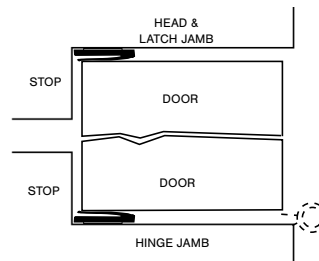

Silicone Fin Smoke Seal

Available in 17', 20', 25', 300' rolls

Finish Key

B: Brown

Stocked Product

Model	Size	Finishes
5040B	17', 25'	Brown