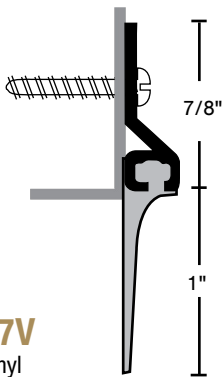

NGP Surface Sweeps

97V
Vinyl

CONVERT FROM:
307AV
307DV