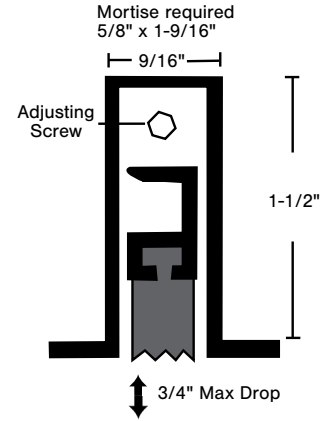

335N
neoprene

CONVERT FROM:
411ARL

Finish Key

No Suffix: Aluminum
DKB: Dark
Bronze

Stocked Product

Model	Size	Finishes
319EV	36", 48"	Aluminum
319EVDKB	36", 48"	Dark Bronze
36EV	36", 48"	Aluminum
335N	36", 48"	Aluminum

Aluminum