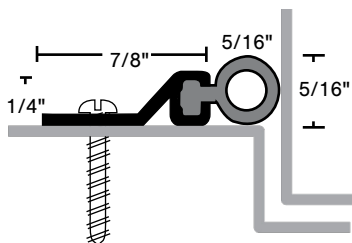

NGP Split Astragals & Gasketing

160S
Silicone

CONVERT FROM:
303AS

Finish Key

No Suffix: Aluminum
A: Anodized
Aluminum

Stocked Product

Model	Size	Finishes
160S	36"x 84"	Aluminum
160S	72"x 84"	Aluminum