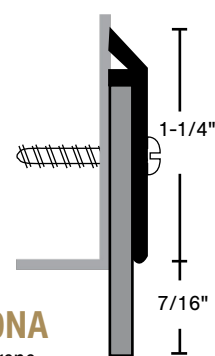

200NA
Neoprene

CONVERT FROM:
315CNB
315DNB

Finish Key

No Suffix: Aluminum
A: Anodized
Aluminum

Stocked Product

Model	Size	Finishes
97V	36", 48"	Aluminum
101V	36", 48"	Aluminum
200N	36", 48"	Aluminum