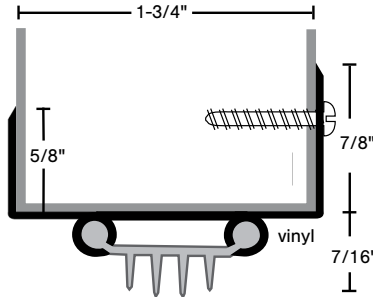

Stocked Product

Model	Size	Finishes
425E	36", 48", 72"	Aluminum
426E	36", 48", 72"	Aluminum

NGP Thresholds

513 .68 LBS./FT.

CONVERT FROM:
271A

613 .88 LBS./FT.

CONVERT FROM:
272A

Finish Key

No Suffix: Aluminum

Stocked Product

Model	Size	Finishes
513	36", 48", 72"	Aluminum
613	36", 48", 72"	Aluminum

NGP

NGP Door Bottoms, Shoes & Sweeps

319EV
319EVDKB

CONVERT FROM:
216AV
216DV

36EV