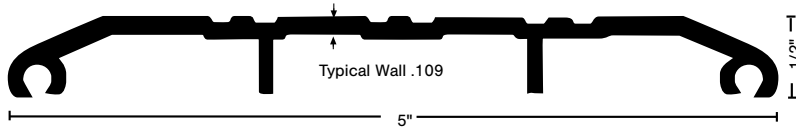

NGP

NGP Saddle Thresholds

425E .80 LBS./FT.

CONVERT FROM:
171A

426E .90 LBS./FT.

CONVERT FROM:
172A

Finish Key

No Suffix: Aluminum

Stocked Product

Model	Size	Finishes
425E	36", 48", 72"	Aluminum
426E	36", 48", 72"	Aluminum

NGP Thresholds

513 .68 LBS./FT.

CONVERT FROM:
271A

613 .88 LBS./FT.

CONVERT FROM:
272A

Finish Key

No Suffix: Aluminum

Stocked Product

Model	Size	Finishes
513	36", 48", 72"	Aluminum
613	36", 48", 72"	Aluminum

NGP

NGP Door Bottoms, Shoes & Sweeps

319EV
319EVDKB

CONVERT FROM:
216AV
216DV

36EV