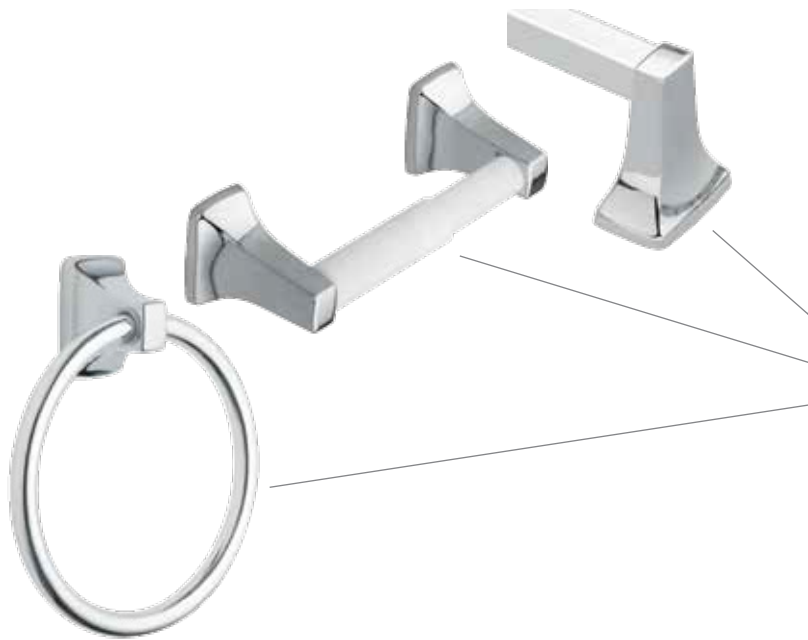

MOEN/CSI/DONNER - Bathroom Accessories

54-5 - 5' Donner Shower Rod w/Adjustable Flange

Stocked Finish:
Chrome (CH) only

CSR2160 - Curved Shower Rod Adjustable 5' to 6' CSR2165 - Curved Shower Rod 5'

Stocked Finish:
Chrome (CH) only

MOEN/CSI/DONNER - Bathroom Accessories

Align Design

Concealed Screw

- YB0424** 24" Towel Bar
- YB0408** Pivoting Paper Holder
- YB0409** Single-Post Paper Holder
- YB0486** Hand Towel Bar

Stocked Finish:
Chrome (CH)

Glyde Design

Concealed Screw

- YB2324** 24" Towel Bar
- YB2308** Paper Holder
- YB2386** Towel Ring

Stocked Finish:
Chrome (CH)

MOEN/CSI/DONNER - Bathroom Accessories

Boardwalk Design

Concealed Screw

- Y3224** 24" Towel Bar
- Y3208** Pivoting Paper Holder
- Y3286** Towel Ring

Stocked Finish:

Chrome (CH)

MOEN/CSI/DONNER - Bathroom Accessories

Contemporary Design

3/4" Square Bar Concealed Screw

- P5124** 24" Bar x 3/4" Square
- P5080** Paper Holder with White Roller
- P5860** Towel Ring with Metal Ring