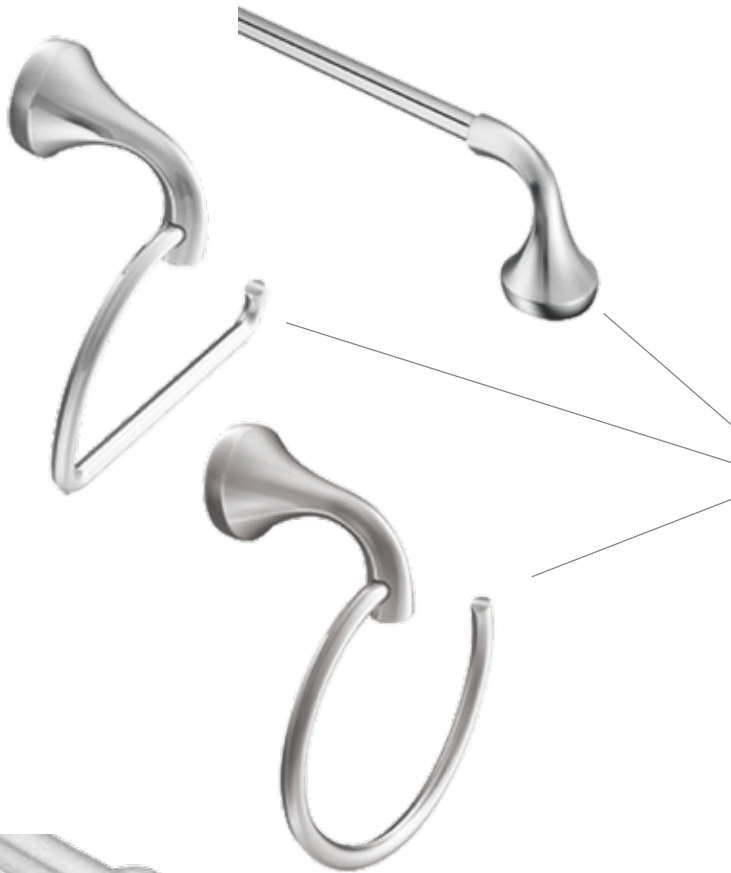

MOEN/CSI/DONNER - Bathroom Accessories

54-5 - 5' Donner Shower Rod w/Adjustable Flange

Stocked Finish:
Chrome (CH) only

CSR2160 - Curved Shower Rod Adjustable 5' to 6' CSR2165 - Curved Shower Rod 5'

Stocked Finish:
Chrome (CH) only

Stocked Finish:

Chrome (CH)

MOEN/CSI/DONNER - Bathroom Accessories

Contemporary Design

3/4" Square Bar Concealed Screw

- P5124** 24" Bar x 3/4" Square
- P5080** Paper Holder with White Roller
- P5860** Towel Ring with Metal Ring

Stocked Finish:
Chrome (CH) only

Brantford Design

Concealed Screw

- YB2224** 24" Bar x 3/4" Round
- YB2208** Paper Holder
- YB2286** Towel Ring

Stocked Finish:
Chrome (CH)
Brushed Nickel (BN)

MOEN/CSI/DONNER - Bathroom Accessories

Eva Design

- YB2824 24" Bar x 3/4" Round
- YB2808 Paper Holder
- YB2886 Towel Ring

Stocked Finish:

- Chrome (CH)
- Brushed Nickel (BN)

Mason Design

- YB8094 24" Bar x 3/4" Round (Bar only)
- YB8000 Post (Pair)
- YB8099 Paper Holder
- YB8000 Post (Pair)
- YB8086 Towel Ring