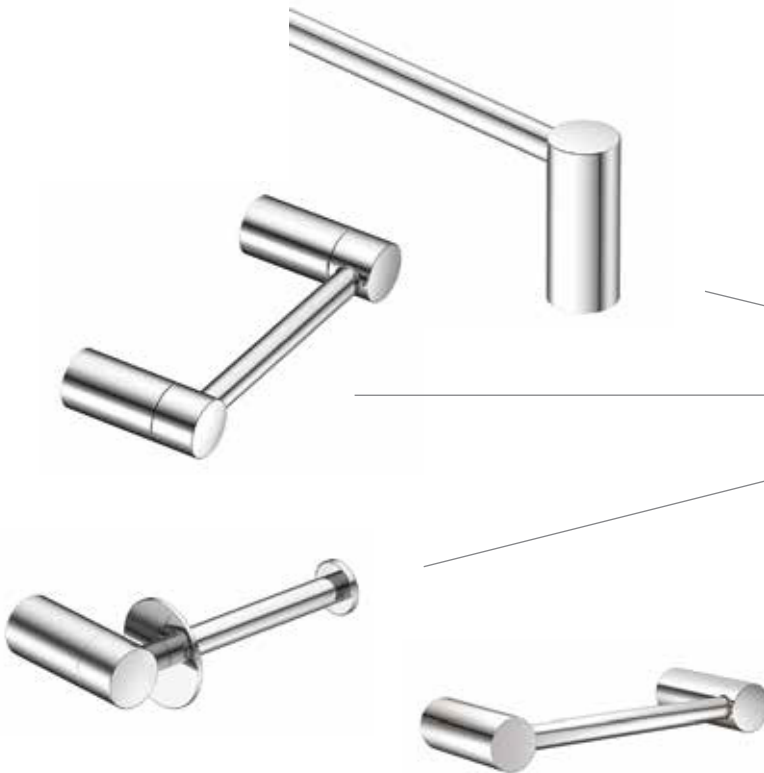

MOEN/CSI/DONNER - Bathroom Accessories

54-5 - 5' Donner Shower Rod w/Adjustable Flange

Stocked Finish:
Chrome (CH) only

CSR2160 - Curved Shower Rod Adjustable 5' to 6' CSR2165 - Curved Shower Rod 5'

Stocked Finish:
Chrome (CH) only

MOEN/CSI/DONNER - Bathroom Accessories

Align Design

Concealed Screw

- YB0424** 24" Towel Bar
- YB0408** Pivoting Paper Holder
- YB0409** Single-Post Paper Holder
- YB0486** Hand Towel Bar

Stocked Finish:
Chrome (CH)

Glyde Design

Concealed Screw

- YB2324** 24" Towel Bar
- YB2308** Paper Holder
- YB2386** Towel Ring

Stocked Finish:
Chrome (CH)

MOEN/CSI/DONNER - Bathroom Accessories

Boardwalk Design

Concealed Screw

- Y3224** 24" Towel Bar
- Y3208** Pivoting Paper Holder
- Y3286** Towel Ring

Eva Design

- YB2824 24" Bar x 3/4" Round
- YB2808 Paper Holder
- YB2886 Towel Ring

Stocked Finish:

- Chrome (CH)
- Brushed Nickel (BN)

Mason Design

- YB8094 24" Bar x 3/4" Round (Bar only)
- YB8000 Post (Pair)
- YB8099 Paper Holder
- YB8000 Post (Pair)
- YB8086 Towel Ring