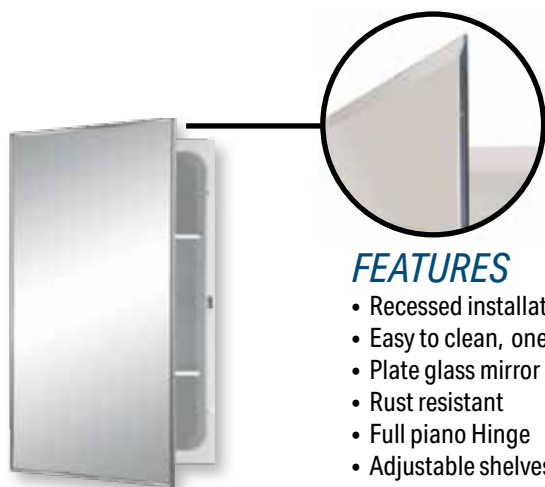

Jensen - Recessed Mounted Bathroom Cabinets

MODEL 468BC - Chrome Edge

Standard builder models - for recessed installation - Stainless Steel Chrome framed mirror

FEATURES

- Recessed installation for standard wall opening
- Easy to clean, one piece, heavy gauge steel construction
- Window glass mirror
- Rust resistant
- Full piano Hinge
- Adjustable shelves
- Reversible for left-hand or right-hand door opening
- Includes mounting hardware

- Stocked 24" Height only

Stocked Product

MODEL NO	WALL OPENING			OVERALL SIZE	
	A	B	C	D	E
468BC	14	24	3-1/2	16	26

TYPICAL SPECIFICATION

Bathroom cabinet shall be Jensen 840 Series. Recessed bathroom cabinet shall be of one-piece, heavy gauge steel construction finished in E-Coated white paint after forming. Cabinets shall have full piano hinge and magnetic door catch. Each cabinet shall include two, or more, adjustable metal pre-painted shelves. Cabinet shall be reversible for left-hand or right-hand installation.

MODEL 1459 - Beveled Edge

Standard builder models - for recessed installation - frameless beveled mirror swing doors

FEATURES

- Recessed installation for standard wall opening
- Easy to clean, one piece, heavy gauge steel construction
- Plate glass mirror with 1/2" bevel
- Rust resistant
- Full piano Hinge
- Adjustable shelves
- Reversible for left-hand or right-hand door opening
- Includes mounting hardware