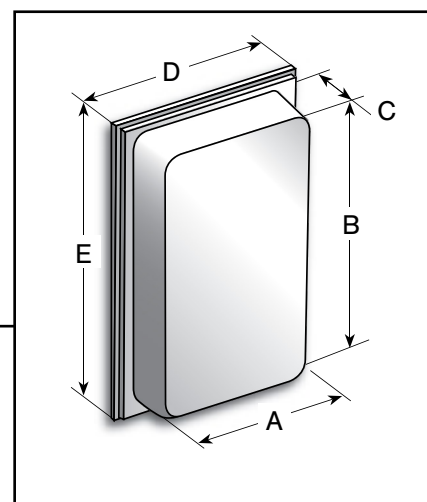

Jensen - Recessed Mounted Bathroom Cabinets

MODEL 468BC - Chrome Edge

Standard builder models - for recessed installation - Stainless Steel Chrome framed mirror

FEATURES

- Recessed installation for standard wall opening
- Easy to clean, one piece, heavy gauge steel construction
- Window glass mirror
- Rust resistant
- Full piano Hinge
- Adjustable shelves
- Reversible for left-hand or right-hand door opening
- Includes mounting hardware

- Stocked 24" Height only

Stocked Product

MODEL NO	WALL OPENING			OVERALL SIZE	
	A	B	C	D	E
468BC	14	24	3-1/2	16	26

TYPICAL SPECIFICATION

Bathroom cabinet shall be Jensen 840 Series. Recessed bathroom cabinet shall be of one-piece, heavy gauge steel construction finished in E-Coated white paint after forming. Cabinets shall have full piano hinge and magnetic door catch. Each cabinet shall include two, or more, adjustable metal pre-painted shelves. Cabinet shall be reversible for left-hand or right-hand installation.

- Stocked 24" Height only

Stocked Product

MODEL NO.	TRIM FINISH	WALL OPENING			OVERALL SIZE		MIRROR BEVEL
		A	B	C	D	E	
1459	*WH	14	24	3	16	26	1/2"

TYPICAL SPECIFICATION

Bathroom cabinet shall be Jensen 868 Frameless mirror series. Recessed bathroom cabinet shall be of one-piece, heavy gauge steel construction finished in E-Coated white paint after forming. Cabinets shall have full piano hinge and magnetic door catch. Each cabinet shall include two, or more, adjustable metal pre-painted shelves. Cabinet shall be reversible for left-hand or right-hand installation. Plate glass mirror shall have 1/2" bevel on all sides with all four edges polished.