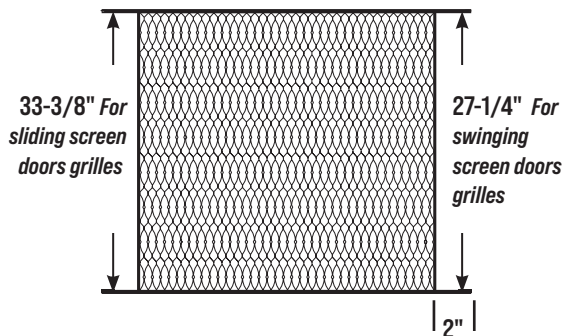

EMPRESS (.125 thick pattern)

Part No.	Product Line	Description	
		Tip To Tip	No Tips
2399xx	F3316	To 34" x 27"	To 31" x 27"
2399xx	F3316	To 36" x 33"	To 32" x 33"
2399xx	F3316	To 48" x 33"	To 44" x 33"
2399xx	F3316	To 60" x 33"	To 56" x 33"