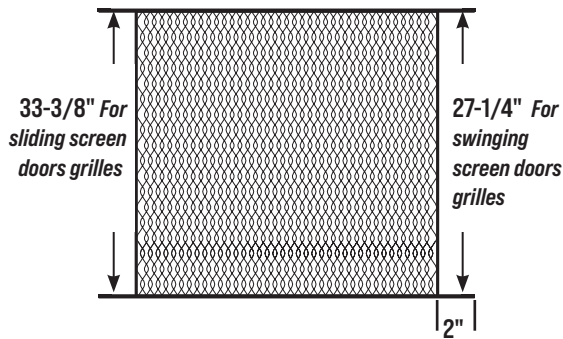

CUSTOM MADE DOOR GRILLES

Color code chart (xx)	
AD = Adobe	ML = Mill
AL = Almond	WH = White
BZ = Bronze	

FIESTA (.090 thick pattern)

Part No.	Product Line	Description	
		Tip To Tip	No Tips
2389xx	F3316	To 34" x 27"	To 31" x 27"
2389xx	F3316	To 36" x 33"	To 32" x 33"
2389xx	F3316	To 48" x 33"	To 44" x 33"
2389xx	F3316	To 60" x 33"	To 56" x 33"