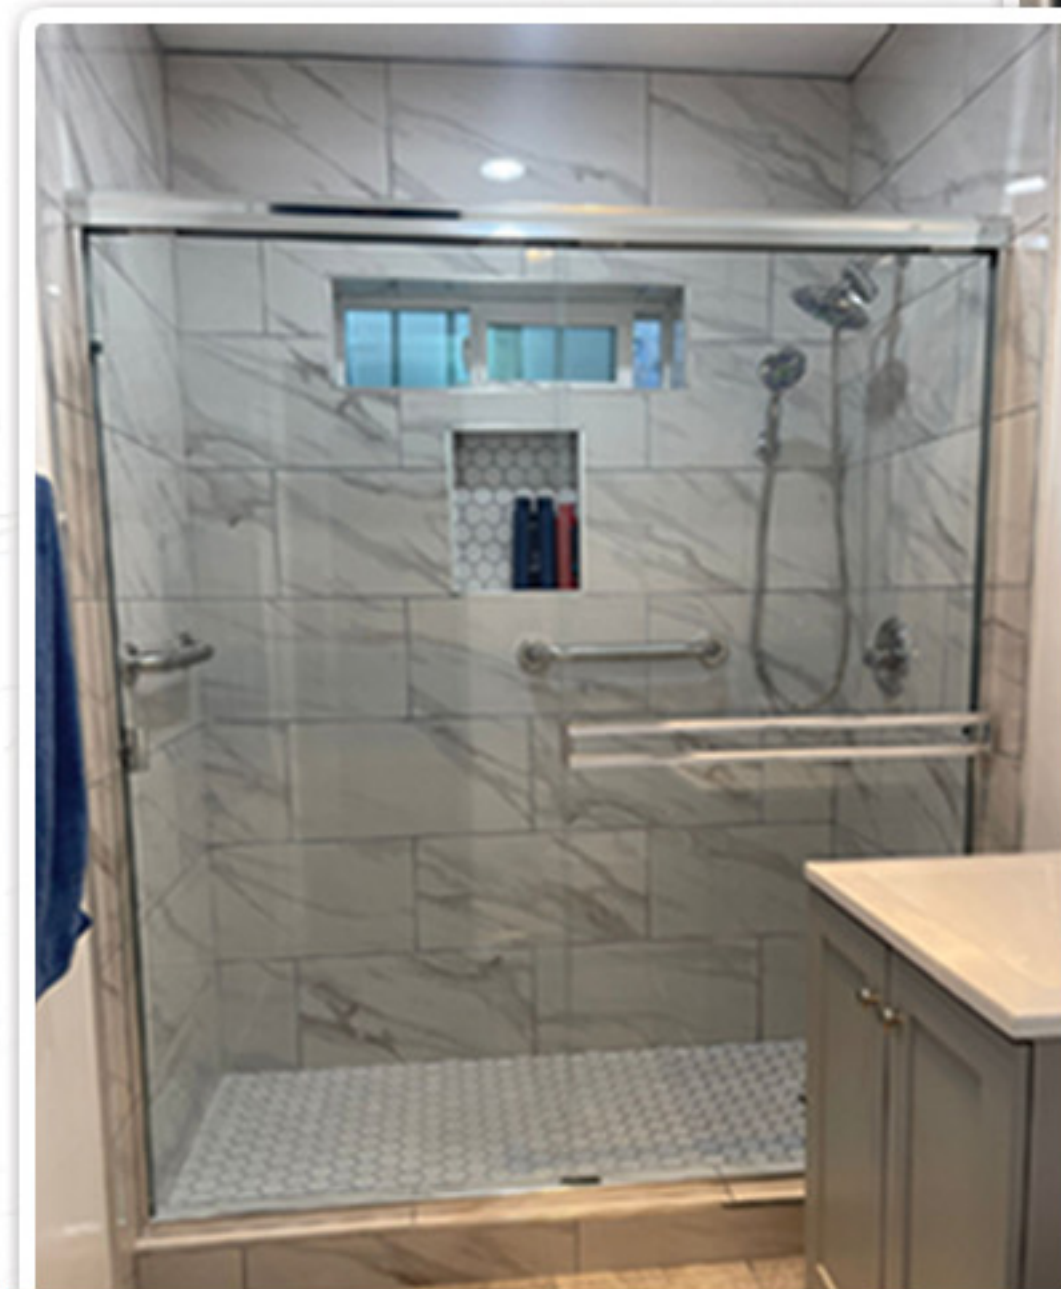

SHOWER DOOR UNITS

3/16" NATIONAL SEMI FRAMELESS BYPASS

60" X 60" | **\$179.99**

60" X 70" | **\$189.99**

1/4" EURO SEMI FRAMELESS BYPASS

60" X 60" | **\$289.99**

60" X 70" | **\$299.99**

60" X 76" | **\$309.99**

COLOR OPTIONS

MATTE BLACK

BRUSHED NICKEL

CHROME

NATIONAL 3/16" SEMI FRAMELESS BYPASS SHOWER DOOR

EURO 1/4" SEMI FRAMELESS BYPASS SHOWER DOOR

HARDWARE

MIX & MATCH ANY 5 PIECES FOR SPECIAL PRICING!