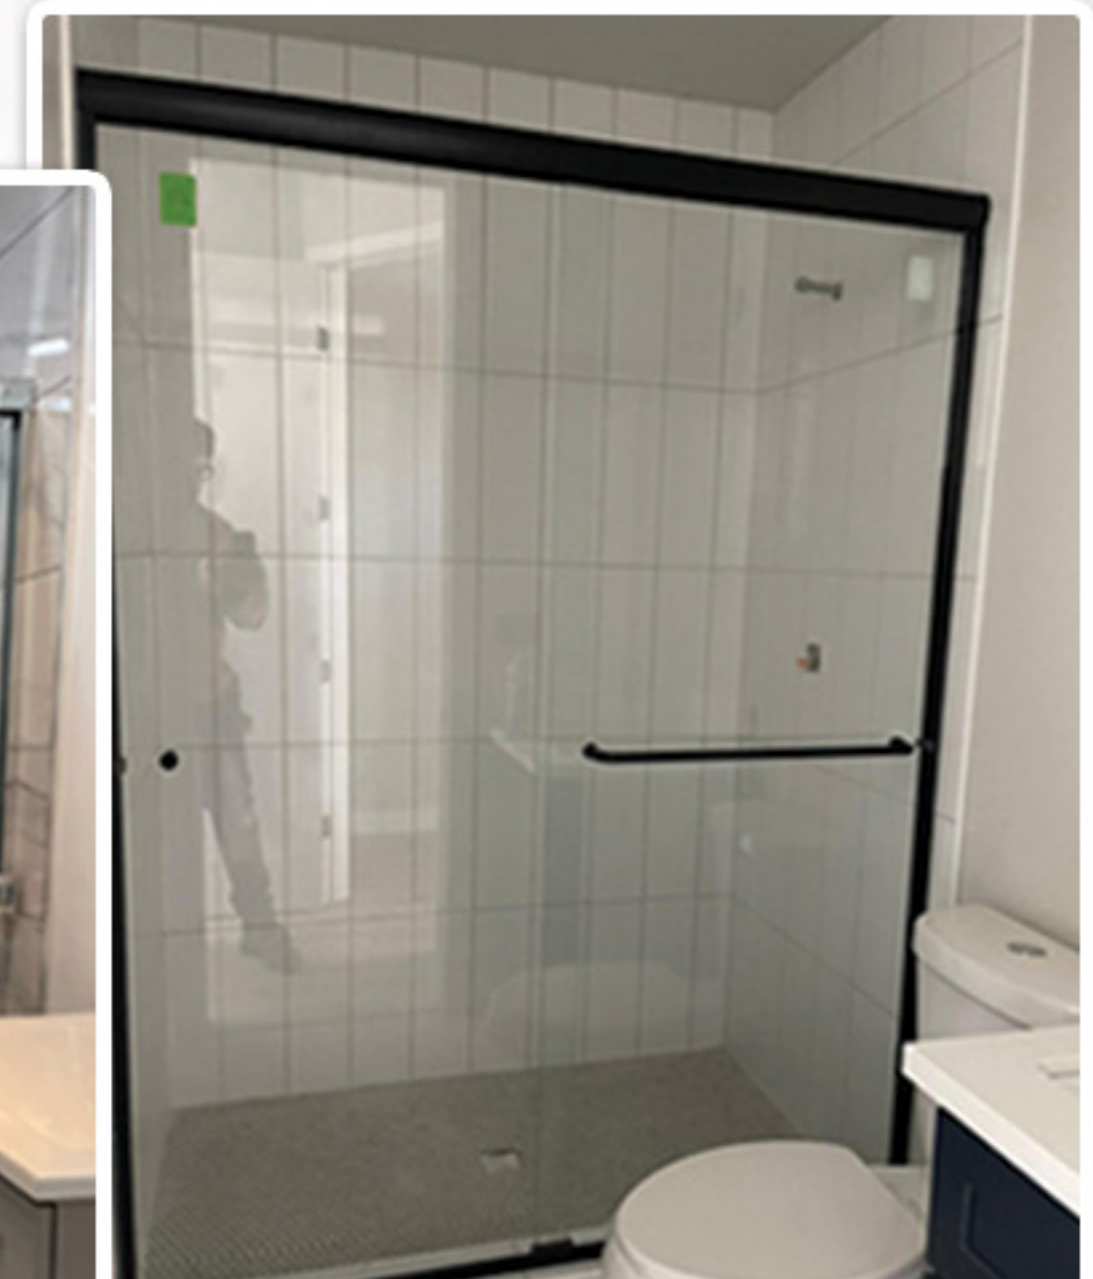

1/4" CLEAR LAMINATED

48" X 96"	\$169.99
72" X 96"	\$249.99

MIRROR

1/4" MIRROR W/ EPOXY BACKING

36" X 100"	\$79.00
48" X 100"	\$99.00

PATIO DOORS

RETROFIT & NEW CONSTRUCTION

59 1/4" X 79 1/2"	\$699	• Dual Point Locking System
69 1/4" X 78 1/2"	\$749	• AAMA + NFRC Certified
93 1/4" X 78 1/2"	\$899	• Title 24 Compliant
		• Four Wheel Tandem Roller System
		• 5 5/8" Frame Depth
		• 1" IGU Duratik Spacer

SHOWER DOOR UNITS

3/16" NATIONAL SEMI FRAMELESS BYPASS

60" X 60" | **\$179.99**

60" X 70" | **\$189.99**

1/4" EURO SEMI FRAMELESS BYPASS

60" X 60" | **\$289.99**

60" X 70" | **\$299.99**

60" X 76" | **\$309.99**

COLOR OPTIONS

MATTE BLACK

BRUSHED NICKEL

CHROME

NATIONAL 3/16" SEMI FRAMELESS BYPASS SHOWER DOOR

EURO 1/4" SEMI FRAMELESS BYPASS SHOWER DOOR

HARDWARE

MIX & MATCH ANY 5 PIECES FOR SPECIAL PRICING!