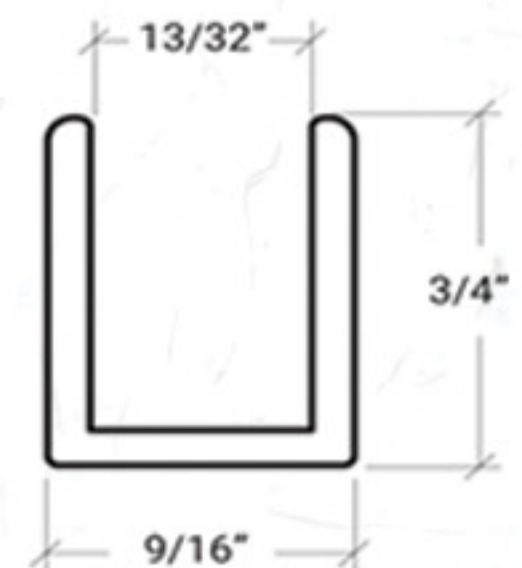

CLASSIC 8" BTB SHOWER HANDLE

CHROME

BRUSHED NICKEL | **\$15**

MATTE BLACK

U CHANNEL 3/8" DEEP 144" LONG

MATTE BLACK

CHROME | **\$18.99**

BRUSHED NICKEL

U CHANNEL 1/2" DEEP 144" LONG

MATTE BLACK

CHROME | **\$21.99**

BRUSHED NICKEL