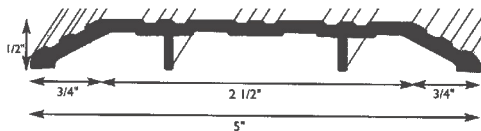

Columbia - Saddle Thresholds

276

2760 **Aluminum**
2769

278

2780 **Aluminum**
2789 **Bronze**

279

2790 **Aluminum**

280

2800 **Aluminum**
2809 **Bronze**

281

2810 **Aluminum**
2819 **Bronze**

282

2820 **Aluminum**
2829 **Bronze**

298

Residential Outswing Sills
2980 **Aluminum**
2989 **Bronze**

For 1 3/8" or 1 3/4" doors wider wall conditions.

490

4900 **Aluminum**

Stocked Product

Sizes Aluminum:

2760 - 36", 48", 72"
2780 - 36", 48", 72"
2790 - 36"
2800 - 36", 48", 72"
2810 - 36", 72"
2820 - 36"
2980 - 36"
4900 - 36", 72"

Sizes Bronze:

2769 - 36", 72"
2789 - 36", 48", 72"
2809 - 36"
2819 - 48"
2829 - 36"
2989 - 36", 72"