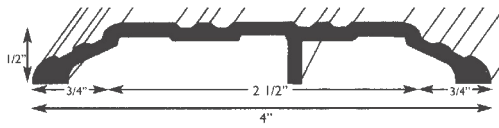

Columbia - Saddle Thresholds

276

2760 **Aluminum**
2769

278

2780 **Aluminum**
2789 **Bronze**

279

2790 **Aluminum**

280

2800 **Aluminum**
2809 **Bronze**

281

2810 **Aluminum**
2819 **Bronze**

282

2820 **Aluminum**
2829 **Bronze**

298

Residential Outswing Sills
2980 **Aluminum**
2989 **Bronze**

For 1 3/8" or 1 3/4" doors wider wall conditions.

490

4900 **Aluminum**

Stocked Product

Sizes Aluminum:

2760 - 36", 48", 72"
2780 - 36", 48", 72"
2790 - 36"
2800 - 36", 48", 72"
2810 - 36", 72"
2820 - 36"
2980 - 36"
4900 - 36", 72"

Sizes Bronze:

2769 - 36", 72"
2789 - 36", 48", 72"
2809 - 36"
2819 - 48"
2829 - 36"
2989 - 36", 72"