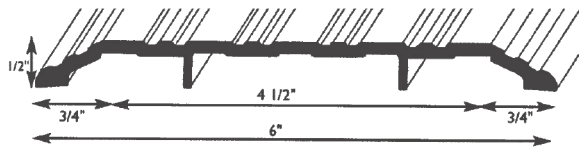

Columbia - Saddle Thresholds

276

2760 **Aluminum**
2769

278

2780 **Aluminum**
2789 **Bronze**

279

2790 **Aluminum**

280

2800 **Aluminum**
2809 **Bronze**

281

2810 **Aluminum**
2819 **Bronze**

282

2820 **Aluminum**
2829 **Bronze**

298

Residential Outswing Sills
2980 **Aluminum**
2989 **Bronze**

For 1 3/8" or 1 3/4" doors wider wall conditions.

490

4900 **Aluminum**

Stocked Product

Sizes Aluminum:

2760 - 36", 48", 72"
2780 - 36", 48", 72"
2790 - 36"
2800 - 36", 48", 72"
2810 - 36", 72"
2820 - 36"
2980 - 36"
4900 - 36", 72"

Sizes Bronze:

2769 - 36", 72"
2789 - 36", 48", 72"
2809 - 36"
2819 - 48"
2829 - 36"
2989 - 36", 72"